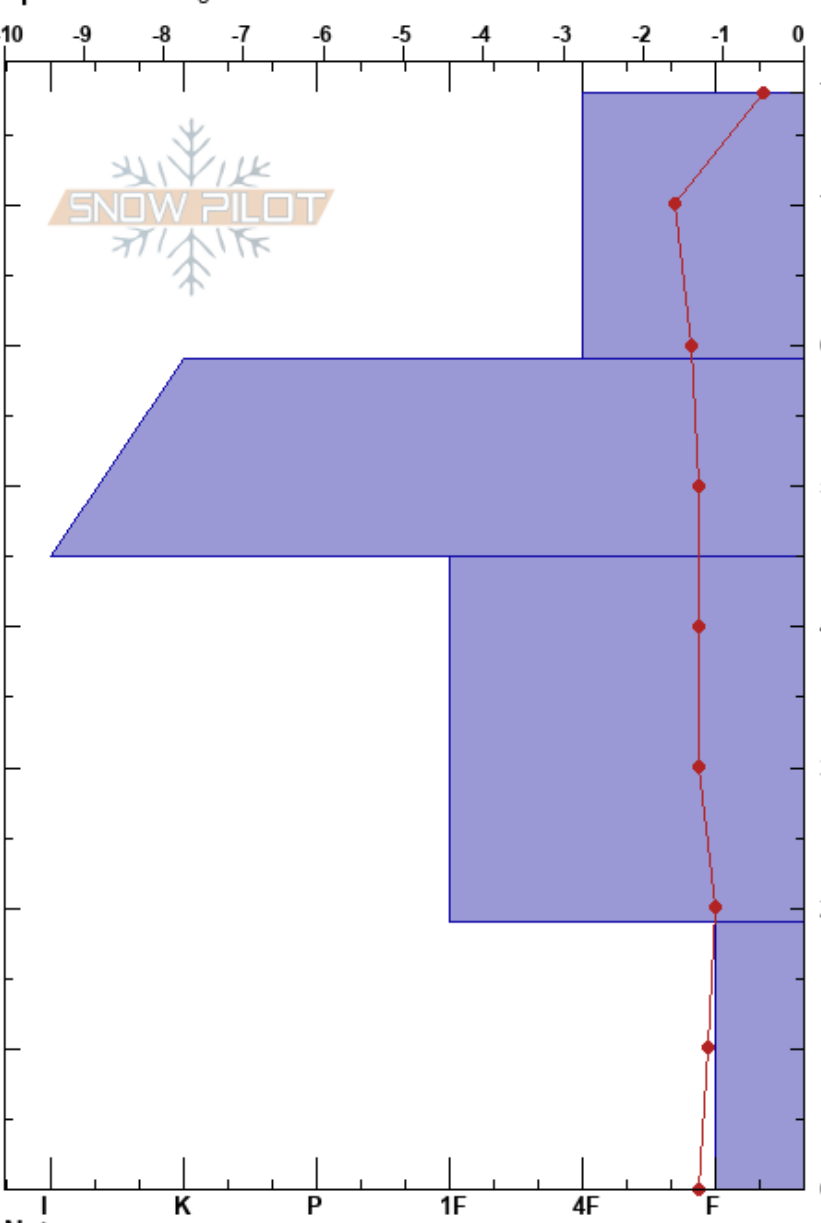

Spike  
 Arapahoe Basin Ski Area 04/28/2024 - 2:20pm  
 CO  
**Elevation:** 11425 ft  
**Aspect:** 335°  
**Specifics:** Pit dug in a Ski Area

**Julian Caballero**  
**Co-ord:** 39.63580N, -105.87760W  
**Slope Angle:** 28°  
**Wind Loading:** no

**Stability:** HS:78  
**Air Temperature:** 26.9°C  
**Layer Notes:** 19-0cm: Problematic layer

**Sky Cover:** BKN  
**Precipitation:** S-1  
**Wind:** NW Calm

Form	Crystal		$\rho$ kg/m <sup>3</sup>	Stability tests & Layer comments
	Size	Moisture		
+				
/				
⊙(■)	1			
•	1-3			
⊖	2-4			