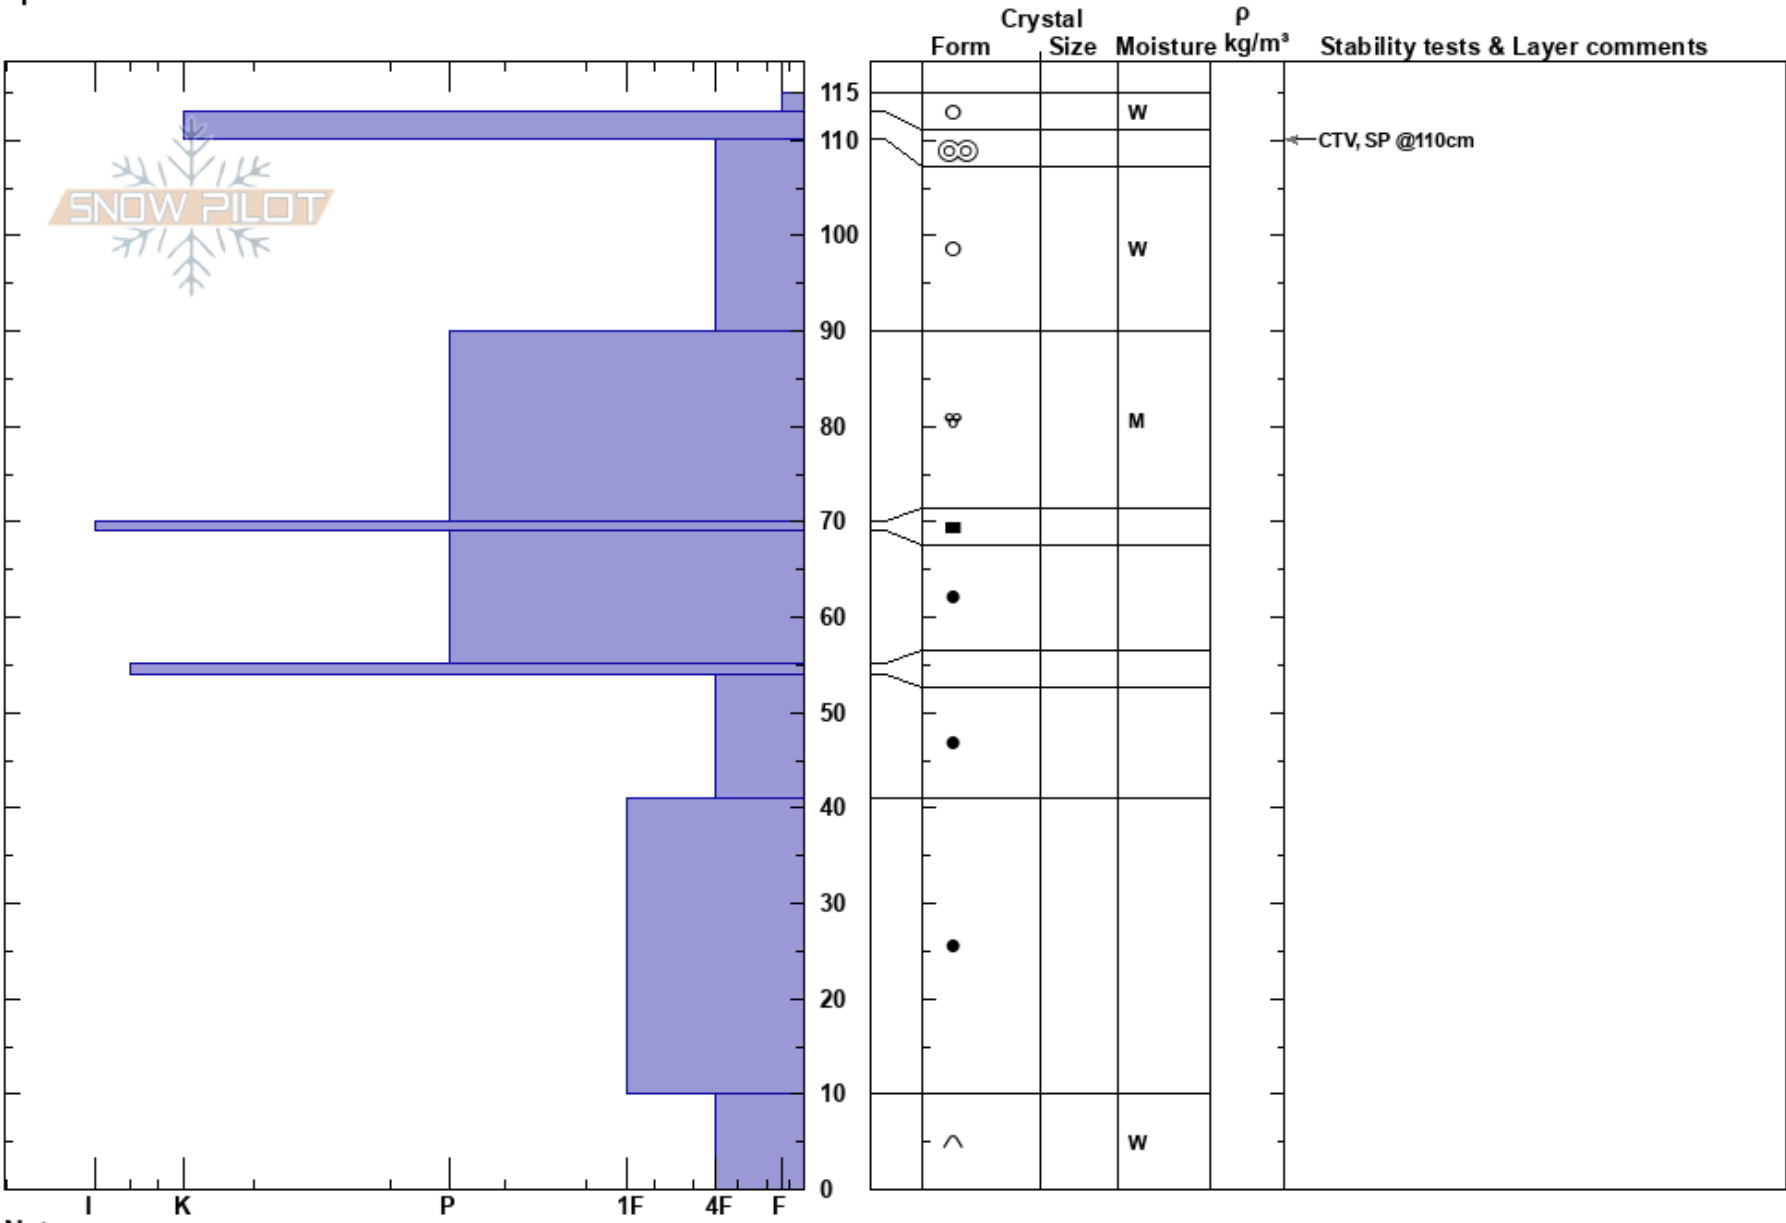

East Bowl
 Indian Peaks, Front Rang
 CO
 Elevation: 10700 ft
 Aspect: E
 Specifics:

Ian Fowler
 04/26/2024 - 2:00pm
 Co-ord: 13T 453466W 4434483N
 Slope Angle:
 Wind Loading:

Stability:
 Air Temperature:
 Sky Cover:
 Precipitation:
 Wind:

HS:115
 PF:15 110-90cm:Problematic layer
 PS:10

Layer Notes:

Notes: