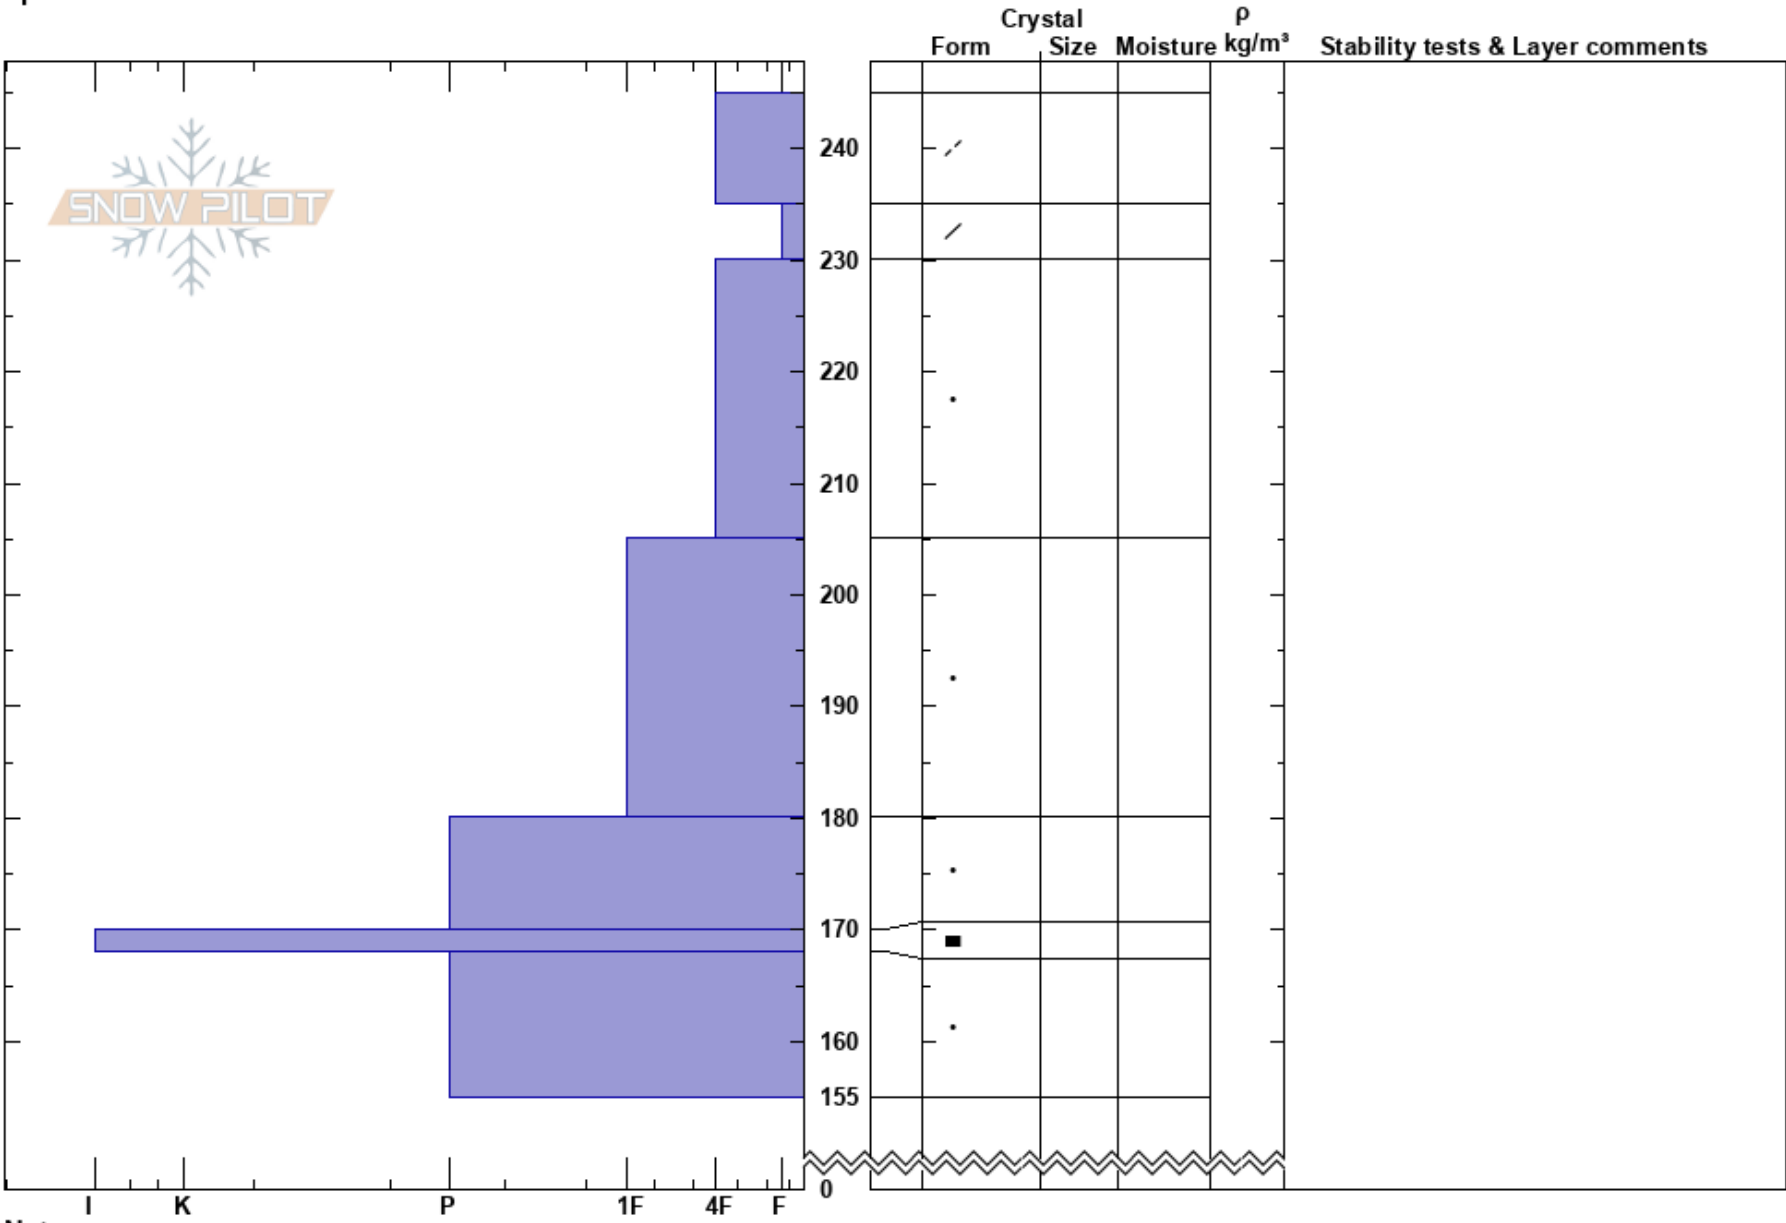

Gøthornet
 Sunnmorealps
 Norway
Elevation:
Aspect:
Specifics:

Dagfinn Engemoen
 08/02/2018 - 00:25
Co-ord:
Slope Angle:
Wind Loading:

Stability:
Air Temperature:
Sky Cover:
Precipitation:
Wind:

Layer Notes: