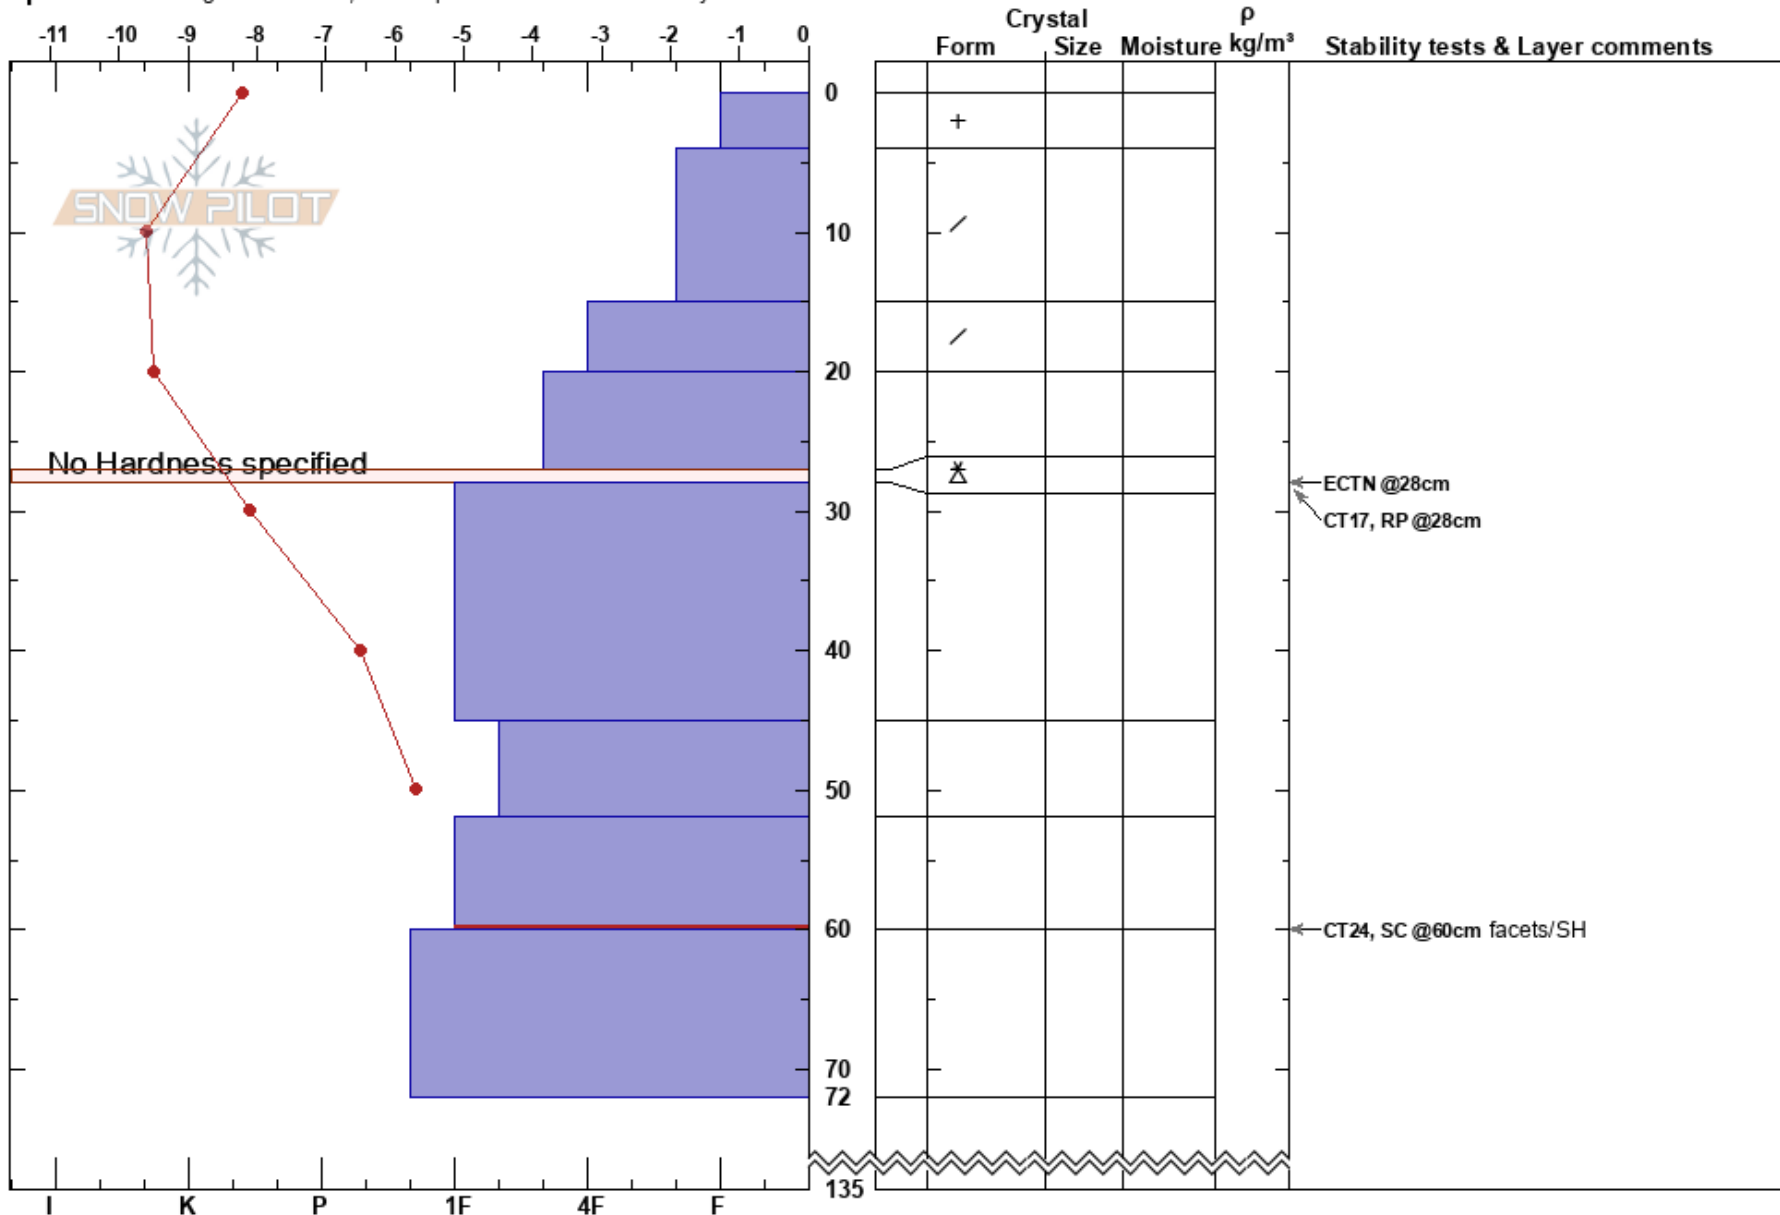

Sadeln
 Kittelfället
 Sweden
 Elevation: 980 m
 Aspect: E

Tyler Curtis
 08/02/2018 - 10:00
 Co-ord: 65.25974N, 15.50171E
 Slope Angle: 29°
 Wind Loading:

Stability: **HS:135**
 Air Temperature: -8.2°C PF:25 52-60cm:Problematic layer
 Sky Cover: FEW
 Precipitation: NO
 Wind: NW Light Breeze

Specifics: Pit dug in a Ski Area; Pit is representative of backcountry

Notes: