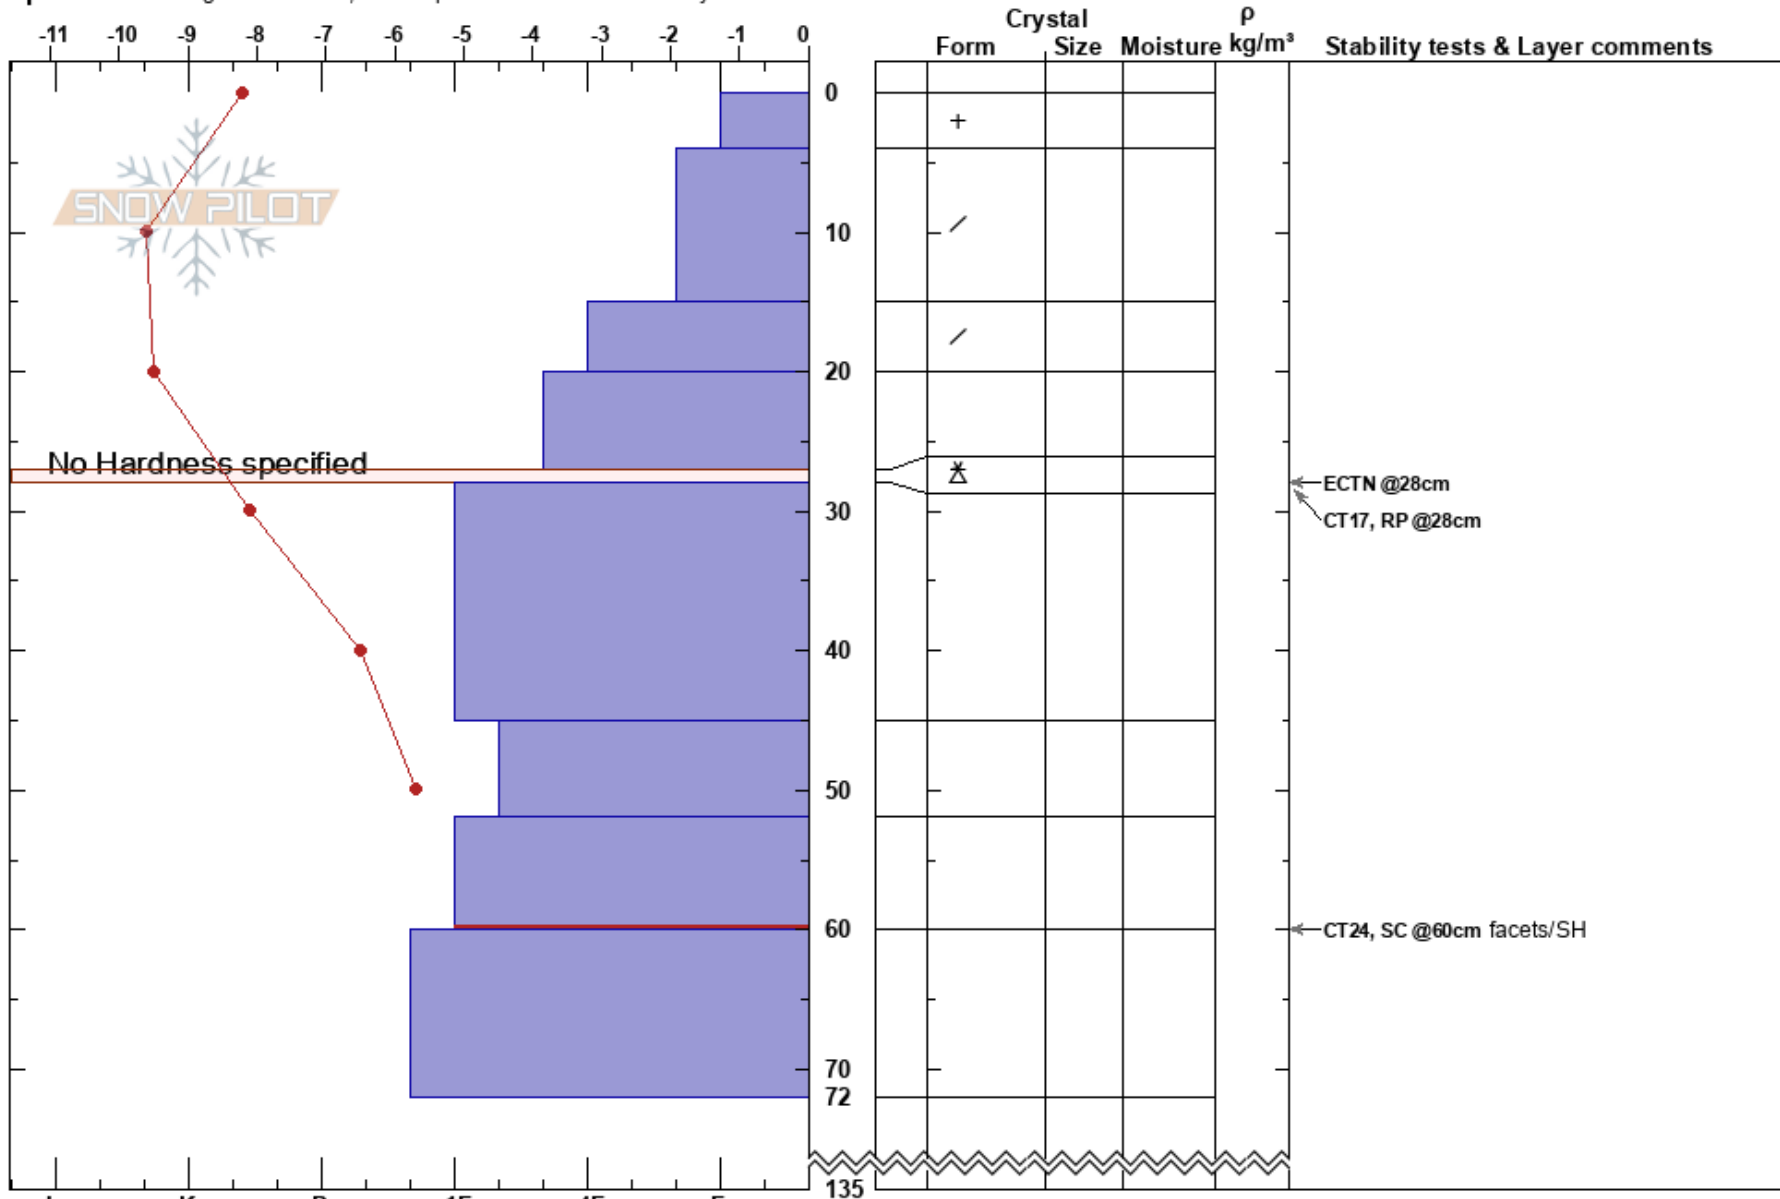

Sadeln  
 Kittelfället  
 Sweden  
 Elevation: 980 m  
 Aspect: E

Tyler Curtis  
 08/02/2018 - 10:00  
 Co-ord: 65.25974N, 15.50171E  
 Slope Angle: 29°  
 Wind Loading:

Stability: HS:135  
 Air Temperature: -8.2°C PF:25 52-60cm:Problematic layer  
 Sky Cover: FEW  
 Precipitation: NO  
 Wind: NW Light Breeze

Specifics: Pit dug in a Ski Area; Pit is representative of backcountry

Notes: