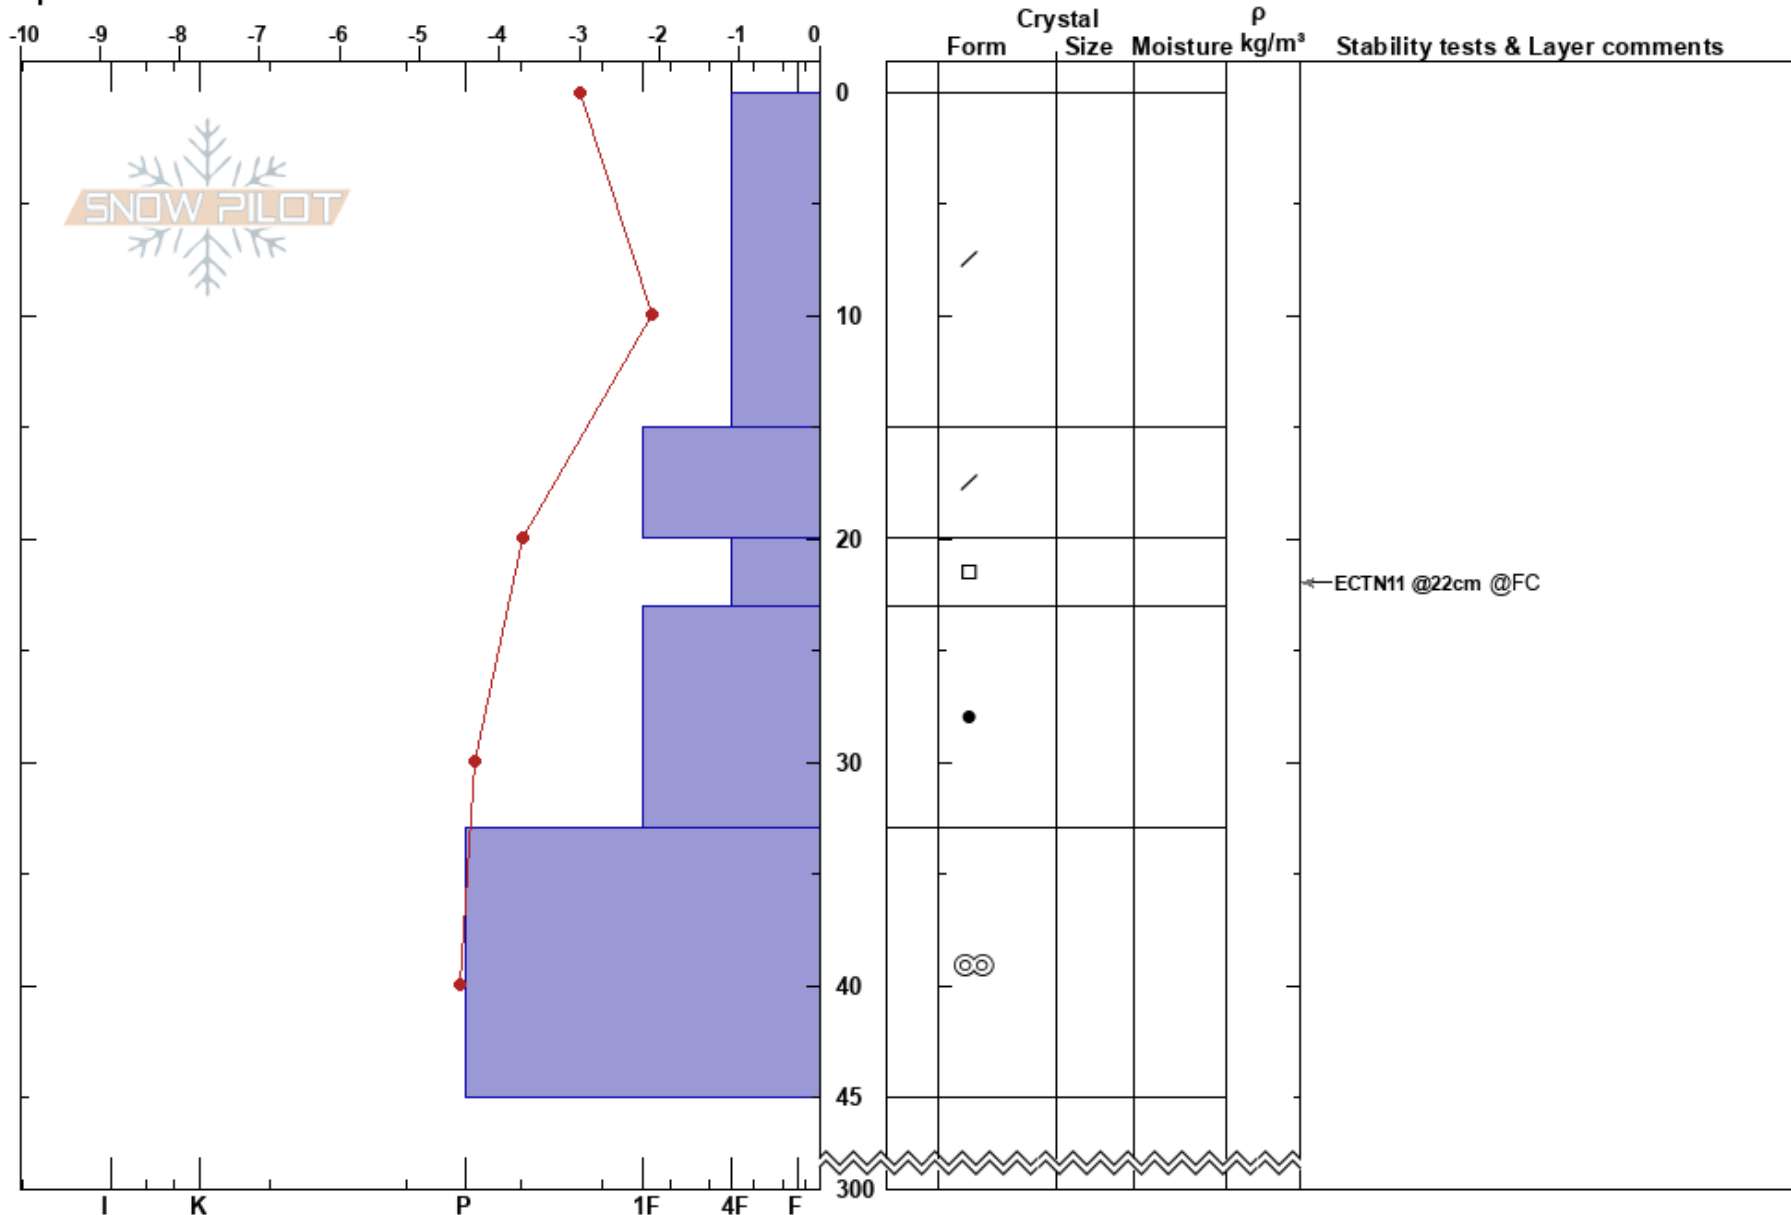

Sylskalstöten SO
 Sylarna
 Sweden
 Elevation: 1450 m
 Aspect: E
 Specifics:

Karin Trolin
 26/04/2024 - 11:00
 Co-ord: 62.99994N, 12.27000E
 Slope Angle: 27°
 Wind Loading: previous

Stability:
 Air Temperature: -3.3°C PF:25
 Sky Cover: SCT
 Precipitation: NO
 Wind: S Light Breeze

Layer Notes:

Notes: