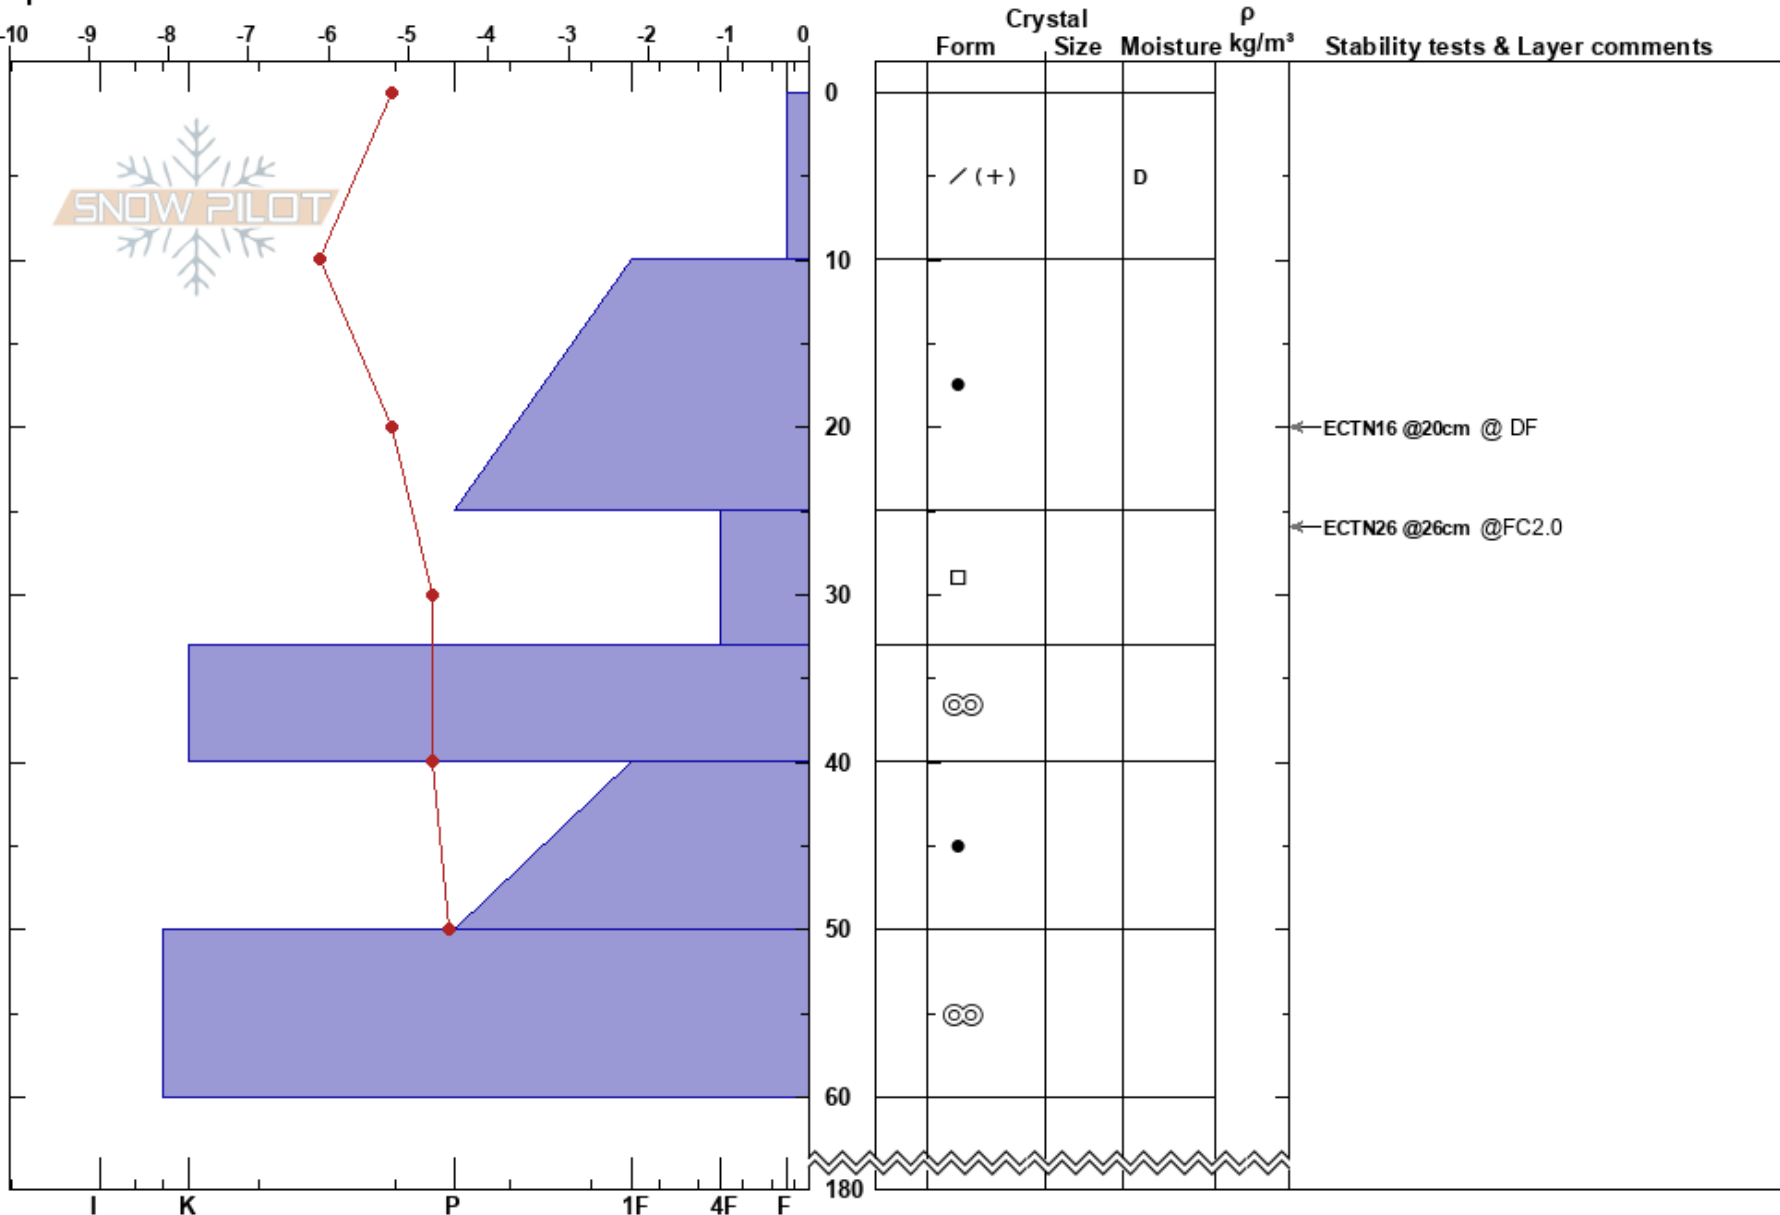

Slottet NV
 Sylarna
 Sweden
 Elevation: 1400 m
 Aspect: NW
 Specifics:

Karin Trolin
 26/04/2024 - 12:00
 Co-ord: 63.02549N, 12.21777E
 Slope Angle: 25°
 Wind Loading: previous

Stability:
 Air Temperature: -3°C
 Sky Cover: SCT
 Precipitation: NO
 Wind: S Light Breeze

HS:180

Layer Notes:

Notes: