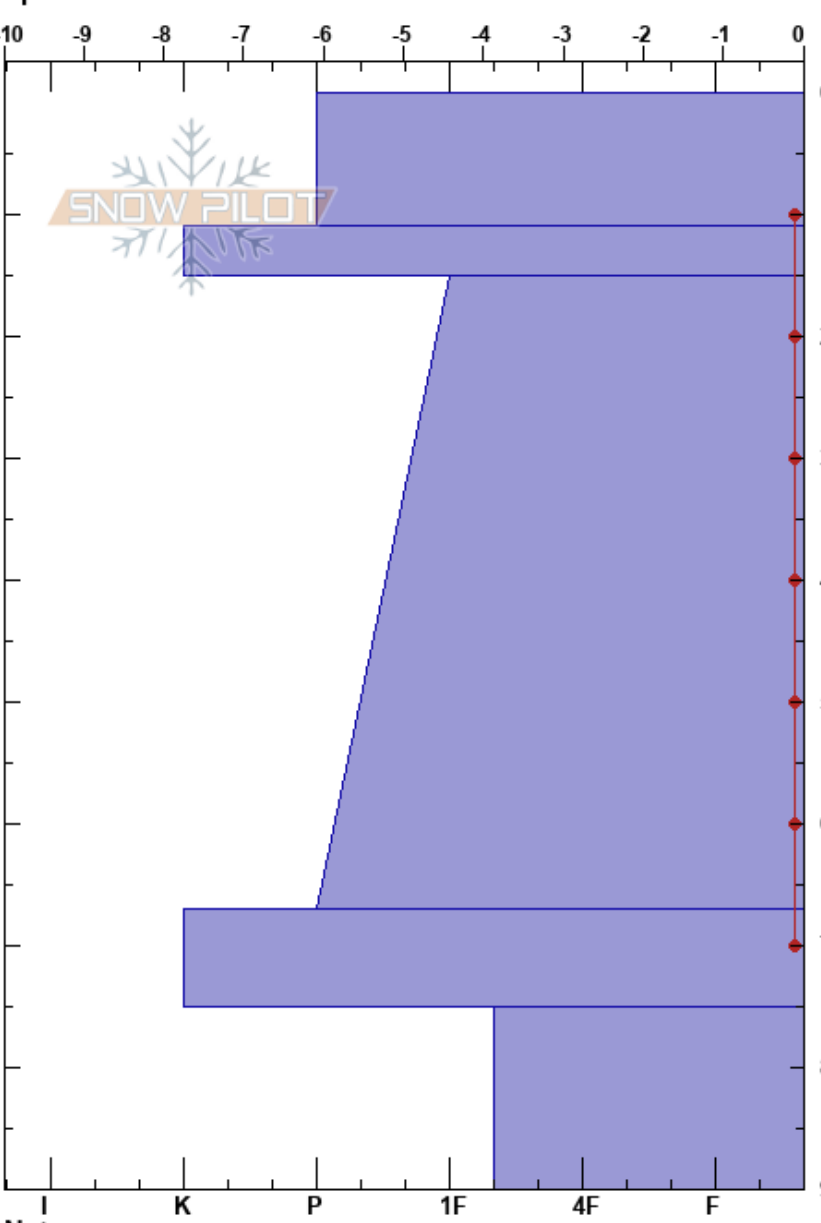

Hengill undir Skeggja
 Southwest corner
 Iceland
Elevation: 660 m
Aspect: NE
Specifics:

Stefán Jökull Jakobsson
 25/04/2024 - 14:30
Co-ord: 64.09129N, -21.31336W
Slope Angle: 28°
Wind Loading:

Stability:
Air Temperature: 4.5°C
Sky Cover: FEW
Precipitation: NO
Wind: N Calm

PF:5 **Layer Notes:**

Form	Crystal		Moisture	ρ kg/m ³	Stability tests & Layer comments
	Size				
☼	2-4				
☼	2-3				
☼	2-6				
☼					
☼					
☼	2-5				

Notes:

I K P 1F 4F F