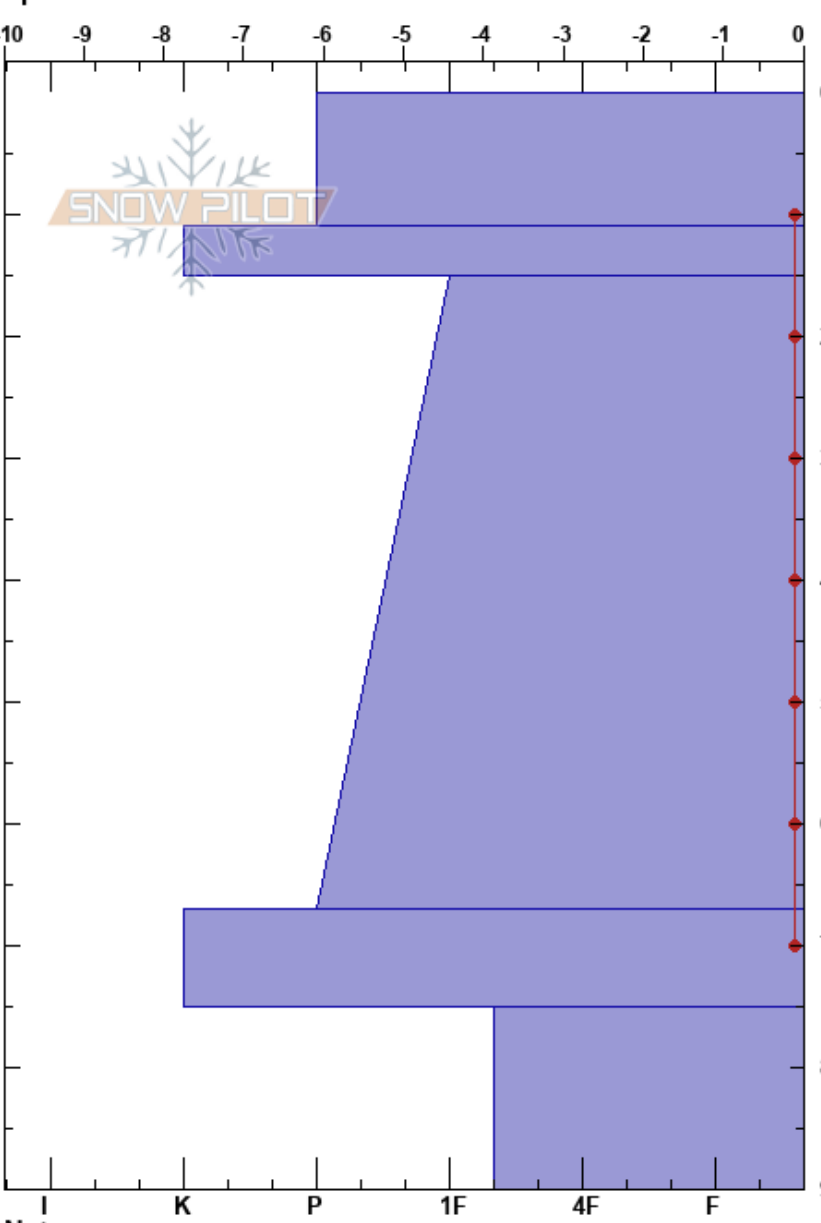

Hengill undir Skeggja  
 Southwest corner  
 Iceland  
**Elevation:** 660 m  
**Aspect:** NE  
**Specifics:**

Stefán Jökull Jakobsson  
 25/04/2024 - 14:30  
**Co-ord:** 64.09129N, -21.31336W  
**Slope Angle:** 28°  
**Wind Loading:**

**Stability:**  
**Air Temperature:** 4.5°C  
**Sky Cover:** FEW  
**Precipitation:** NO  
**Wind:** N Calm

**PF:**5 **Layer Notes:**

Form	Crystal		$\rho$ kg/m <sup>3</sup>	Stability tests & Layer comments
	Size	Moisture		
⊕	2-4			
⊕	2-3			
⊕	2-6			
⊕				
⊕				
⊕	2-5			