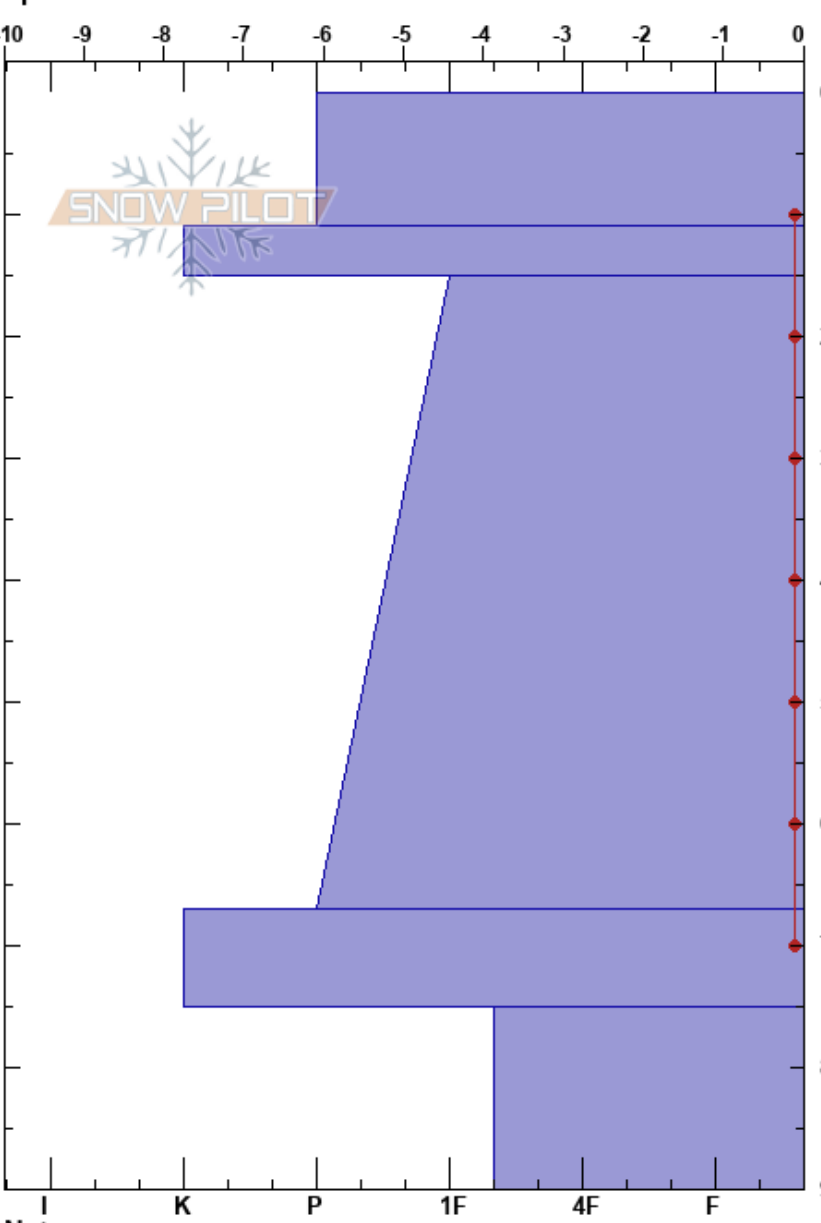

Hengill undir Skeggja
 Southwest corner
 Iceland
Elevation: 660 m
Aspect: NE
Specifics:

Stefán Jökull Jakobsson
 25/04/2024 - 14:30
Co-ord: 64.09129N, -21.31336W
Slope Angle: 28°
Wind Loading:

Stability:
Air Temperature: 4.5°C
Sky Cover: FEW
Precipitation: NO
Wind: N Calm

PF:5 **Layer Notes:**

Form	Crystal		ρ kg/m ³	Stability tests & Layer comments
	Size	Moisture		
☼	2-4			
☼	2-3			
☼	2-6			
☼				
☼				
☼				
☼	2-5			

Notes: