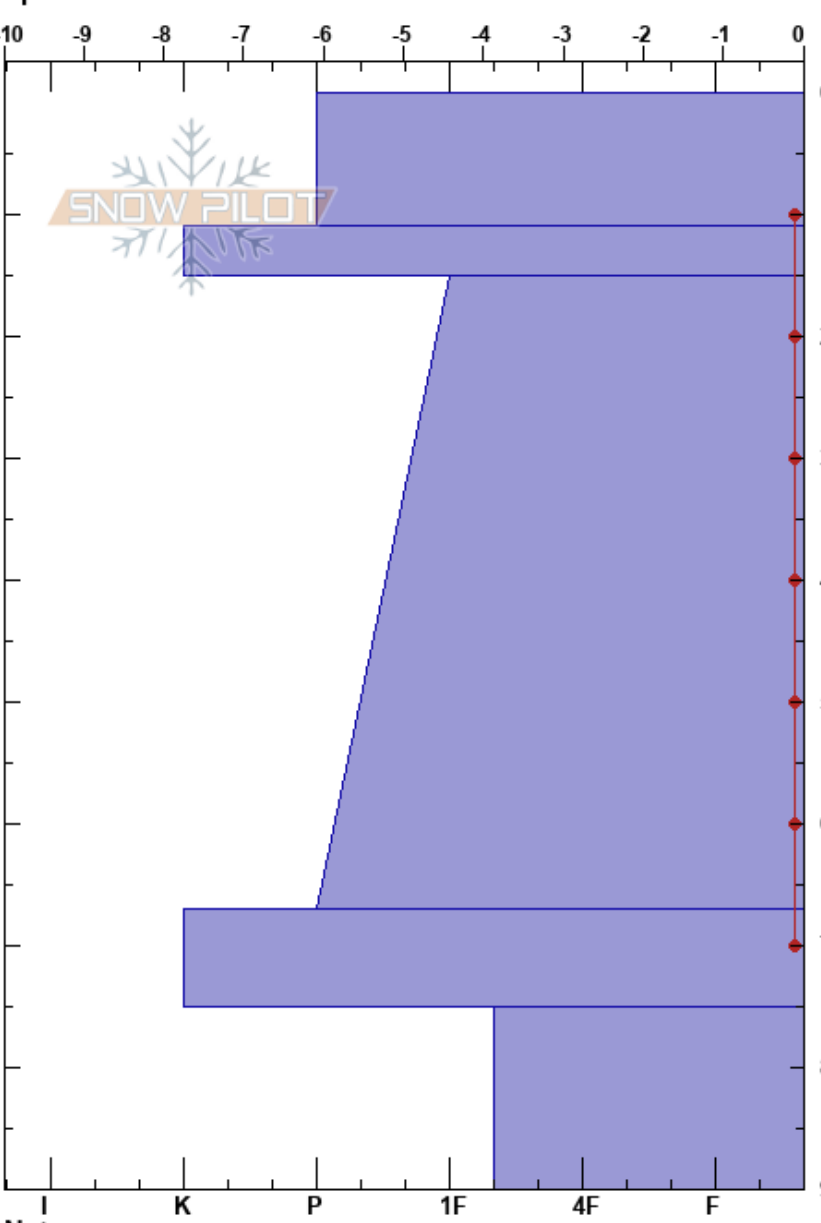

Hengill undir Skeggja  
 Southwest corner  
 Iceland  
**Elevation:** 660 m  
**Aspect:** NE  
**Specifics:**

Stefán Jökull Jakobsson  
 25/04/2024 - 14:30  
**Co-ord:** 64.09129N, -21.31336W  
**Slope Angle:** 28°  
**Wind Loading:**

**Stability:**  
**Air Temperature:** 4.5°C  
**Sky Cover:** FEW  
**Precipitation:** NO  
**Wind:** N Calm

**PF:**5 **Layer Notes:**

Form	Crystal		$\rho$ kg/m <sup>3</sup>	Stability tests & Layer comments
	Size	Moisture		
☼	2-4			
☼	2-3			
☼	2-6			
☼				
☼				
☼	2-5			