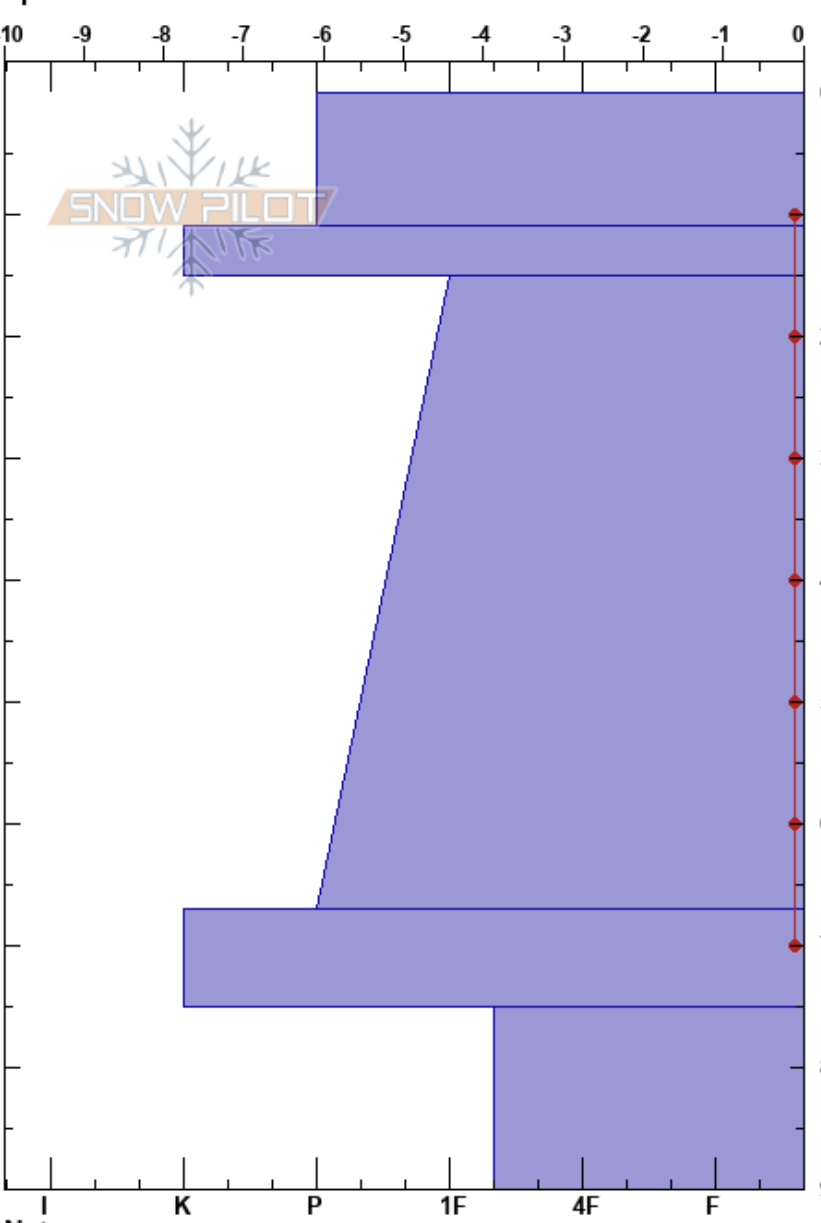

Hengill undir Skeggja
 Southwest corner
 Iceland
Elevation: 660 m
Aspect: NE
Specifics:

Stefán Jökull Jakobsson
 25/04/2024 - 14:30
Co-ord: 64.09129N, -21.31336W
Slope Angle: 28°
Wind Loading:

Stability:
Air Temperature: 4.5°C
Sky Cover: FEW
Precipitation: NO
Wind: N Calm

PF:5 **Layer Notes:**

Form	Crystal		ρ kg/m ³	Stability tests & Layer comments
	Size	Moisture		
☼	2-4			
☼	2-3			
☼	2-6			
☼				
☼				
☼	2-5			

Notes:

I K P 1F 4F F