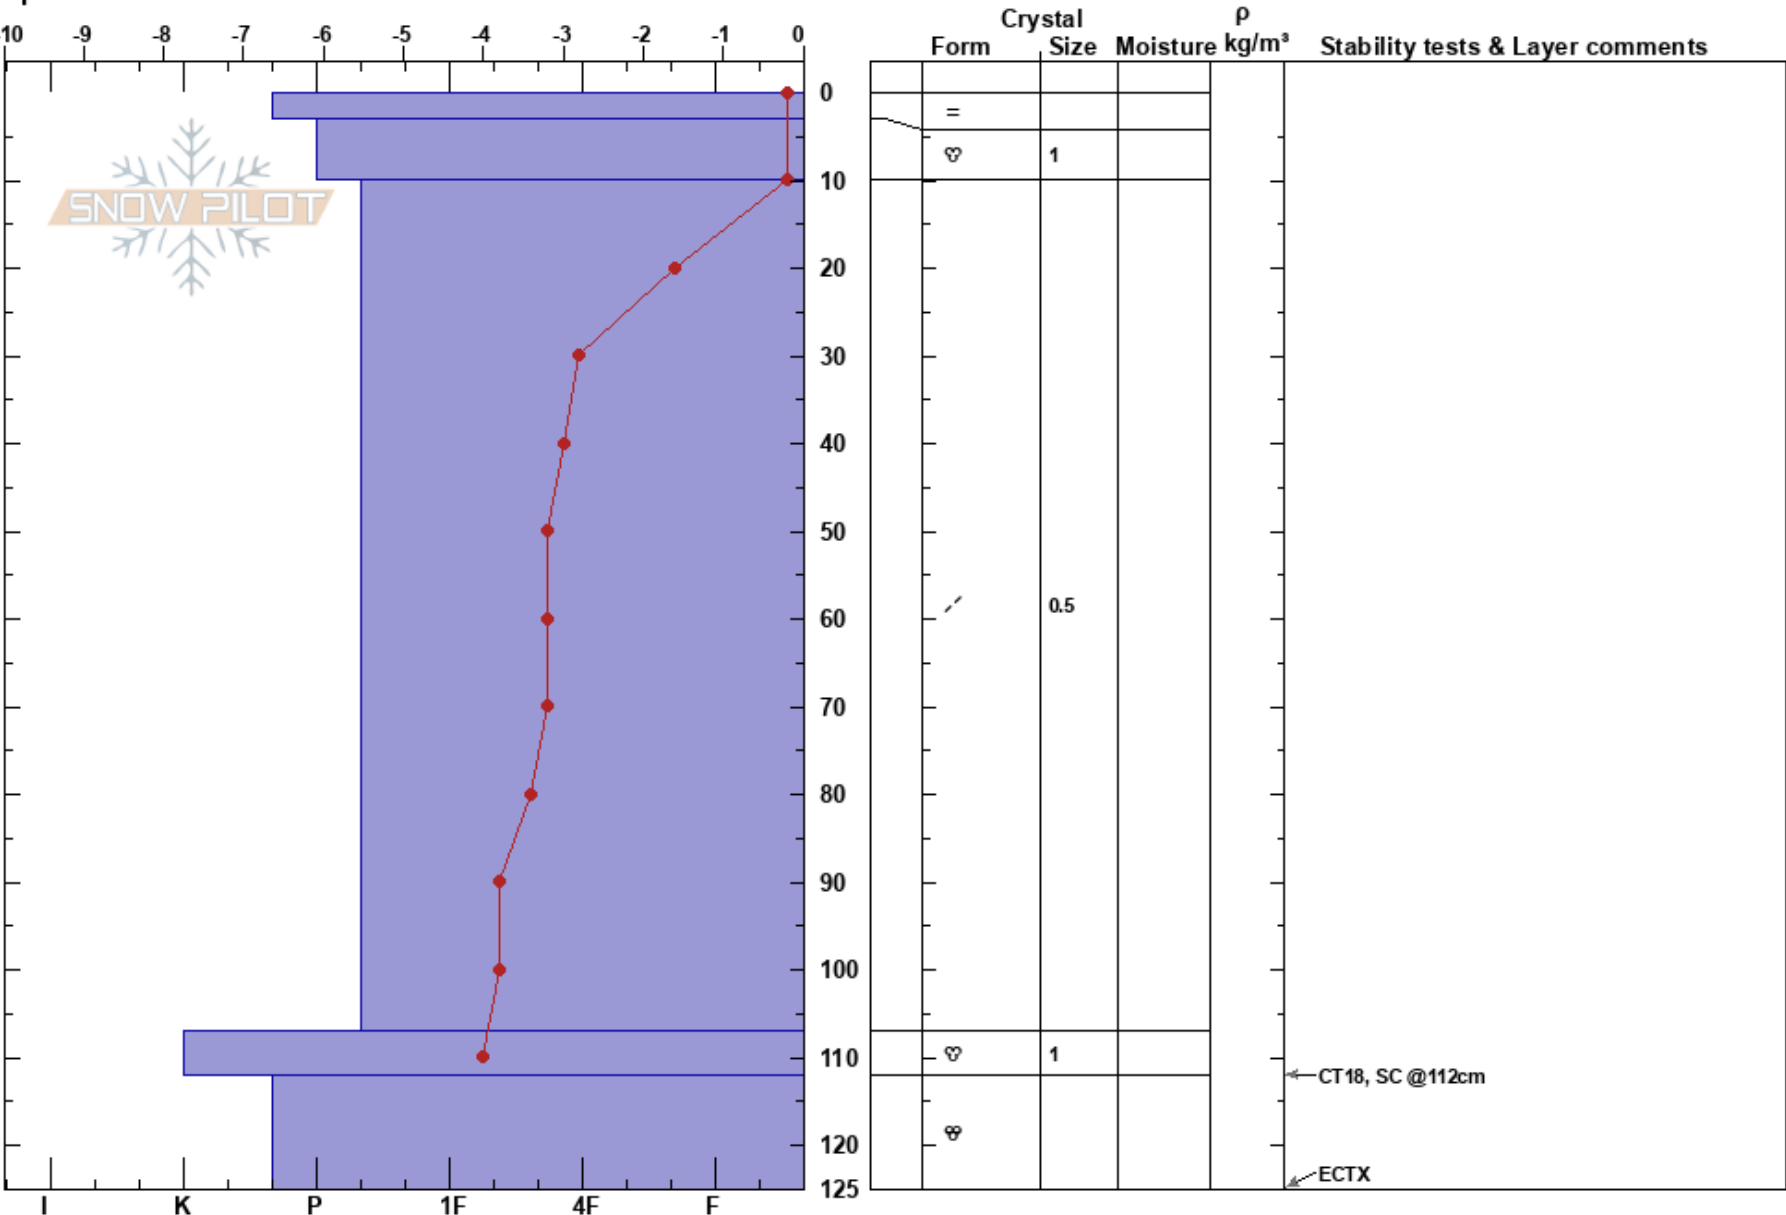

Eldborgargil undir Háb
 Southwest corner
 Iceland
 Elevation: 590 m
 Aspect: NW
 Specifics:

Stefán Jökull Jakobsson
 17/04/2024 - 19:30
 Co-ord: 63.98434N, -21.62077W
 Slope Angle: 31°
 Wind Loading:

Stability:
 Air Temperature: -0.2°C
 Sky Cover: OVC
 Precipitation: S-1
 Wind: SW Light Breeze

Layer Notes:

Notes:

I K P 1F 4F F