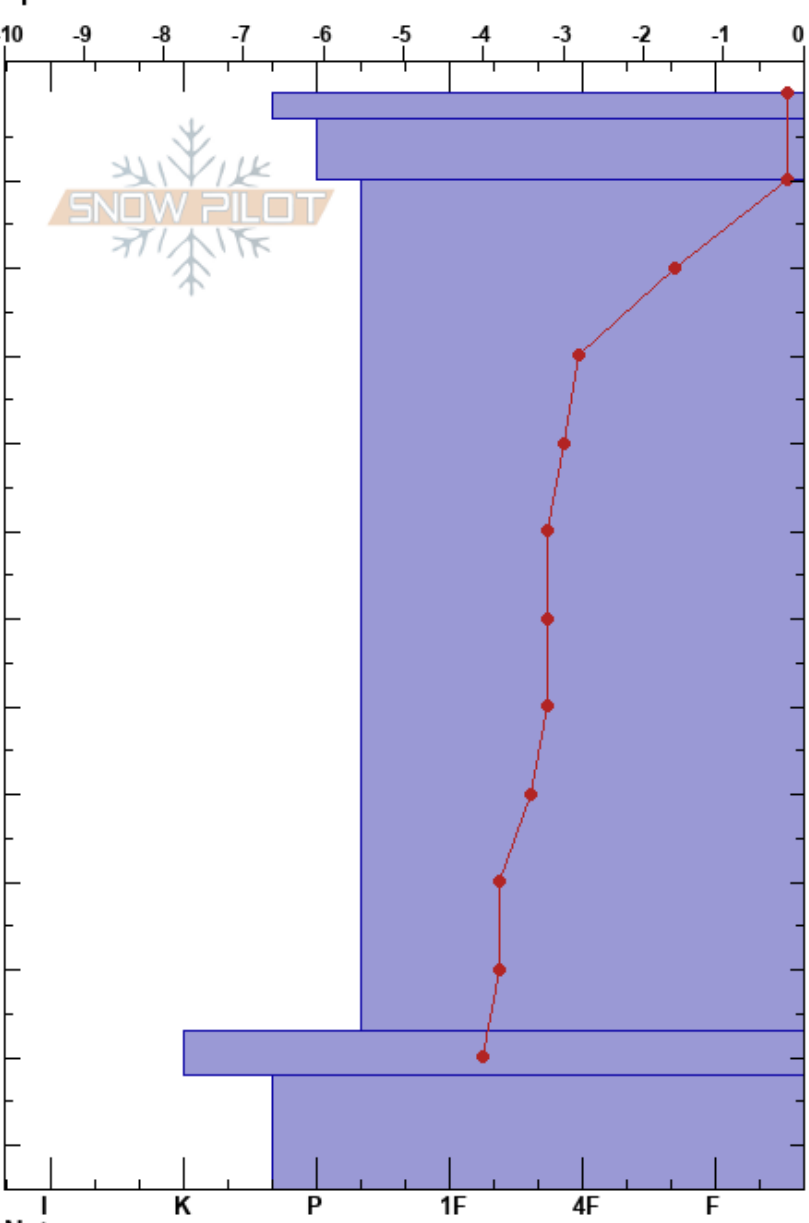

Eldborgargil undir Háb
 Southwest corner
 Iceland
Elevation: 590 m
Aspect: NW
Specifics:

Stefán Jökull Jakobsson
 17/04/2024 - 19:30
Co-ord: 63.98434N, -21.62077W
Slope Angle: 31°
Wind Loading:

Stability:
Air Temperature: -0.2°C
Sky Cover: OVC
Precipitation: S-1
Wind: SW Light Breeze

Layer Notes:

Form	Crystal		ρ kg/m ³	Stability tests & Layer comments
	Size	Moisture		
=				
☉	1			
☉	0.5			
☉	1			← CT18, SC @112cm
☉				← ECTX

Notes: