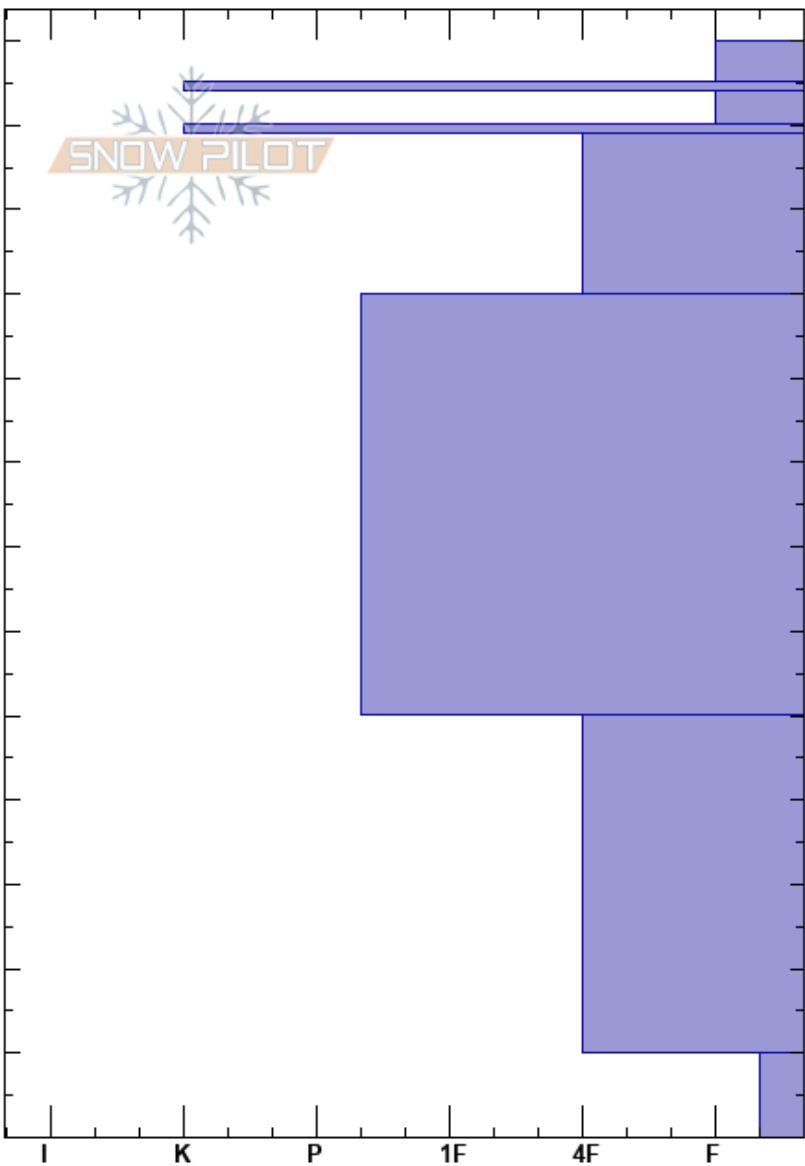

Texas Meadows  
 Bridger Range  
 MT  
 Elevation: 7600 ft  
 Aspect: SE  
 Specifics: Pit is adjacent to avalanche: crown;

Amanda Kautzer  
 04/25/2024 - 9:05am  
 Co-ord: 45.83900N, -110.93684W  
 Slope Angle: 25°  
 Wind Loading:

Stability:  
 Air Temperature:  
 Sky Cover:  
 Precipitation: RL  
 Wind:  
 HS:130  
 Layer Notes:  
 10-0cm: Problematic layer

Elevation (ft)	Crystal		Moisture	$\rho$ kg/m <sup>3</sup>	Stability tests & Layer comments
	Form	Size			
130	◦◦				
125	-				
120	◦◦				
115	-				
110					
105	•				
100					
90					
80					
75	.				
70					
60					
50					
40					
30	.				
20					
10					
0	⊖				