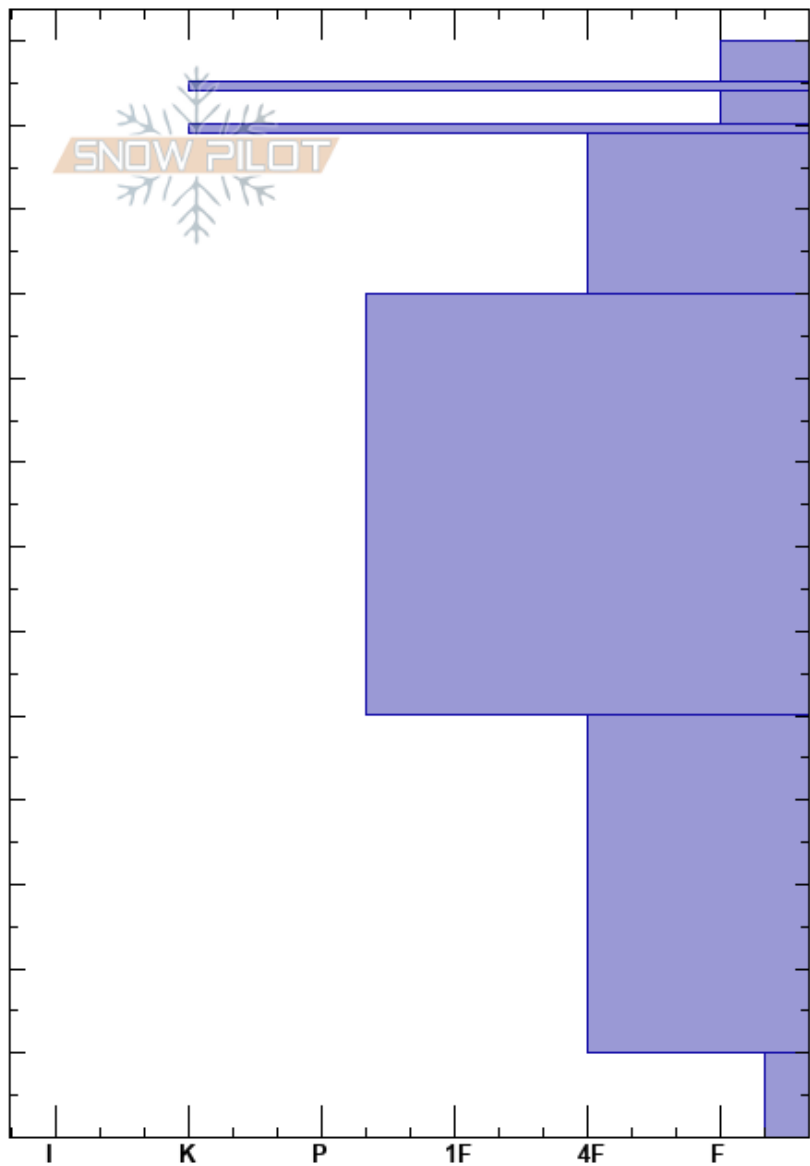

Texas Meadows
 Bridger Range
 MT
 Elevation: 7600 ft
 Aspect: SE
 Specifics: Pit is adjacent to avalanche: crown;

Amanda Kautzer
 04/25/2024 - 9:05am
 Co-ord: 45.83900N, -110.93684W
 Slope Angle: 25°
 Wind Loading:

Stability:
 Air Temperature:
 Sky Cover:
 Precipitation: RL
 Wind:
 HS:130
 Layer Notes:
 10-0cm: Problematic layer

Elevation (ft)	Crystal		Moisture	ρ kg/m ³	Stability tests & Layer comments
	Form	Size			
130	◦◦				
125	-				
120	◦◦				
115	-				
110					
105	•				
100					
90					
80					
75	.				
70					
60					
50					
40					
30	.				
20					
10					
0	⊖				