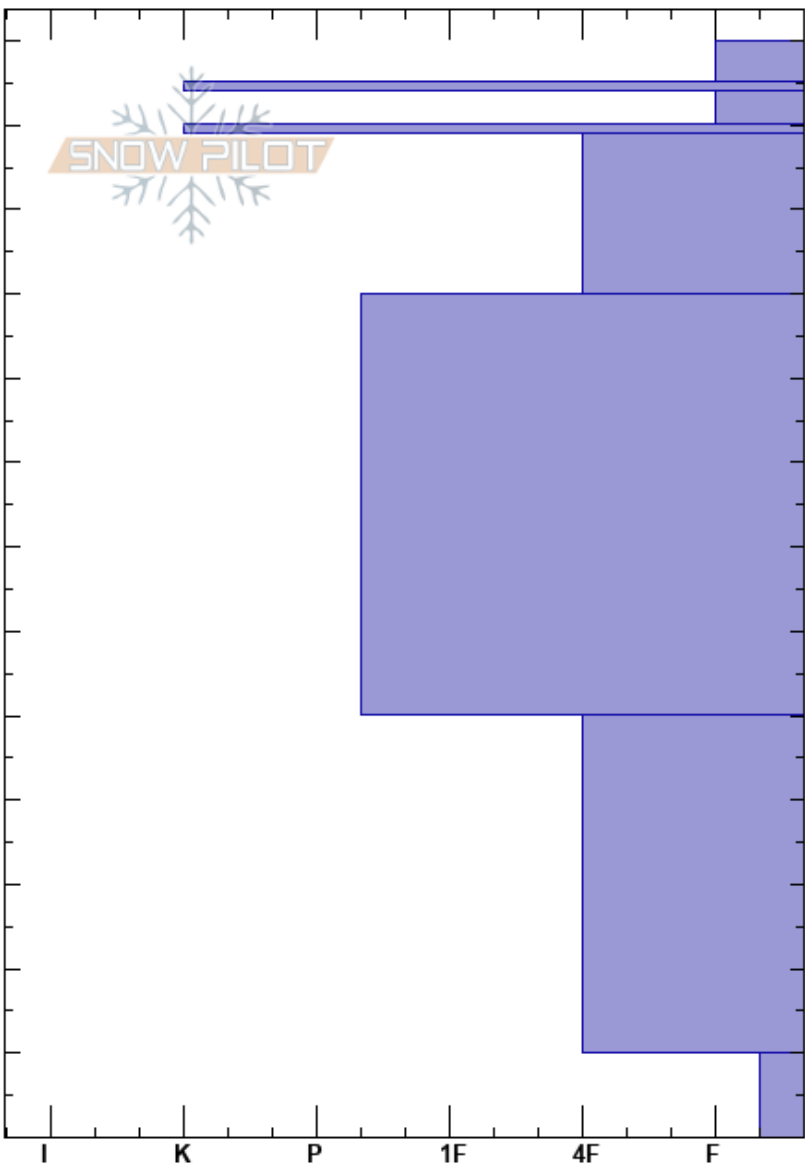

Texas Meadows
 Bridger Range
 MT
 Elevation: 7600 ft
 Aspect: SE
 Specifics: Pit is adjacent to avalanche: crown;

Amanda Kautzer
 04/25/2024 - 9:05am
 Co-ord: 45.83900N, -110.93684W
 Slope Angle: 25°
 Wind Loading:

Stability:
 Air Temperature:
 Sky Cover:
 Precipitation: RL
 Wind:
 HS:130
 Layer Notes:
 10-0cm: Problematic layer

Elevation (ft)	Crystal		Moisture	ρ kg/m ³	Stability tests & Layer comments
	Form	Size			
130	◦◦				
125	-				
120	◦◦				
115	-				
110					
105	•				
100					
90					
80					
75	•				
70					
60					
50					
40					
30	•				
20					
10					
0	⊖				