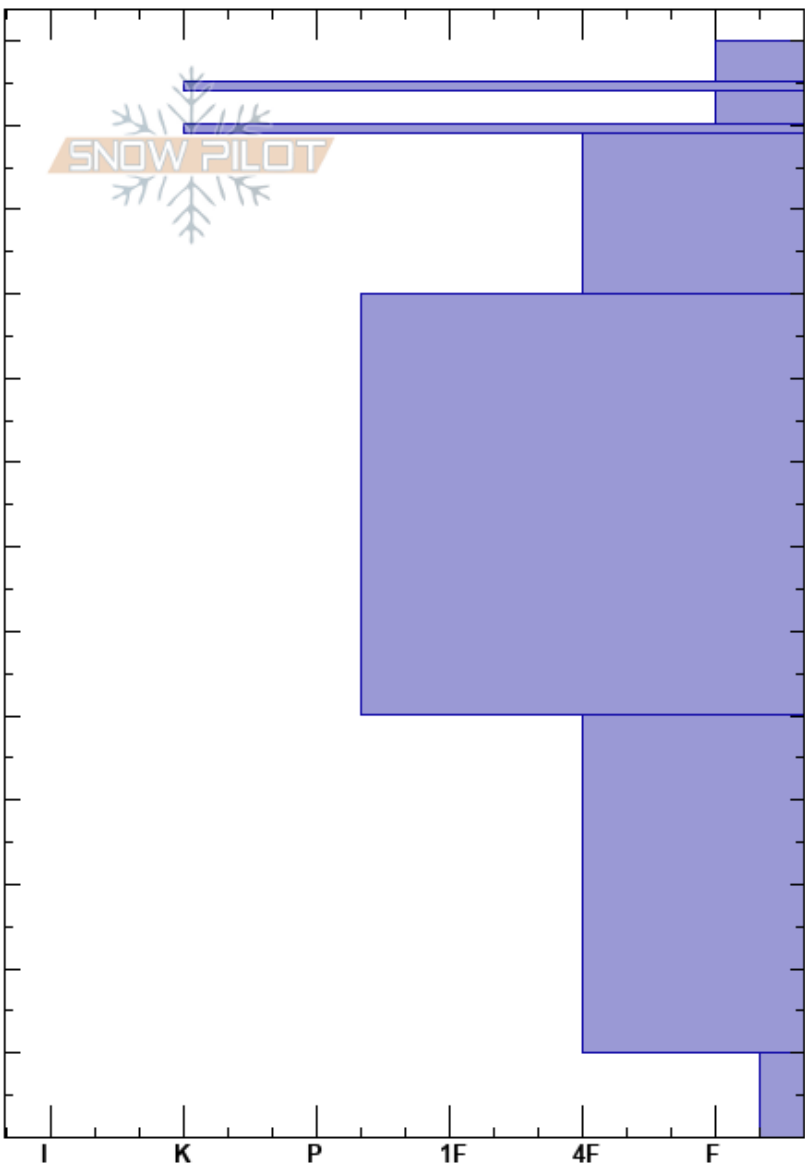

Texas Meadows  
 Bridger Range  
 MT  
 Elevation: 7600 ft  
 Aspect: SE  
 Specifics: Pit is adjacent to avalanche: crown;

Amanda Kautzer  
 04/25/2024 - 9:05am  
 Co-ord: 45.83900N, -110.93684W  
 Slope Angle: 25°  
 Wind Loading:

Stability:  
 Air Temperature:  
 Sky Cover:  
 Precipitation: RL  
 Wind:  
 HS:130  
 Layer Notes:  
 10-0cm: Problematic layer

Elevation (ft)	Crystal		Moisture	$\rho$ kg/m <sup>3</sup>	Stability tests & Layer comments
	Form	Size			
130	◦◦				
125	-				
120	◦◦				
115	-				
110					
105	•				
100					
90					
80					
75	•				
70					
60					
50					
40					
30	•				
20					
10					
0	⊖				