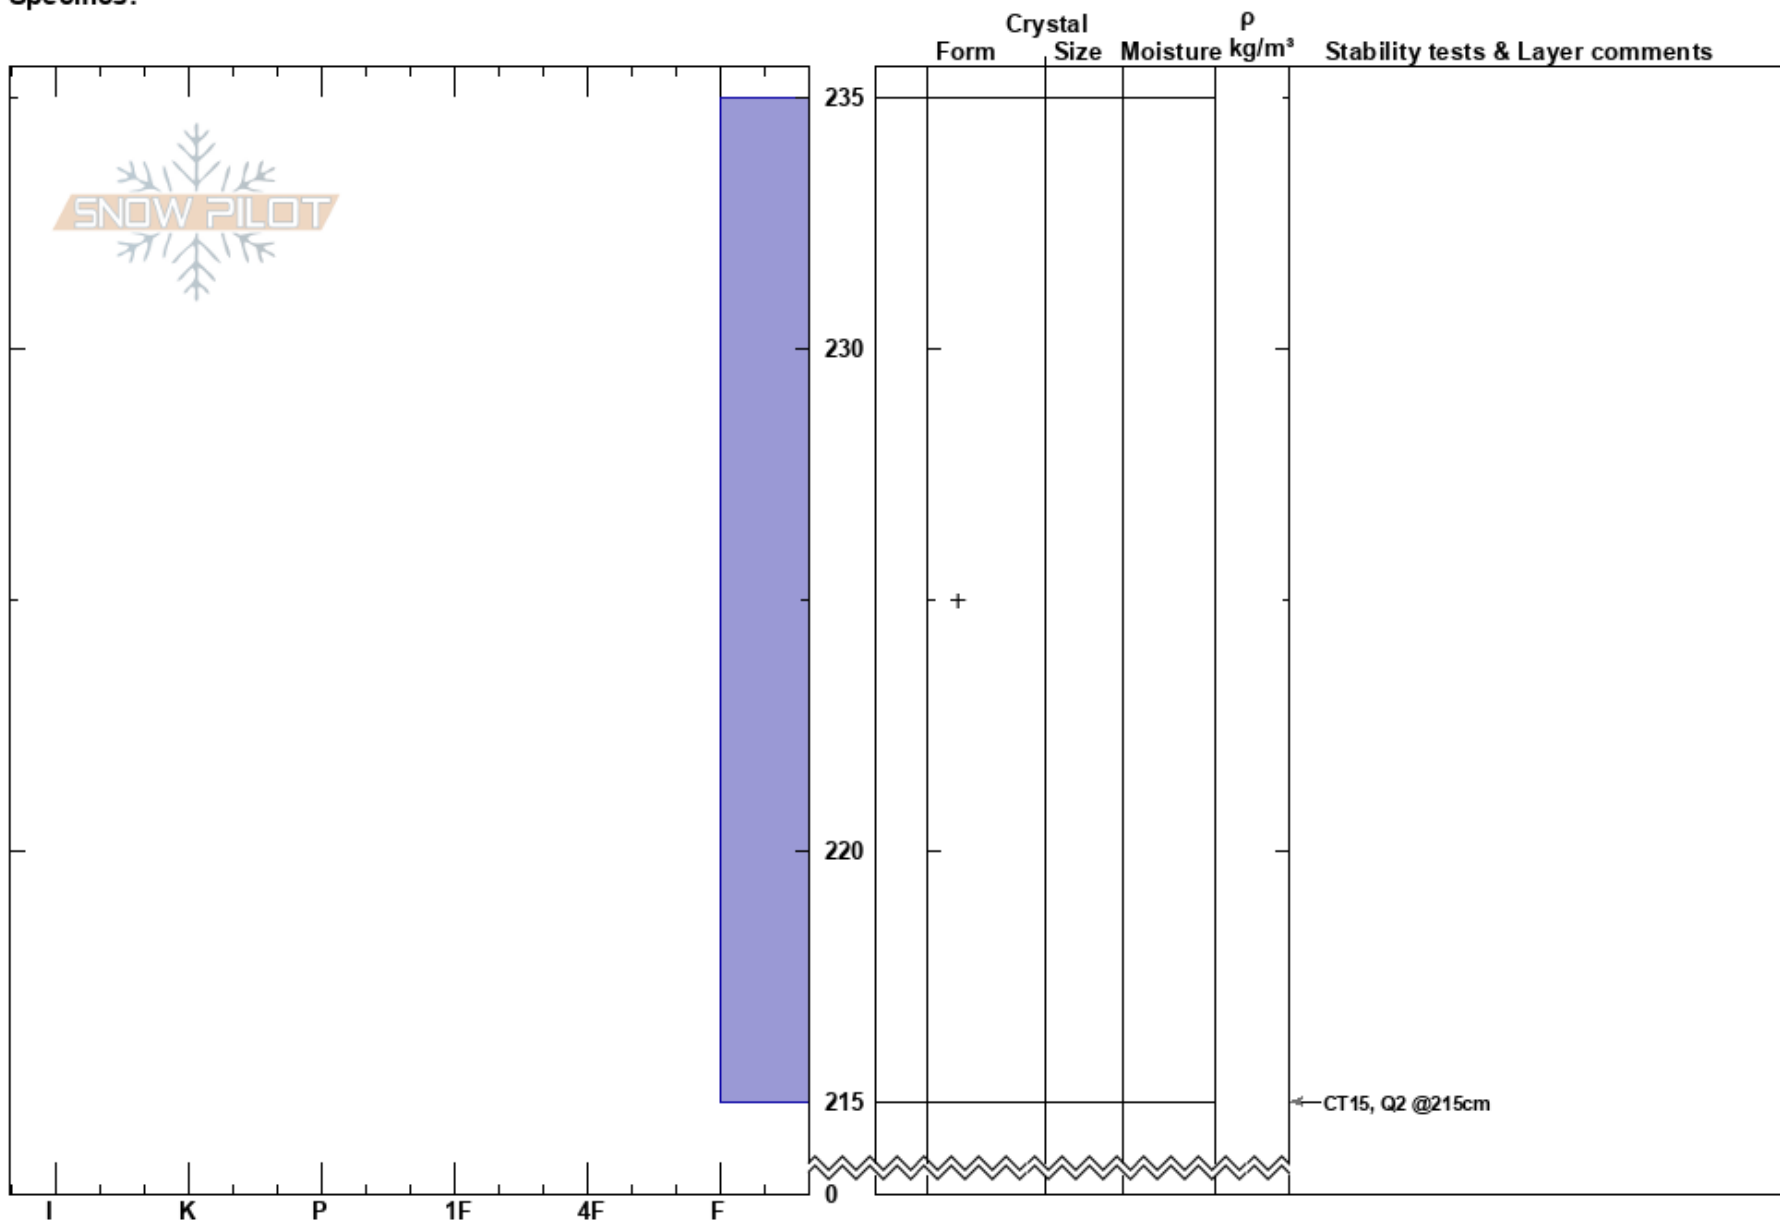

Shadow Peak
Teton Range
WY
Elevation: 9500 ft
Aspect: N
Specifics:

jami weeks
02/07/2018 - 11:00am
Co-ord: 43.71617N, -110.78156W
Slope Angle: 32°
Wind Loading: yes

Stability: **HS:235** **Layer Notes:**
Air Temperature: -1°C **PS: 25**
Sky Cover: SCT
Precipitation: S-1
Wind: SW Moderate

Notes: Multiple Graupel layers in upper 50cm of new snow. DDL was present but too deep to perform tests on