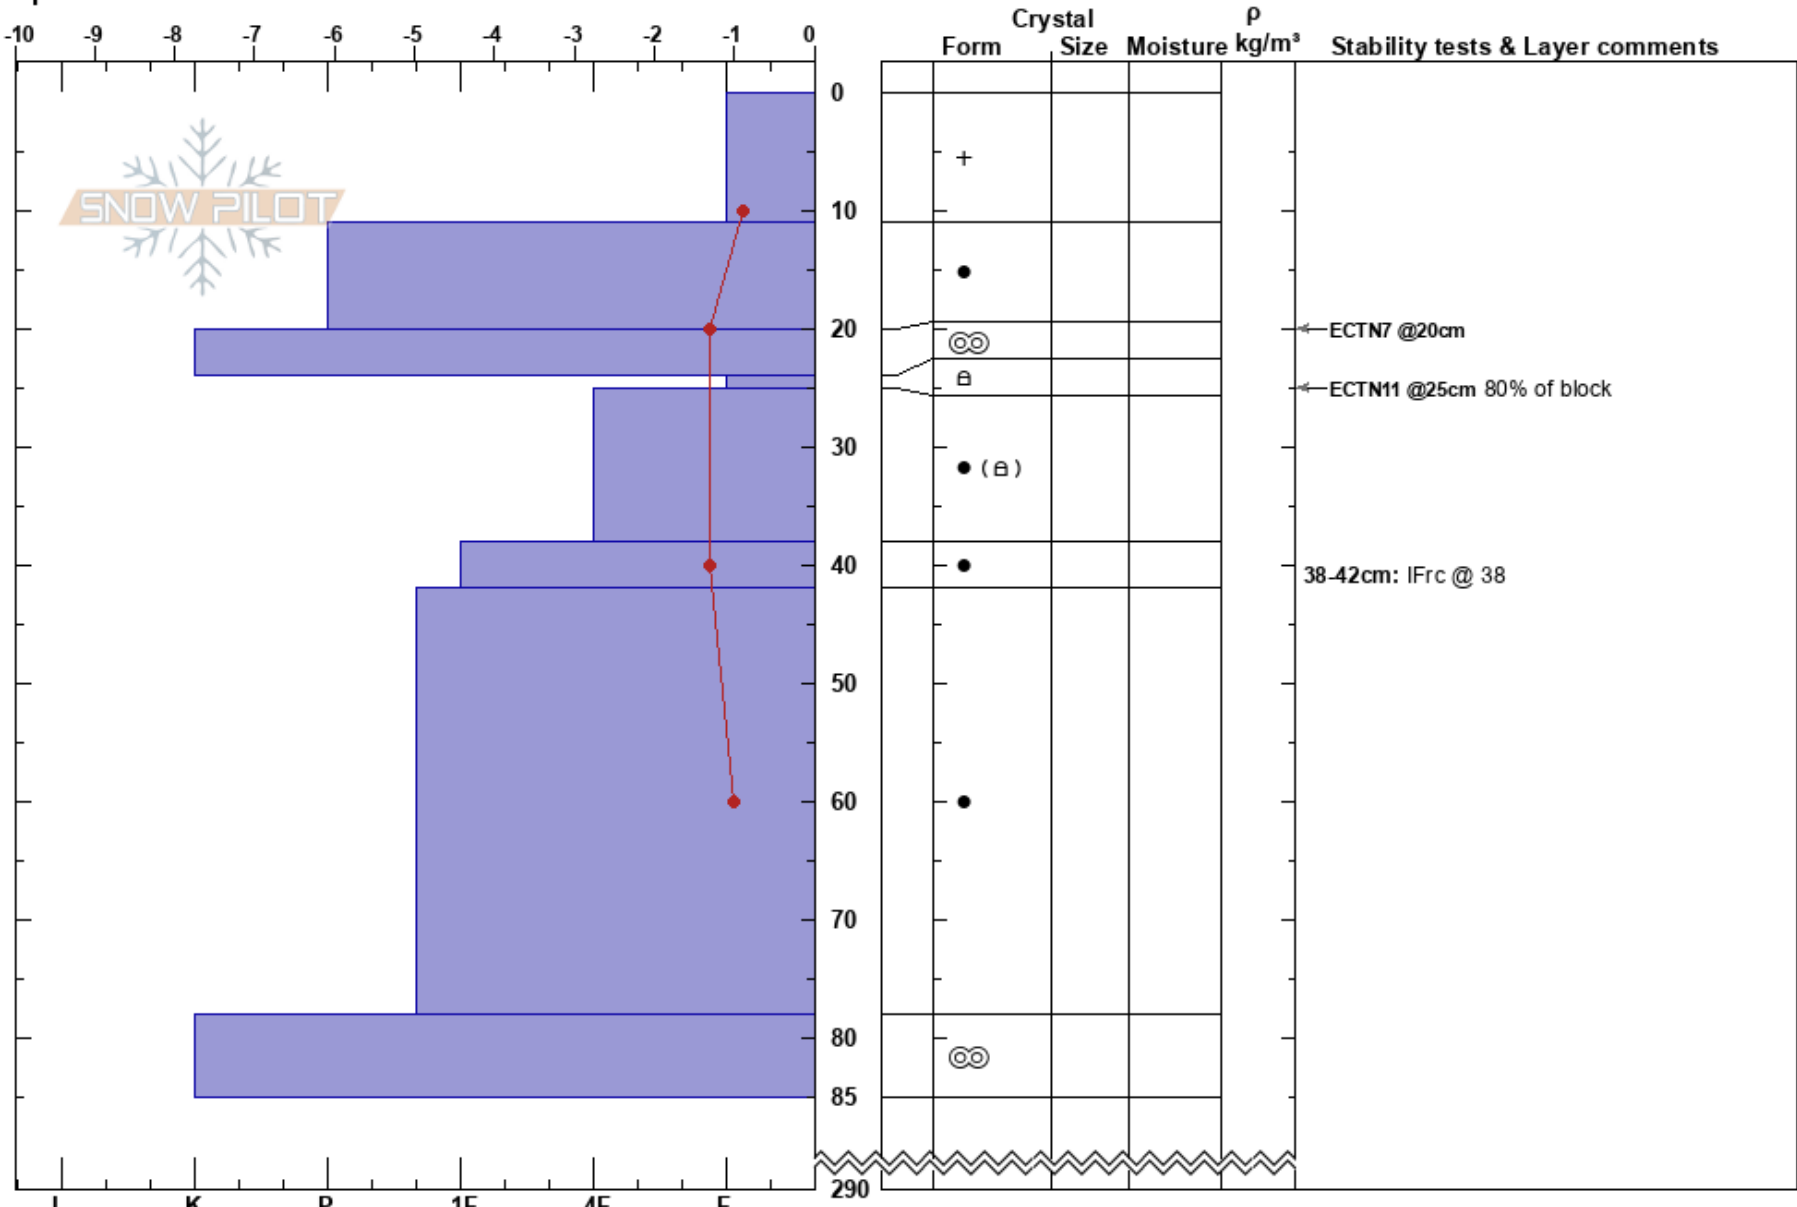

Krappan
 Borkafället
 Sweden
 Elevation: 1010 m
 Aspect: SW
 Specifics:

Tyler Curtis
 25/04/2024 - 10:50
 Co-ord: 65.20787N, 15.41122E
 Slope Angle: 28°
 Wind Loading:

Stability:
 Air Temperature: -1.3°C PF:10 HS:290
 Sky Cover: BKN
 Precipitation: NO
 Wind: SE Light Breeze
 Layer Notes: