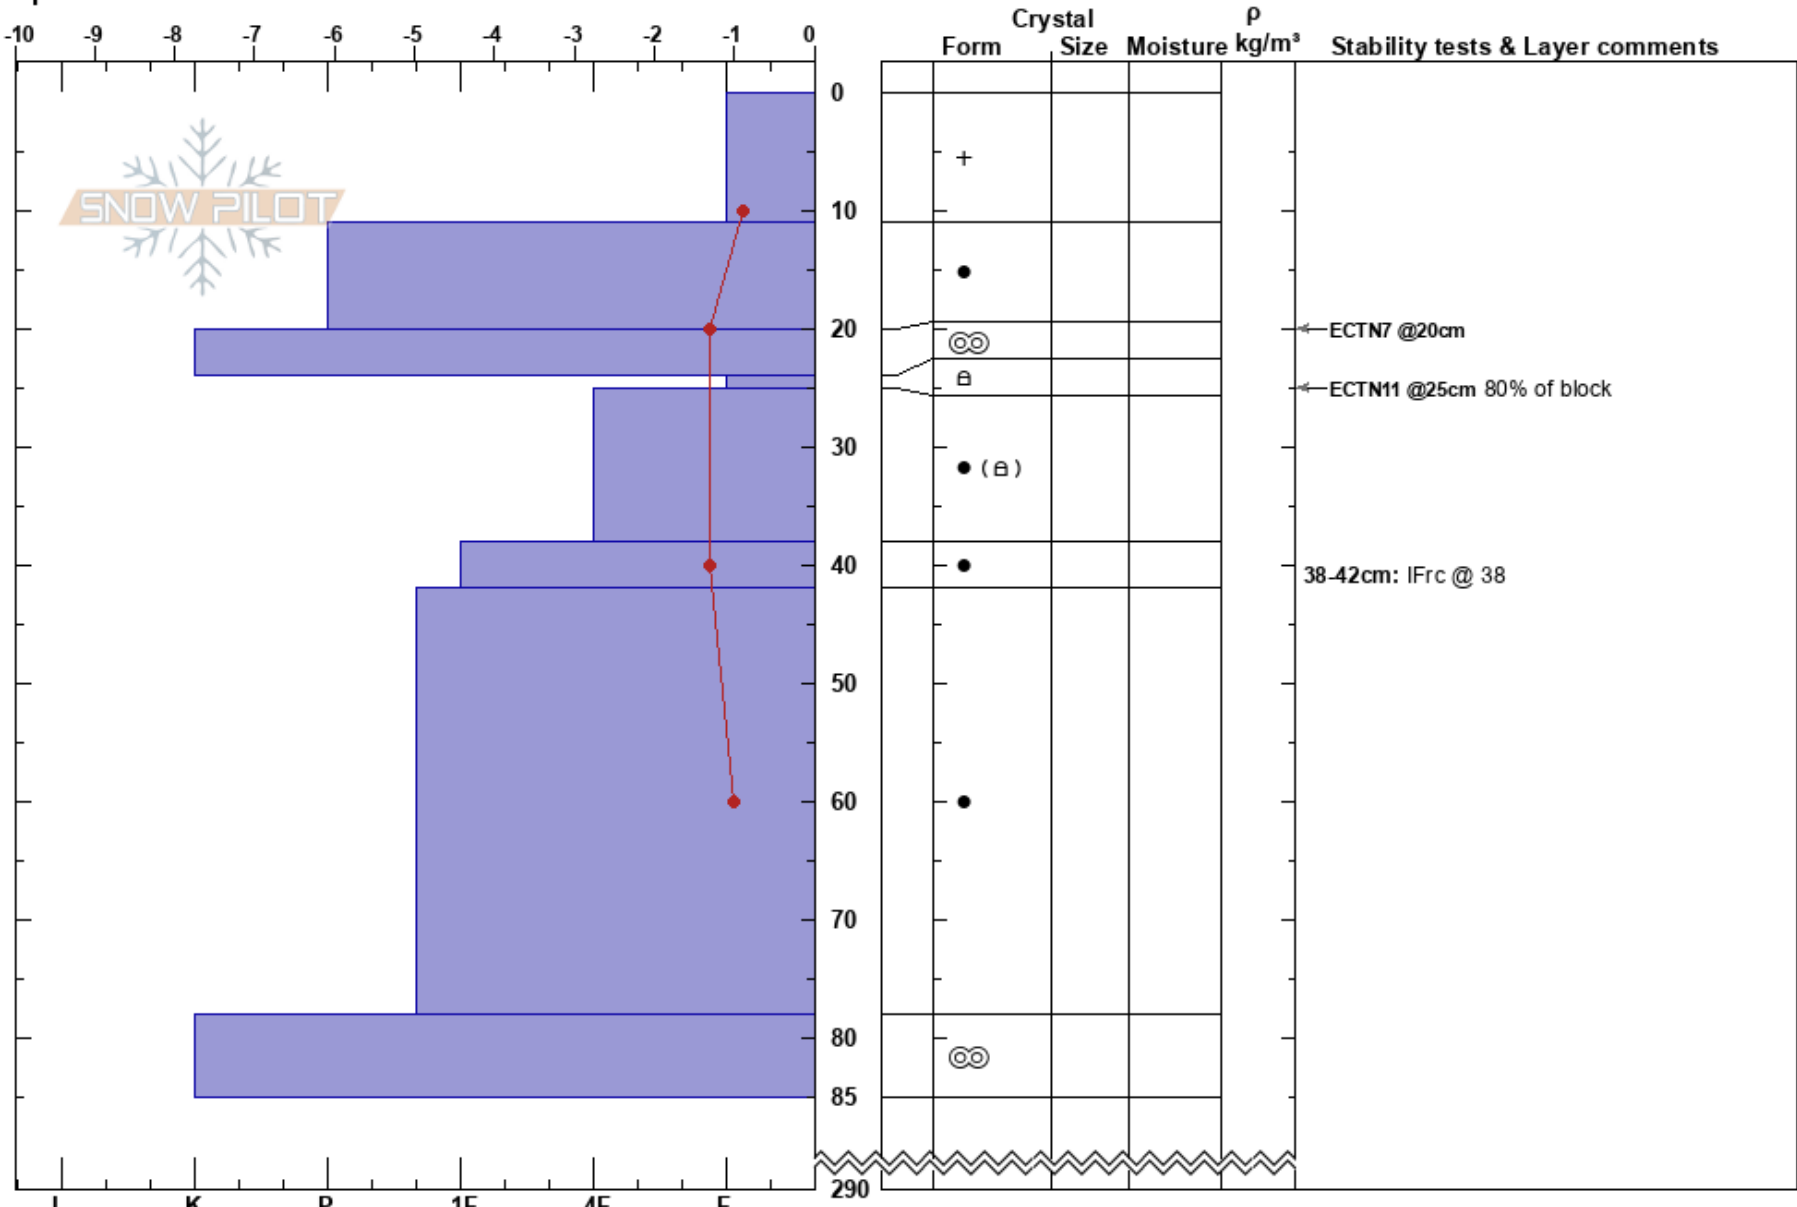

Krappan
 Borkafjället
 Sweden
 Elevation: 1010 m
 Aspect: SW
 Specifics:

Tyler Curtis
 25/04/2024 - 10:50
 Co-ord: 65.20787N, 15.41122E
 Slope Angle: 28°
 Wind Loading:

Stability:
 Air Temperature: -1.3°C PF:10 HS:290
 Sky Cover: BKN
 Precipitation: NO
 Wind: SE Light Breeze
 Layer Notes: