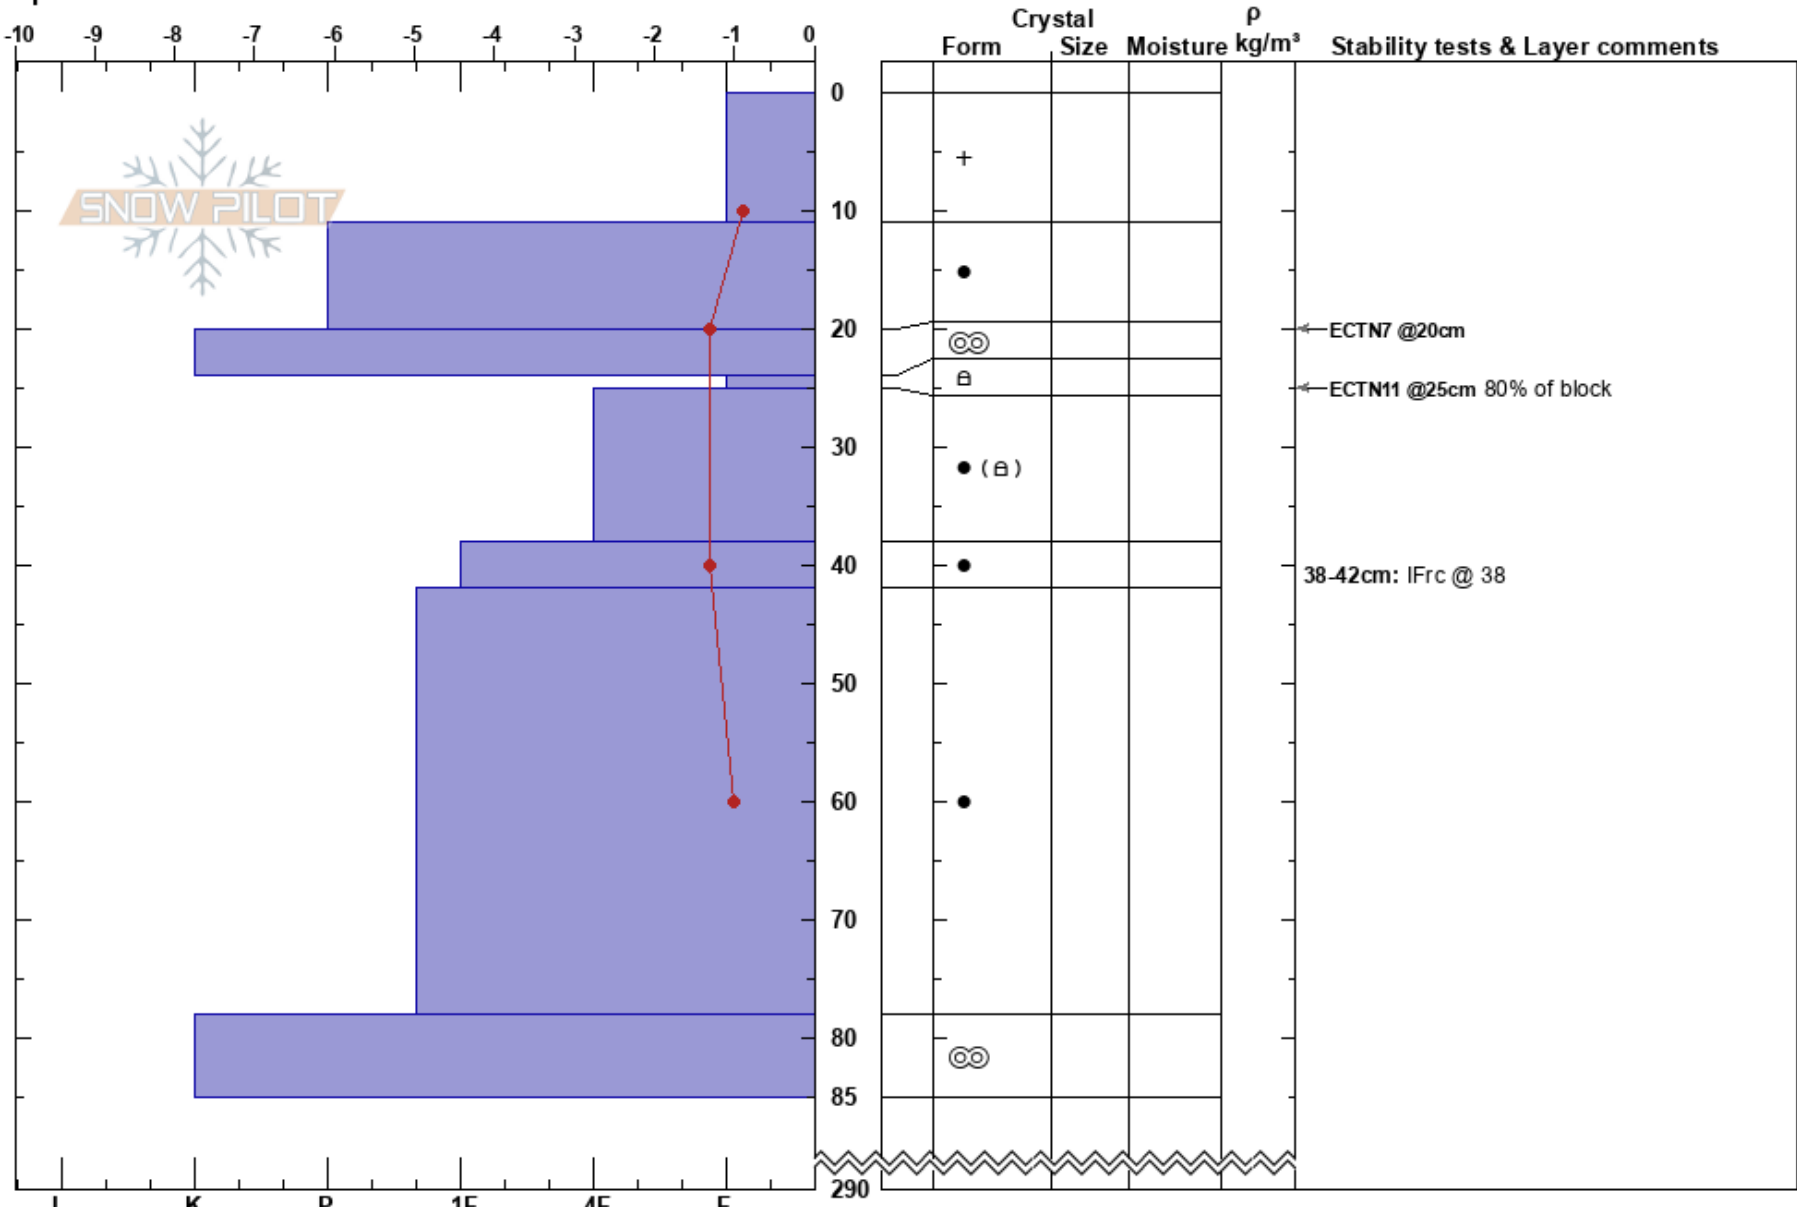

Krappan
 Borkafjället
 Sweden
 Elevation: 1010 m
 Aspect: SW
 Specifics:

Tyler Curtis
 25/04/2024 - 10:50
 Co-ord: 65.20787N, 15.41122E
 Slope Angle: 28°
 Wind Loading:

Stability:
 Air Temperature: -1.3°C HS:290 PF:10 38-42cm: IFrc @ 38
 Sky Cover: BKN
 Precipitation: NO
 Wind: SE Light Breeze