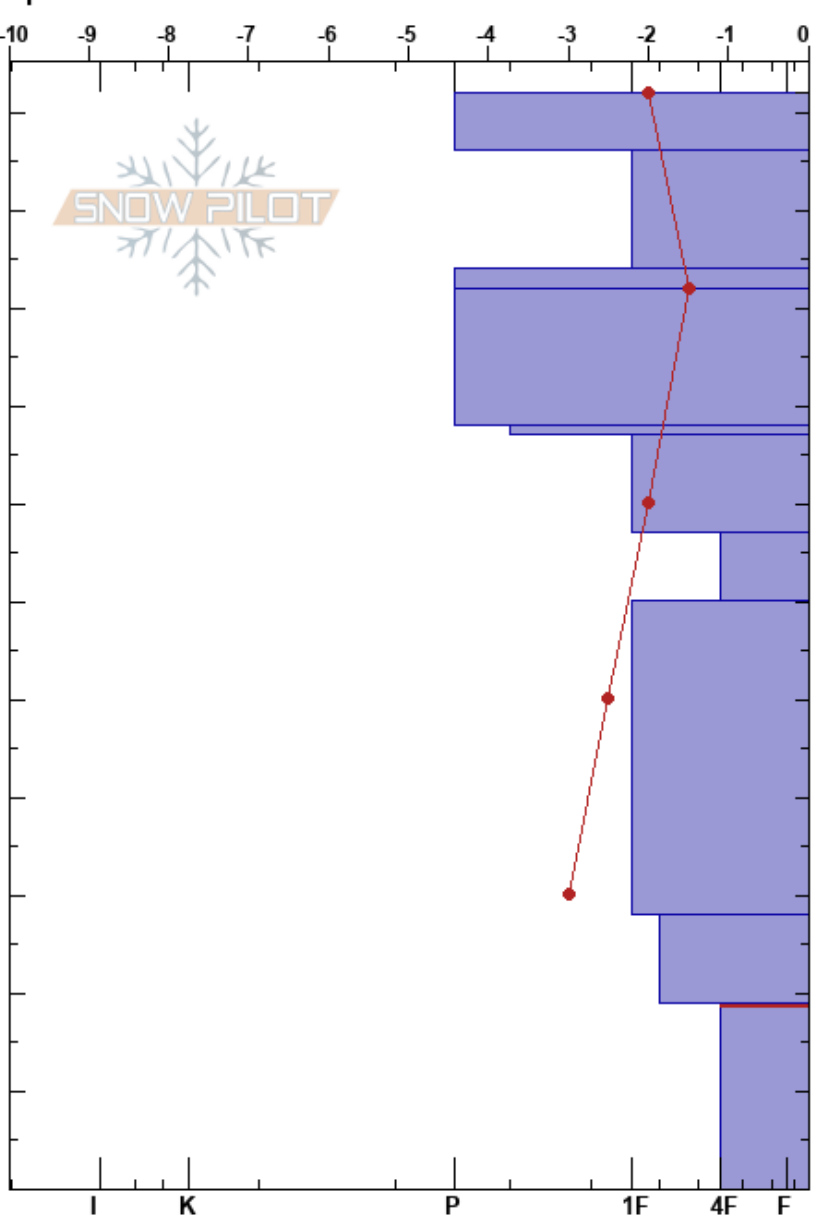

240424 Sister 2HI  
 Loveland Pass  
 CO  
 Elevation: 11789 ft  
 Aspect: N  
 Specifics:

Ryan Zarter  
 04/24/2024 - 12:00pm  
 Co-ord: 39.67500N, -105.89060W  
 Slope Angle: 26°  
 Wind Loading: no

Stability:  
 Air Temperature: 4.5°C  
 Sky Cover: BKN  
 Precipitation: NO  
 Wind: W Light Breeze

HS:112  
 PF:25  
 PS:5  
 60-28cm: Dust at around 50cm  
 19-0cm: Problematic layer

Height (cm)	Crystal		Moisture	$\rho$ kg/m <sup>3</sup>	Stability tests & Layer comments
	Form	Size			
112	☐	0.5			
110	⊙⊙		D-M		
100	●	0.5	D		
90	⊙⊙		D		
80	●	0.5	D		
70	⊙⊙		D		
60	⊖	1	D		
50	⊖	1.5	D		
40	⊖	1-1.5	D		60-28cm: Dust at around 50cm
30	⊖	2	D		
20	⊖	4-6	D		← ECTP26 @19cm
10	^		D		
0					