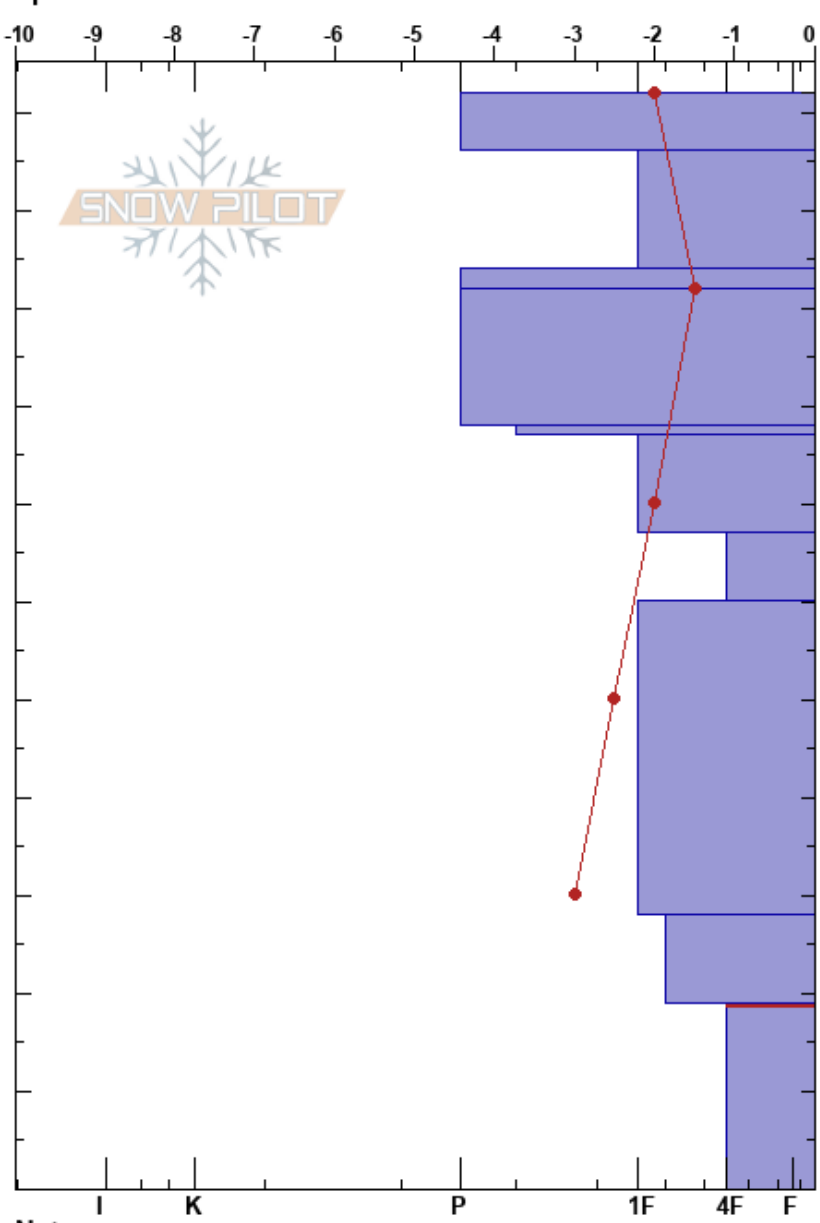

240424 Sister 2HI  
 Loveland Pass  
 CO  
 Elevation: 11789 ft  
 Aspect: N  
 Specifics:

Ryan Zarter  
 04/24/2024 - 12:00pm  
 Co-ord: 39.67500N, -105.89060W  
 Slope Angle: 26°  
 Wind Loading: no

Stability:  
 Air Temperature: 4.5°C  
 Sky Cover: BKN  
 Precipitation: NO  
 Wind: W Light Breeze

HS:112  
 PF:25  
 PS: 5  
 60-28cm: Dust at around 50cm  
 19-0cm: Problematic layer

Height (cm)	Crystal		Moisture	$\rho$ kg/m <sup>3</sup>	Stability tests & Layer comments
	Form	Size			
112	☒	0.5			
110	☉☉		D-M		
100	●	0.5	D		
90	☉☉		D		
80	●	0.5	D		
80	☉☉		D		
70	⊖	1	D		
60	⊖	1.5	D		
50					
40	⊖	1-1.5	D		60-28cm: Dust at around 50cm
30					
20	⊖	2	D		← ECTP26 @19cm
10	^	4-6	D		
0					