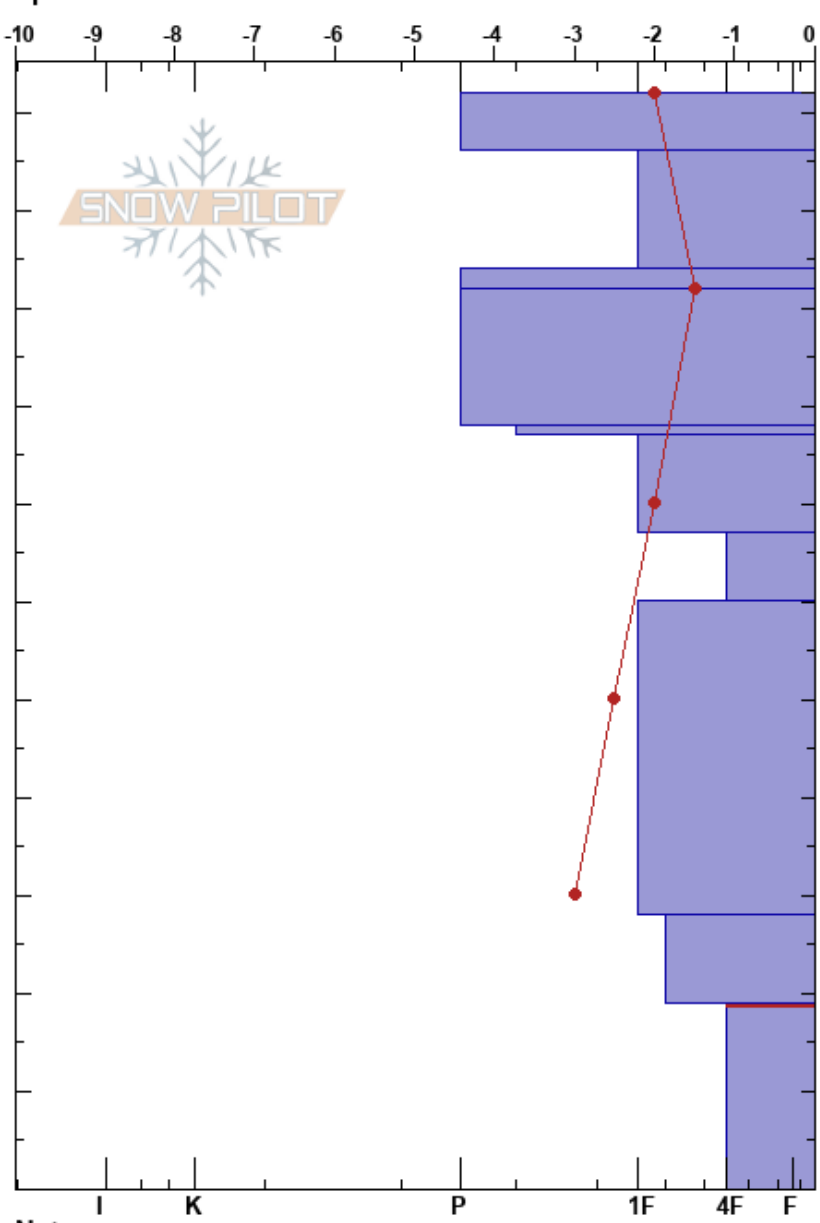

240424 Sister 2HI
 Loveland Pass
 CO
 Elevation: 11789 ft
 Aspect: N
 Specifics:

Ryan Zarter
 04/24/2024 - 12:00pm
 Co-ord: 39.67500N, -105.89060W
 Slope Angle: 26°
 Wind Loading: no

Stability:
 Air Temperature: 4.5°C
 Sky Cover: BKN
 Precipitation: NO
 Wind: W Light Breeze

HS:112
 PF:25
 PS: 5
 60-28cm: Dust at around 50cm
 19-0cm: Problematic layer

Height (cm)	Crystal		Moisture	ρ kg/m ³	Stability tests & Layer comments
	Form	Size			
112	☒	0.5			
110	☉☉		D-M		
100	●	0.5	D		
90	☉☉		D		
80	●	0.5	D		
80	☉☉		D		
70	⊖	1	D		
60	⊖	1.5	D		
50					
40	⊖	1-1.5	D		60-28cm: Dust at around 50cm
30					
20	⊖	2	D		←ECTP26 @19cm
10	^	4-6	D		
0					