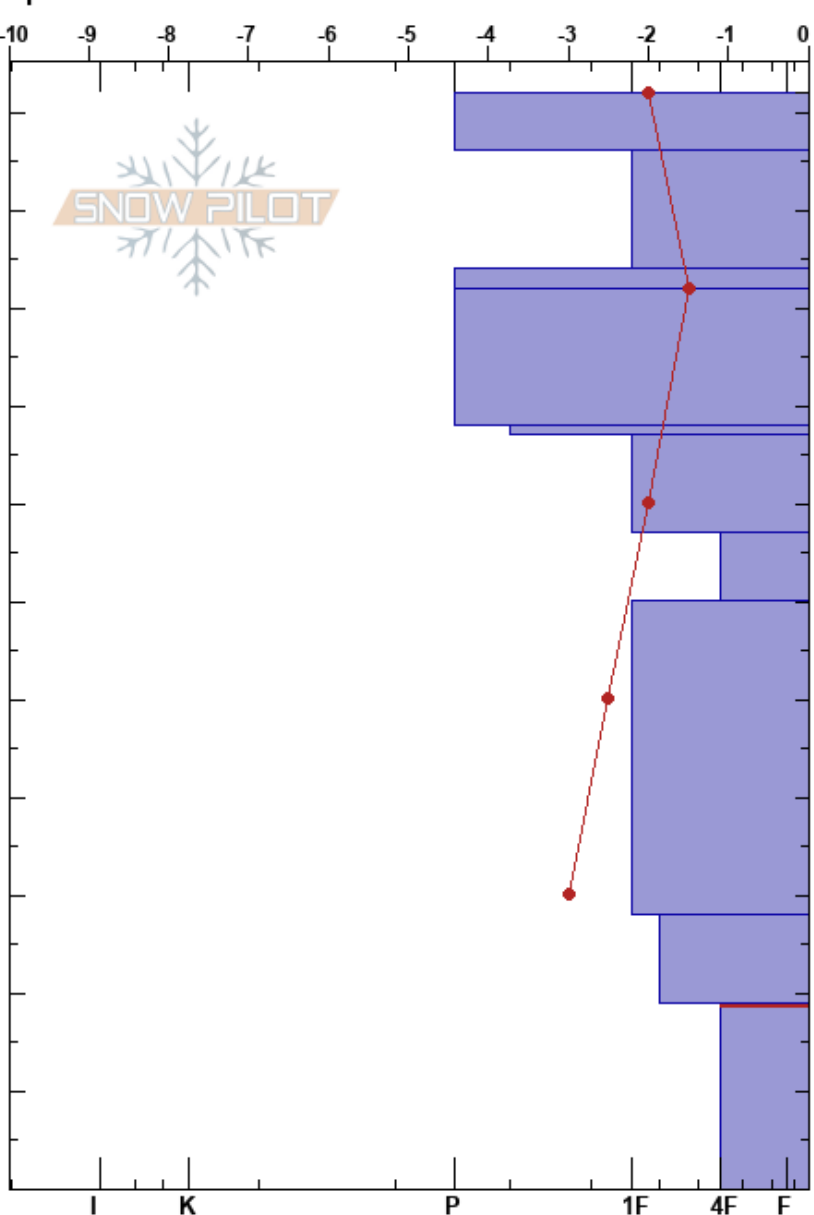

240424 Sister 2HI
 Loveland Pass
 CO
 Elevation: 11789 ft
 Aspect: N
 Specifics:

Ryan Zarter
 04/24/2024 - 12:00pm
 Co-ord: 39.67500N, -105.89060W
 Slope Angle: 26°
 Wind Loading: no

Stability:
 Air Temperature: 4.5°C
 Sky Cover: BKN
 Precipitation: NO
 Wind: W Light Breeze

HS:112
 PF:25
 PS: 5

Layer Notes:
 60-28cm: Dust at around 50cm
 19-0cm: Problematic layer

Height (cm)	Crystal		Moisture	ρ kg/m ³	Stability tests & Layer comments
	Form	Size			
112	☒	0.5			
110	☉☉		D-M		
100	●	0.5	D		
90	☉☉		D		
80	●	0.5	D		
80	☉☉		D		
70	⊖	1	D		
60	⊖	1.5	D		
50					
40	⊖	1-1.5	D		60-28cm: Dust at around 50cm
30					
20	⊖	2	D		← ECTP26 @19cm
10	^	4-6	D		
0					