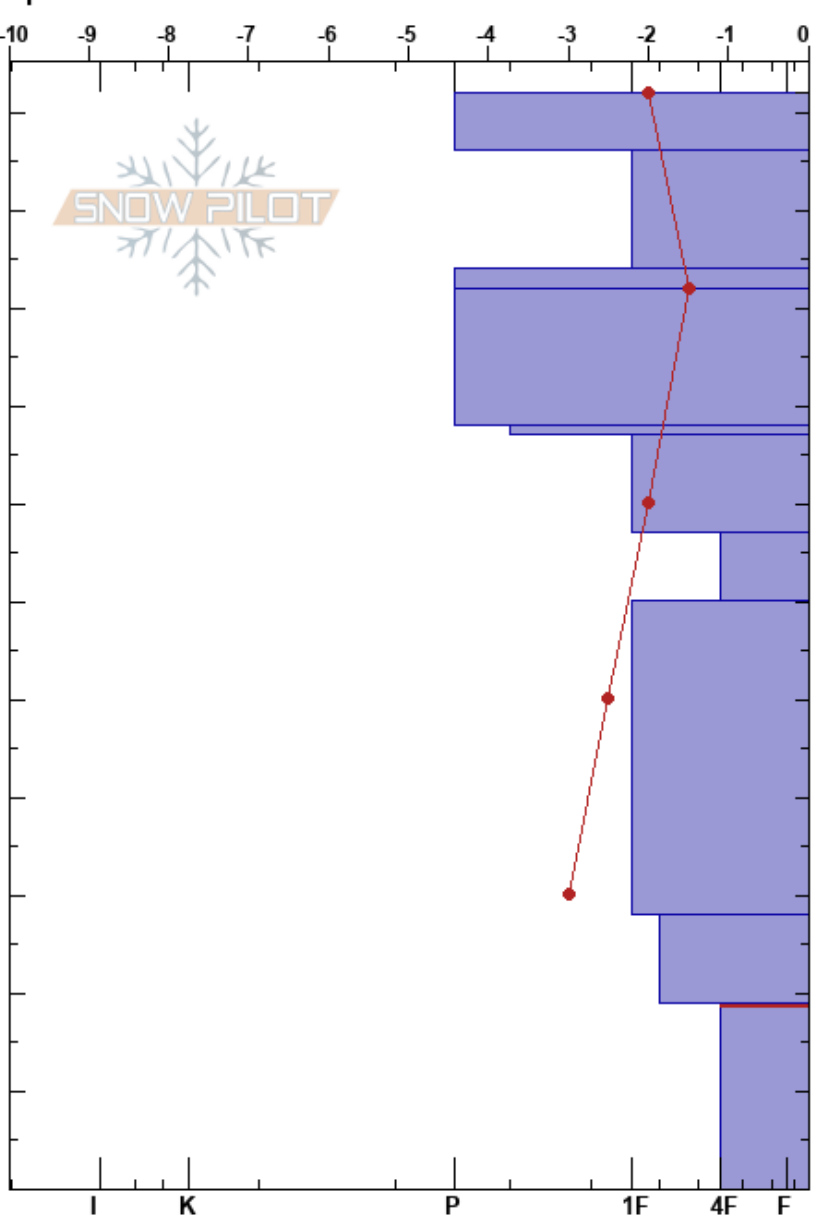

240424 Sister 2HI
 Loveland Pass
 CO
 Elevation: 11789 ft
 Aspect: N
 Specifics:

Ryan Zarter
 04/24/2024 - 12:00pm
 Co-ord: 39.67500N, -105.89060W
 Slope Angle: 26°
 Wind Loading: no

Stability:
 Air Temperature: 4.5°C
 Sky Cover: BKN
 Precipitation: NO
 Wind: W Light Breeze

HS:112
 PF:25
 PS:5
 60-28cm: Dust at around 50cm
 19-0cm: Problematic layer

Elevation (cm)	Crystal		Moisture	ρ kg/m ³	Stability tests & Layer comments
	Form	Size			
112	☐	0.5			
110	⊙⊙		D-M		
100	●	0.5	D		
90	⊙⊙		D		
80	●	0.5	D		
80	⊙⊙		D		
70	⊖	1	D		
60	⊖	1.5	D		
50					
40	⊖	1-1.5	D		60-28cm: Dust at around 50cm
30					
20	⊖	2	D		←ECTP26 @19cm
10	^	4-6	D		
0					