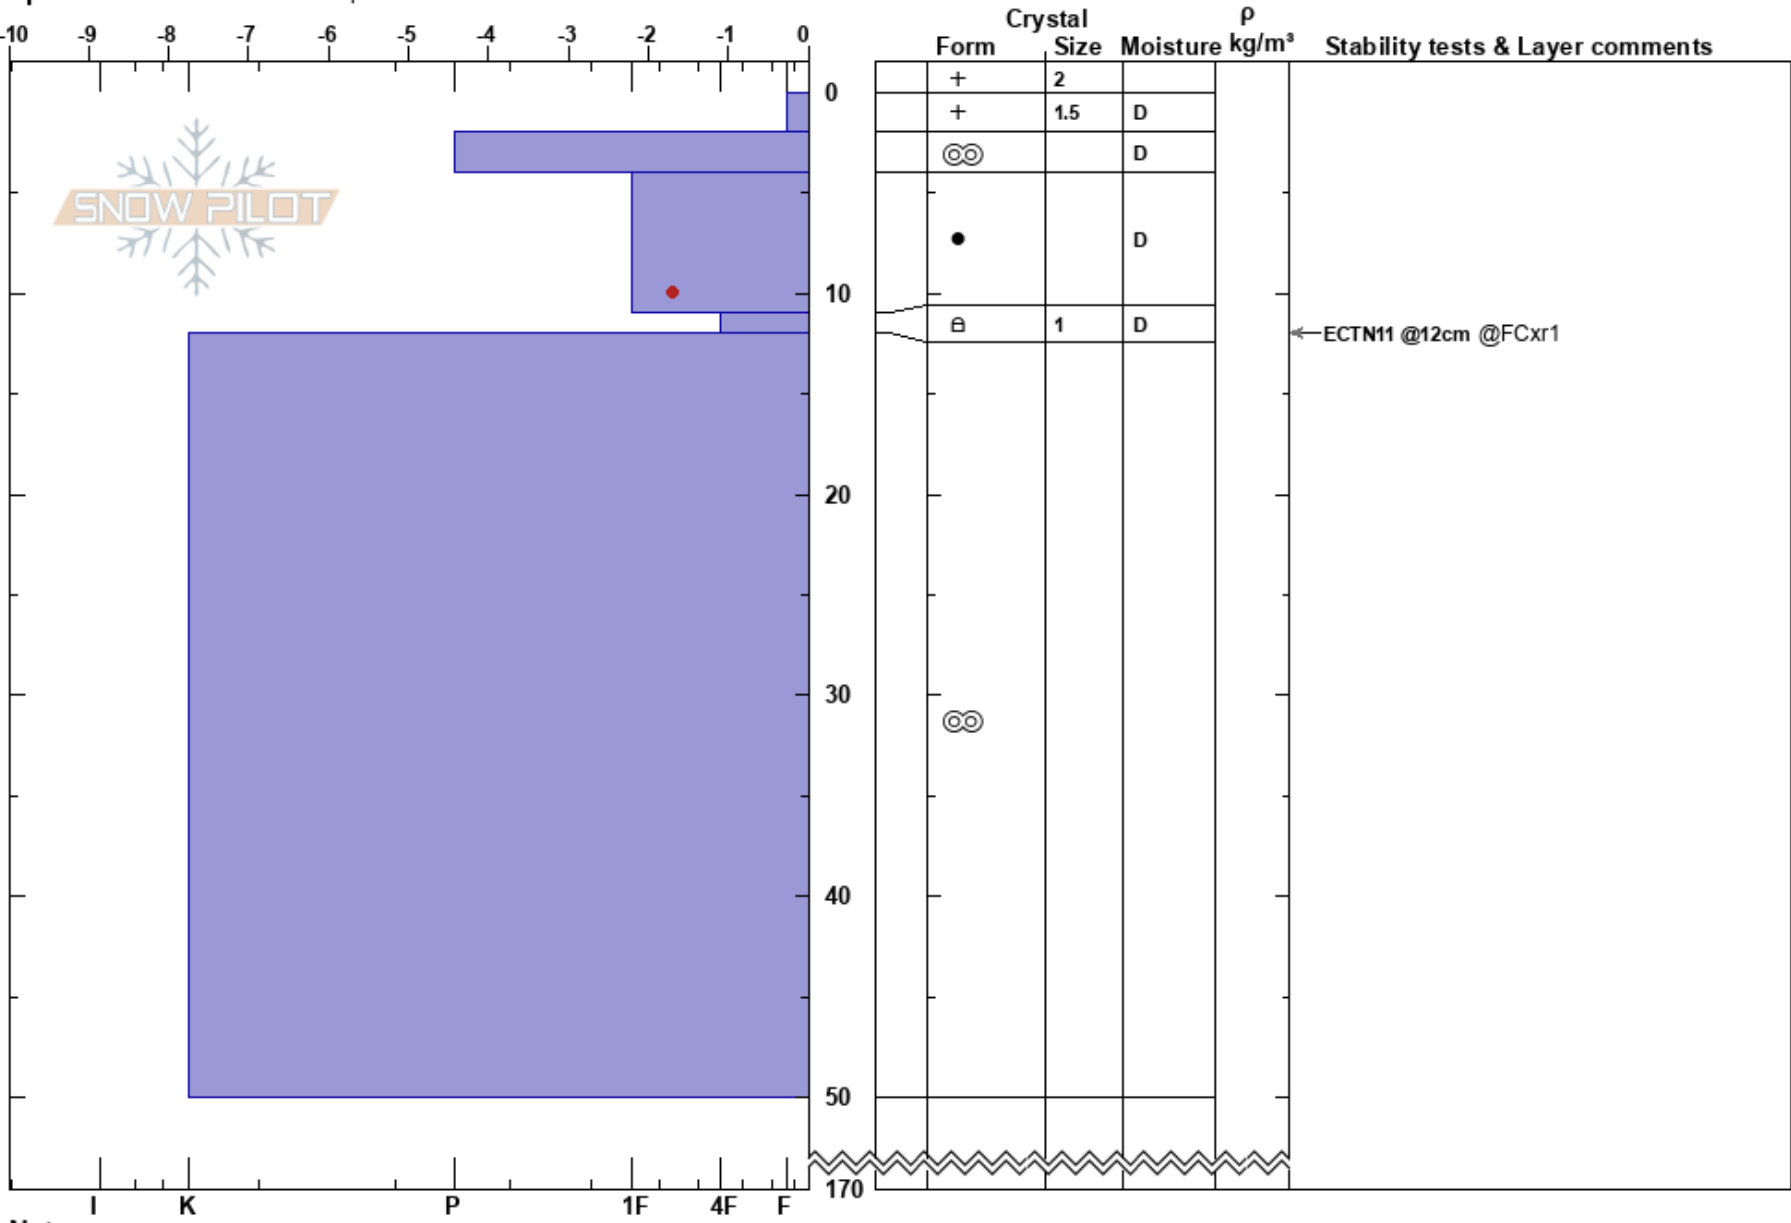

Vallientjärhite TL
 Borkafjället
 Sweden
Elevation: 890 m
Aspect: SE
Specifics: We snowmobiled slope

Stefan Lundin
 24/04/2024 - 11:00
Co-ord: 65.20340N, 15.49115E
Slope Angle: 32°
Wind Loading: no

Stability: **HS:**170 **Layer Notes:**
Air Temperature: -2.4°C **PF:**10
Sky Cover: OVC
Precipitation: S-1
Wind: NE Light Breeze

Notes: Läformation nedan en mindre rygg.