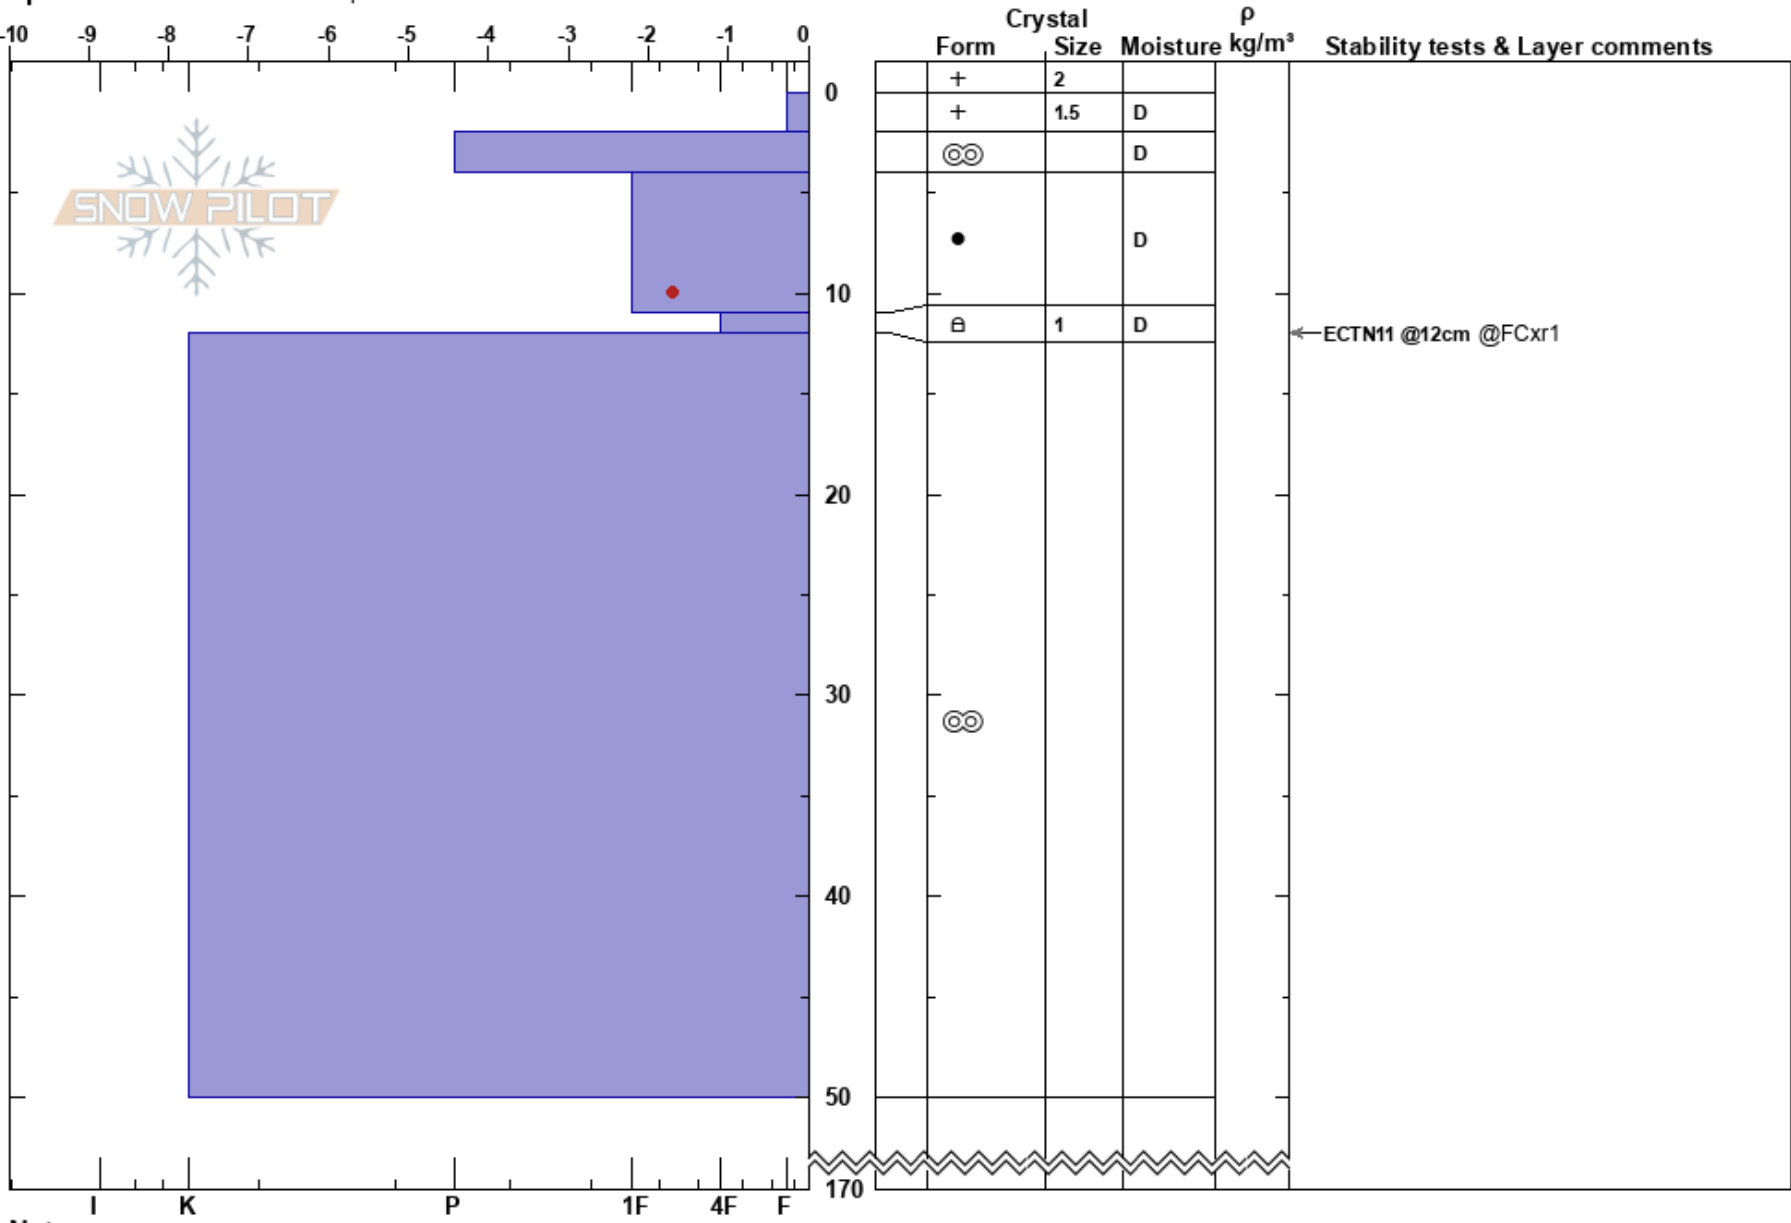

Vallientjärhte TL
 Borkafället
 Sweden
Elevation: 890 m
Aspect: SE
Specifics: We snowmobiled slope

Stefan Lundin
 24/04/2024 - 11:00
Co-ord: 65.20340N, 15.49115E
Slope Angle: 32°
Wind Loading: no

Stability: **HS:**170 **Layer Notes:**
Air Temperature: -2.4°C **PF:**10
Sky Cover: OVC
Precipitation: S-1
Wind: NE Light Breeze

Notes: Läformation nedan en mindre rygg.