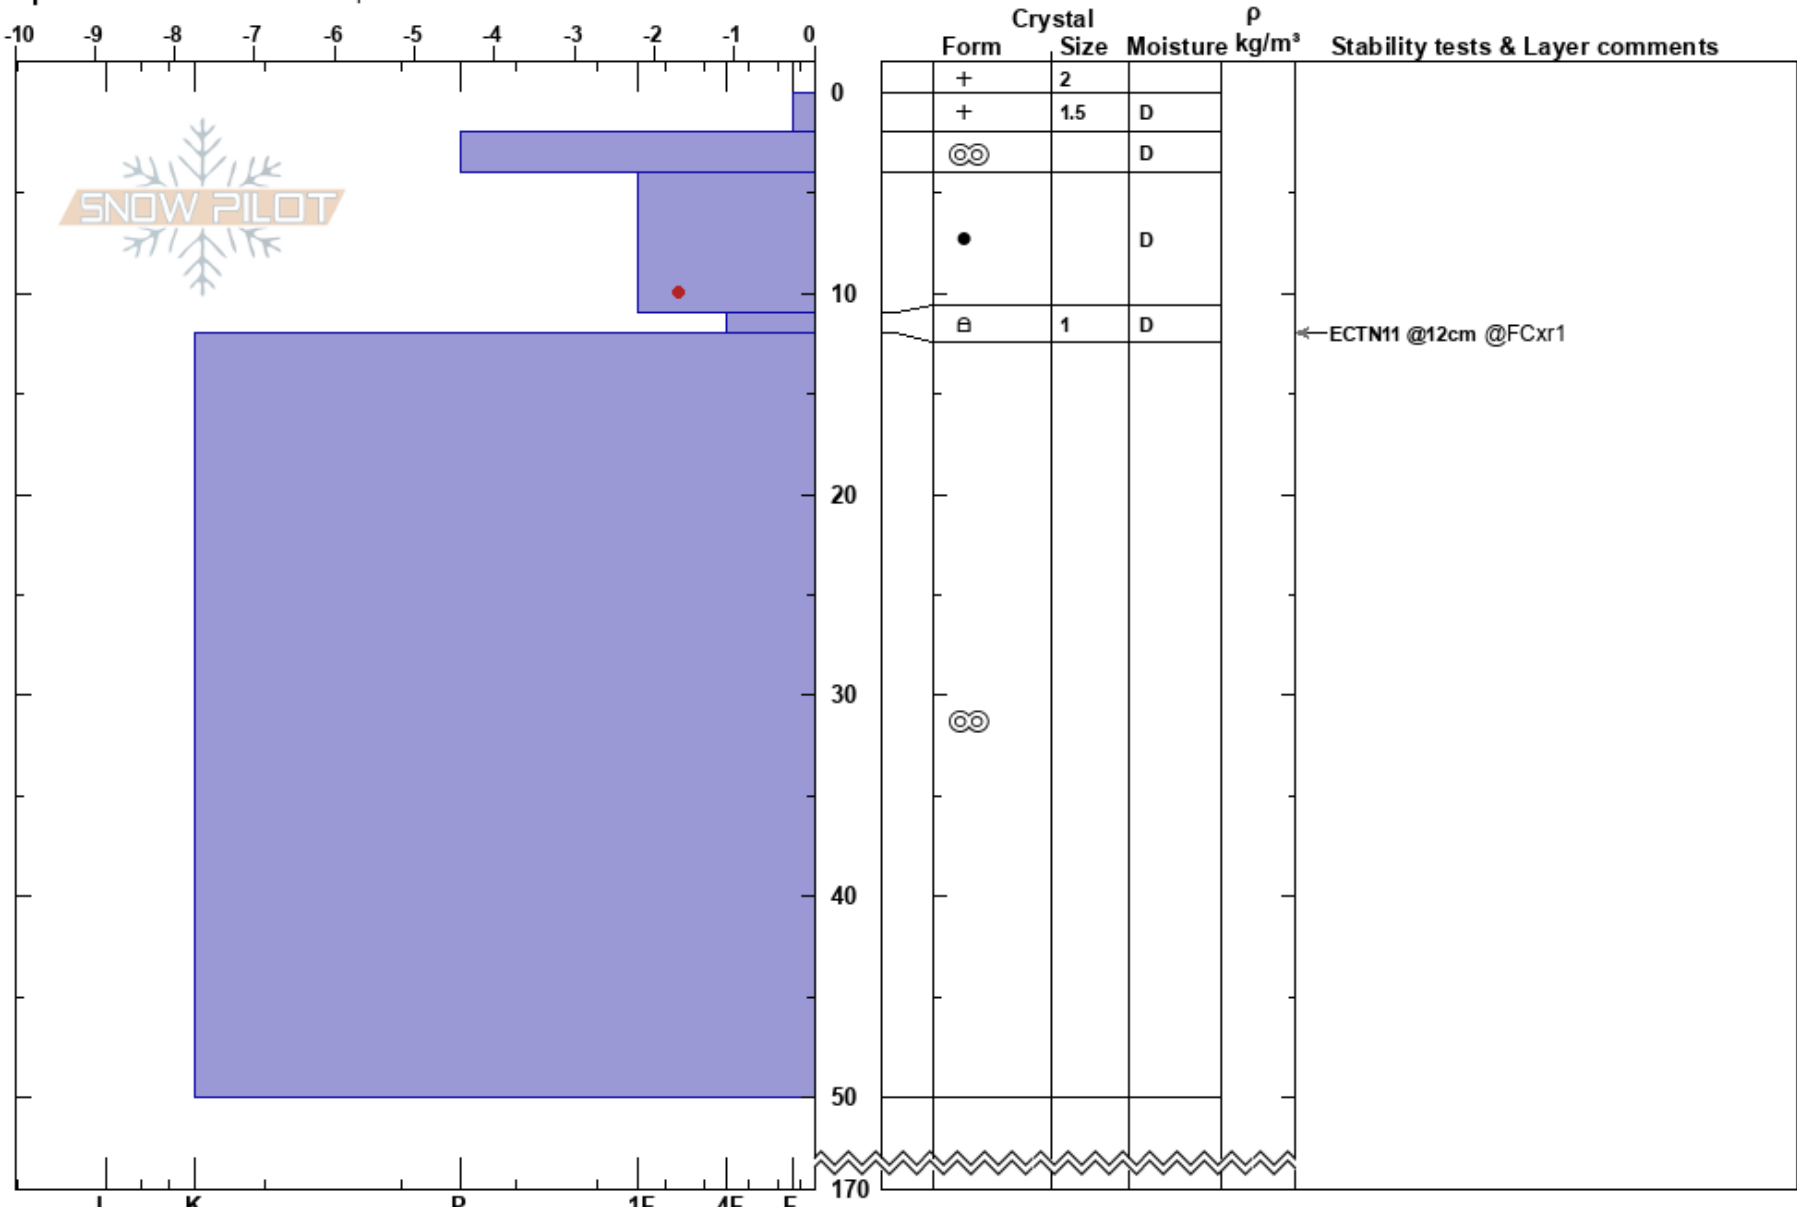

Vallientjärhte TL
 Borkafället
 Sweden
Elevation: 890 m
Aspect: SE
Specifics: We snowmobiled slope

Stefan Lundin
 24/04/2024 - 11:00
Co-ord: 65.20340N, 15.49115E
Slope Angle: 32°
Wind Loading: no

Stability: **HS:**170 **Layer Notes:**
Air Temperature: -2.4°C **PF:**10
Sky Cover: OVC
Precipitation: S-1
Wind: NE Light Breeze

Notes: Läformation nedan en mindre rygg.