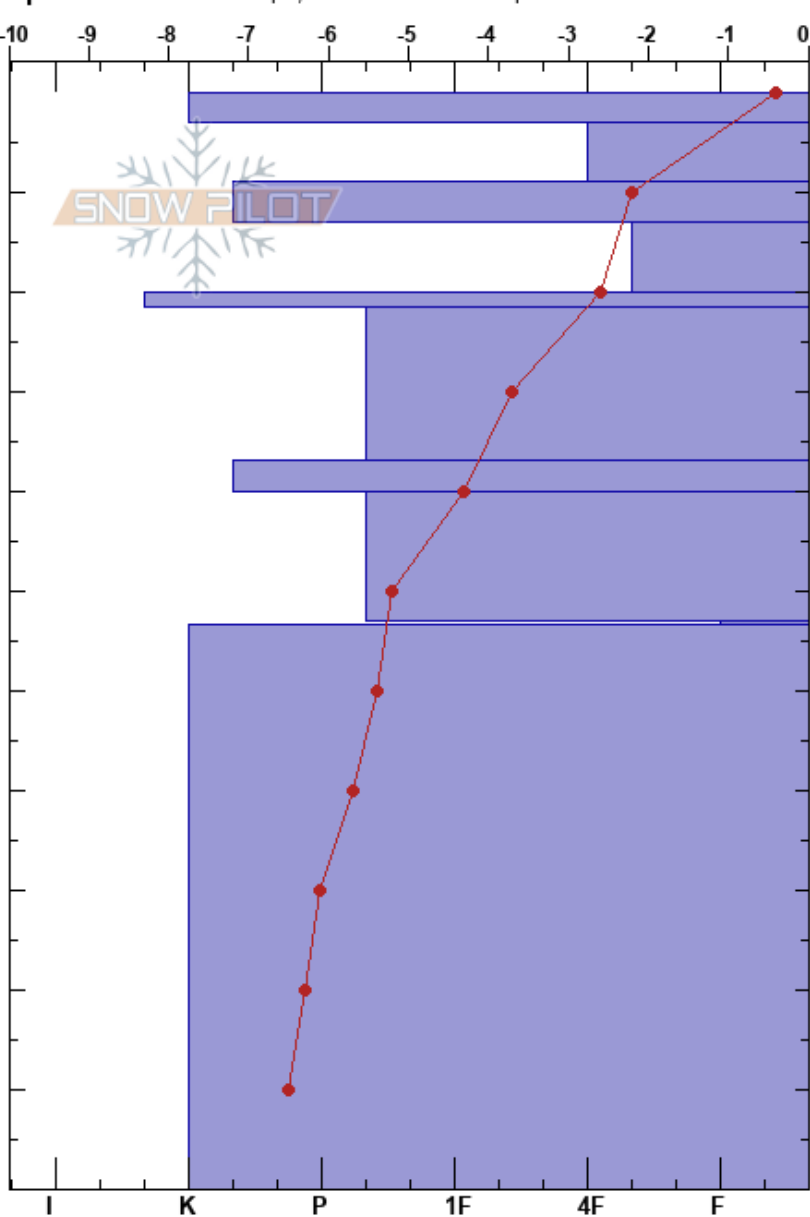

Vindheimajökull-Bunga
Tröllaskagi
Iceland
Elevation: 1340 m
Aspect: 44°

Anton Berg Carrasco
23/04/2024 - 10:40
Co-ord: 65.65448N, -18.28199W
Slope Angle: 32°
Wind Loading: previous

Stability:
Air Temperature: 2.2°C
Sky Cover: CLR
Precipitation: NO
Wind: W Light Breeze

PF:16
Layer Notes:
53-53.5cm: Problematic layer

Specifics: We skied slope; We snowmobiled slope

Form	Crystal Size	Moisture	ρ kg/m ³	Stability tests & Layer comments
☉☉				
☉☉	1-3	D		
/	1-2	D		
☉☉		D		
/	2	D		
■		D		
●	0.5	D		
☉☉		D		
●	0.5-1	D		
⚡	2-4	D		
●	0.3-0.5	D		

Notes: Athugun á ástandi snjóþekju í hæð í kjölfar hláku.
Jafnhitastigull er áberandi. Sterk brúunaráhrif í snjóþekju.

ECTX