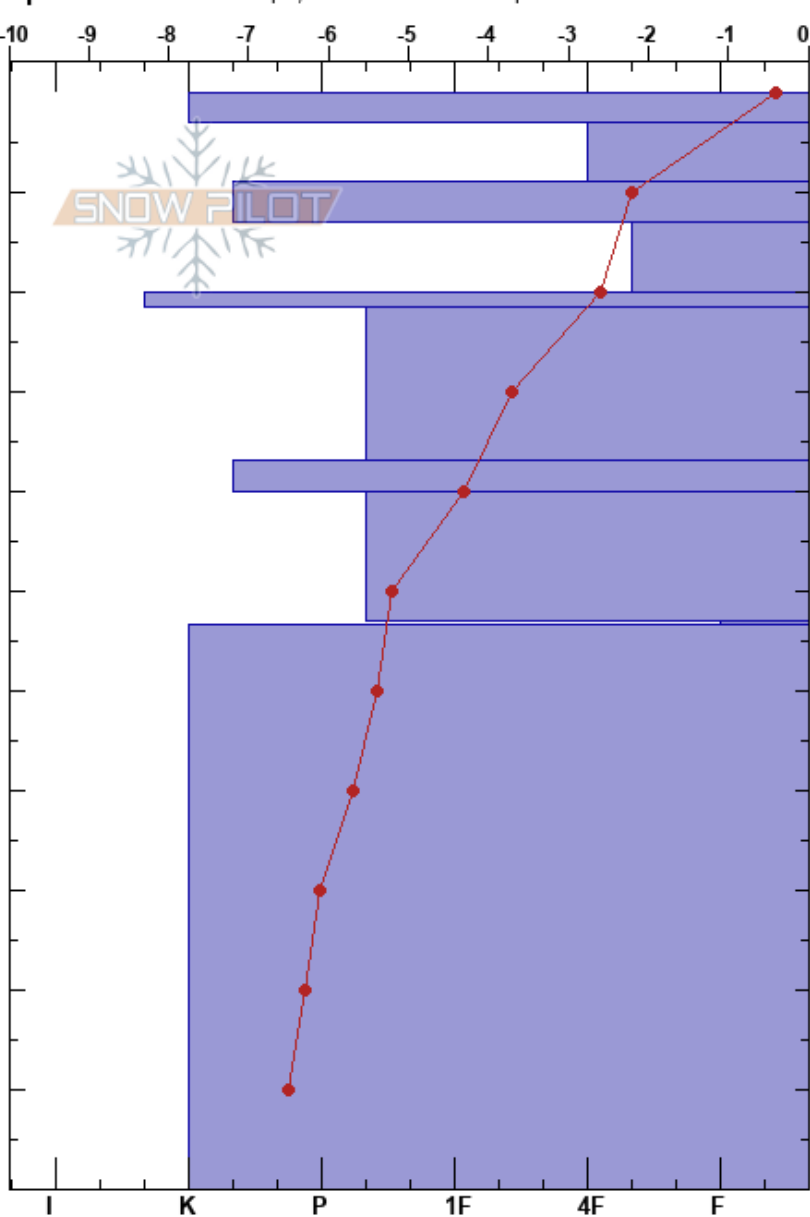

Vindheimajökull-Bunga
Tröllaskagi
Iceland
Elevation: 1340 m
Aspect: 44°

Anton Berg Carrasco
23/04/2024 - 10:40
Co-ord: 65.65448N, -18.28199W
Slope Angle: 32°
Wind Loading: previous

Stability:
Air Temperature: 2.2°C
Sky Cover: CLR
Precipitation: NO
Wind: W Light Breeze

PF:16
Layer Notes:
53-53.5cm: Problematic layer

Specifics: We skied slope; We snowmobiled slope

Form	Crystal Size	Moisture	ρ kg/m ³	Stability tests & Layer comments
⊙⊙				
⊙⊙	1-3	D		
/	1-2	D		
⊙⊙		D		
/	2	D		
■		D		
●	0.5	D		
⊙⊙		D		
●	0.5-1	D		
⊗	2-4	D		
●	0.3-0.5	D		

Notes: Athugun á ástandi snjóþekju í hæð í kjölfar hláku.
Jafnhitastigull er áberandi. Sterk brúunaráhrif í snjóþekju.

ECTX