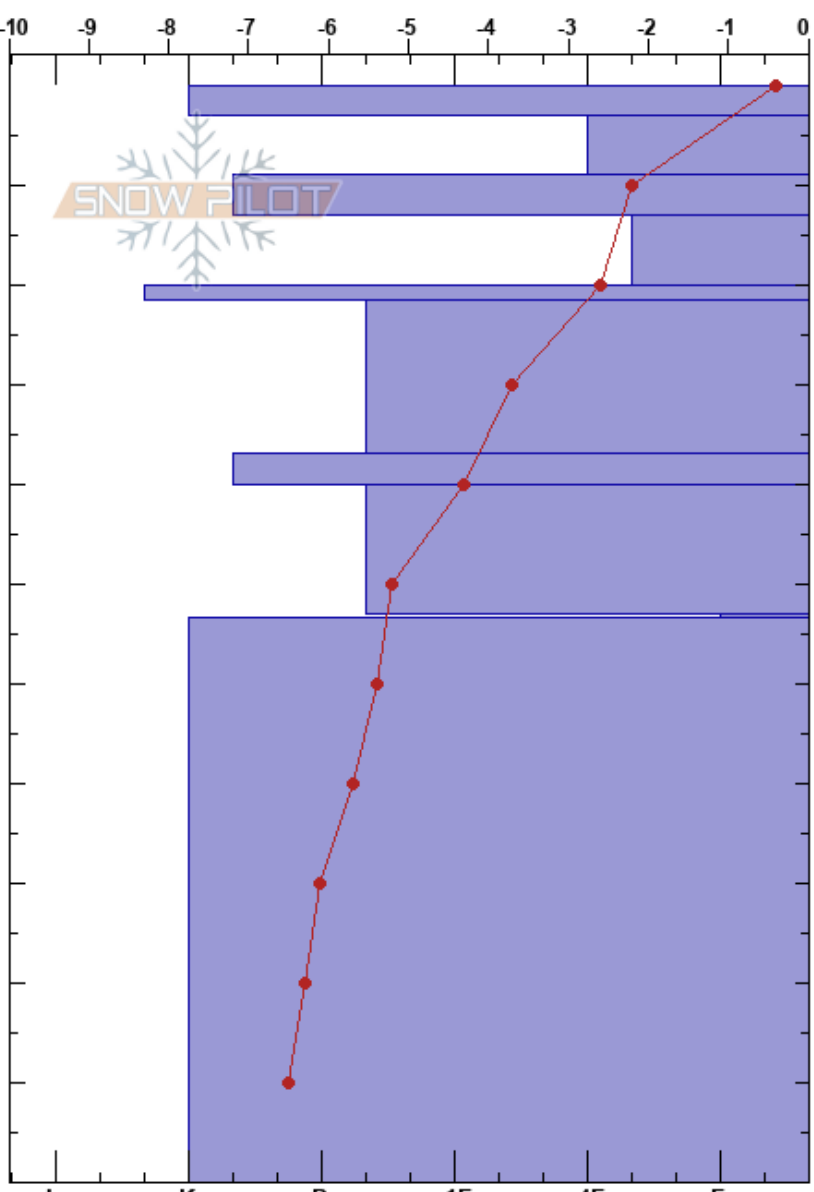

Vindheimajökull-Bunga
Tröllaskagi
Iceland
Elevation: 1340 m
Aspect: 44°

Anton Berg Carrasco
23/04/2024 - 10:40
Co-ord: 65.65448N, -18.28199W
Slope Angle: 32°
Wind Loading: previous

Stability:
Air Temperature: 2.2°C
Sky Cover: CLR
Precipitation: NO
Wind: W Light Breeze

PF:16
Layer Notes:
53-53.5cm: Problematic layer

Specifics: We skied slope; We snowmobiled slope

Form	Crystal Size	Moisture	ρ kg/m ³	Stability tests & Layer comments
⊙⊙				
⊙⊙	1-3	D		
/	1-2	D		
⊙⊙		D		
/	2	D		
■		D		
●	0.5	D		
⊙⊙		D		
●	0.5-1	D		
⊗	2-4	D		
●	0.3-0.5	D		

Notes: Athugun á ástandi snjóþekju í hæð í kjölfar hláku.
Jafnhitastigull er áberandi. Sterk brúunaráhrif í snjóþekju.

ECTX