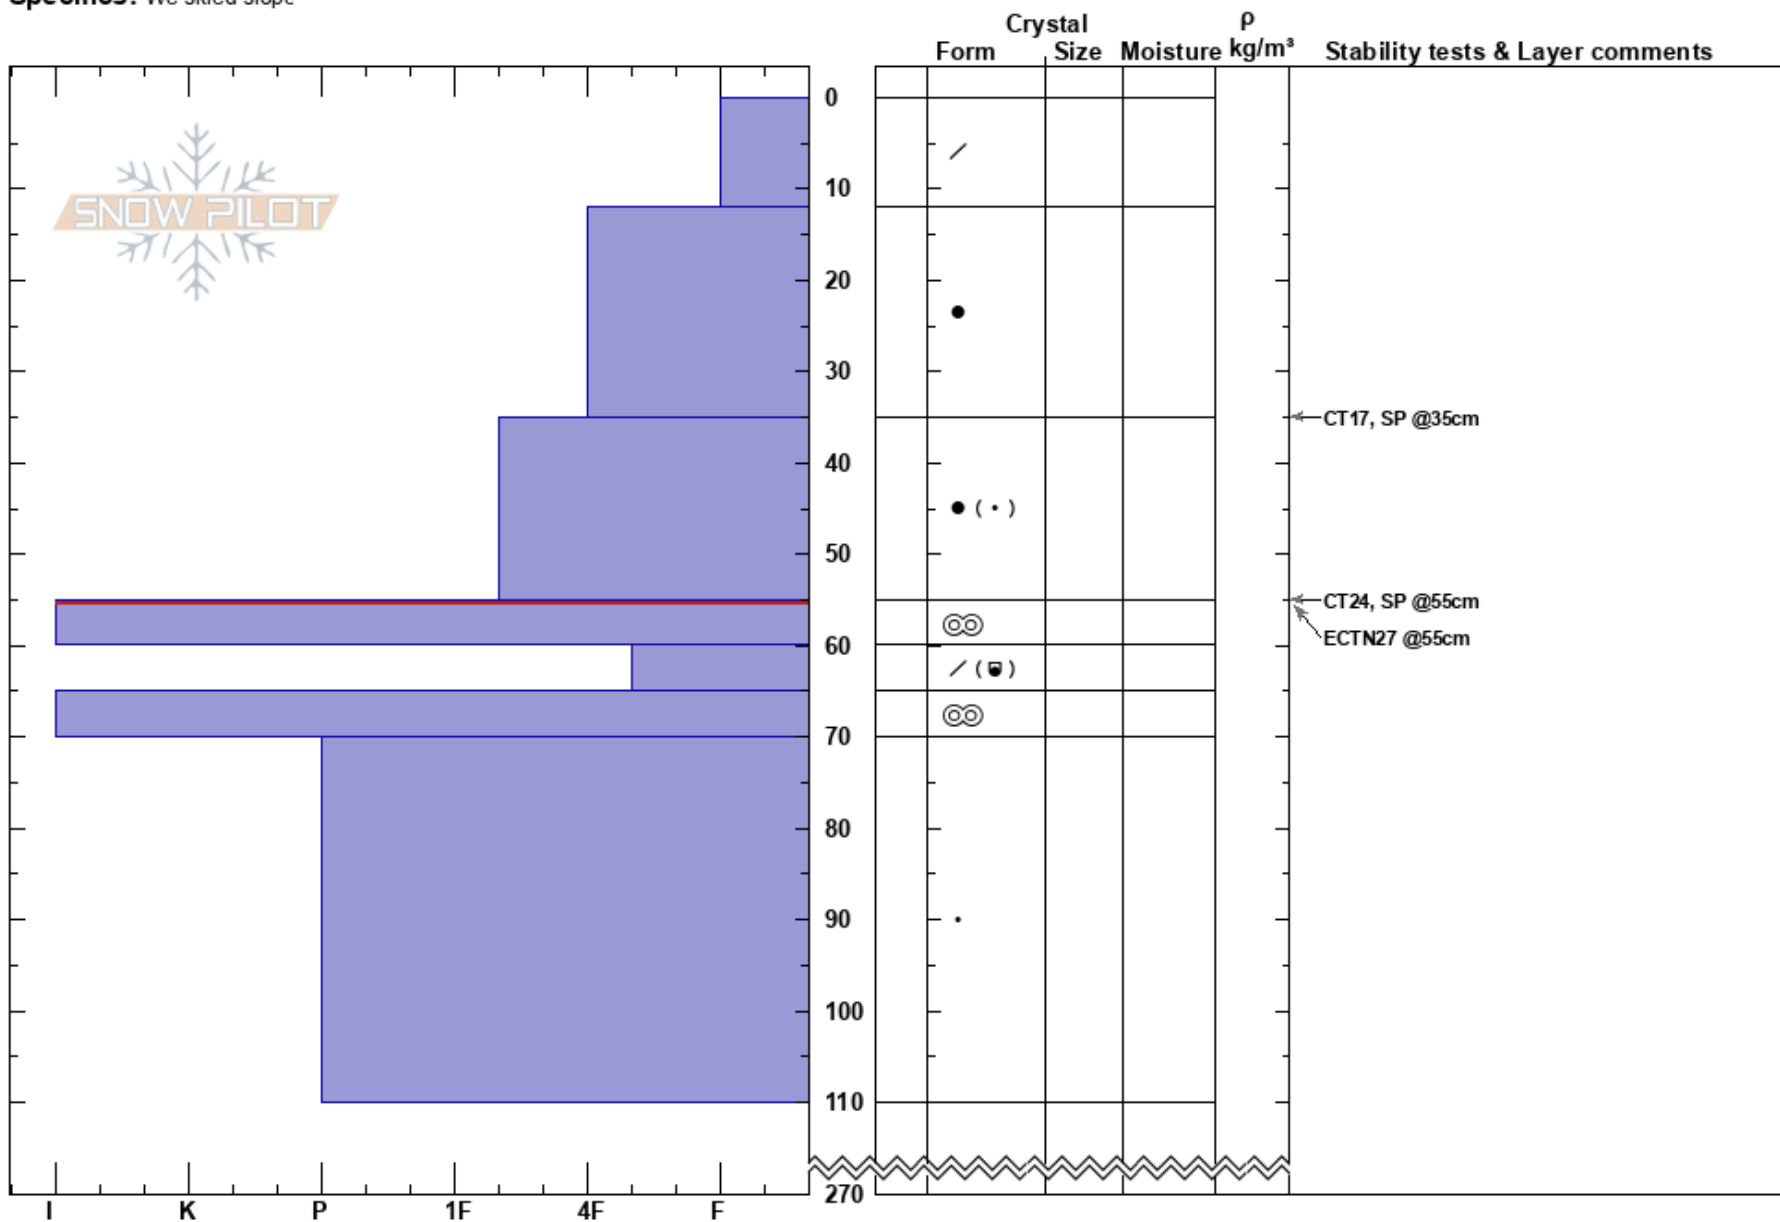

4.21.24 Mnt Ark Cirque  
 Fremont Pass  
 CO  
**Elevation:** 11800 ft  
**Aspect:** NE  
**Specifics:** We skied slope

Mike Wallace  
 04/21/2024 - 11:35am  
**Co-ord:** 39.35006N, -106.17679W  
**Slope Angle:** 22°  
**Wind Loading:** previous

**Stability:** Good **HS:**270 **Layer Notes:**  
**Air Temperature:** 37°C **PF:**16 55-60cm:Problematic layer  
**Sky Cover:** CLR **PS:** 6  
**Precipitation:** NO  
**Wind:** SW Light Breeze

Notes: