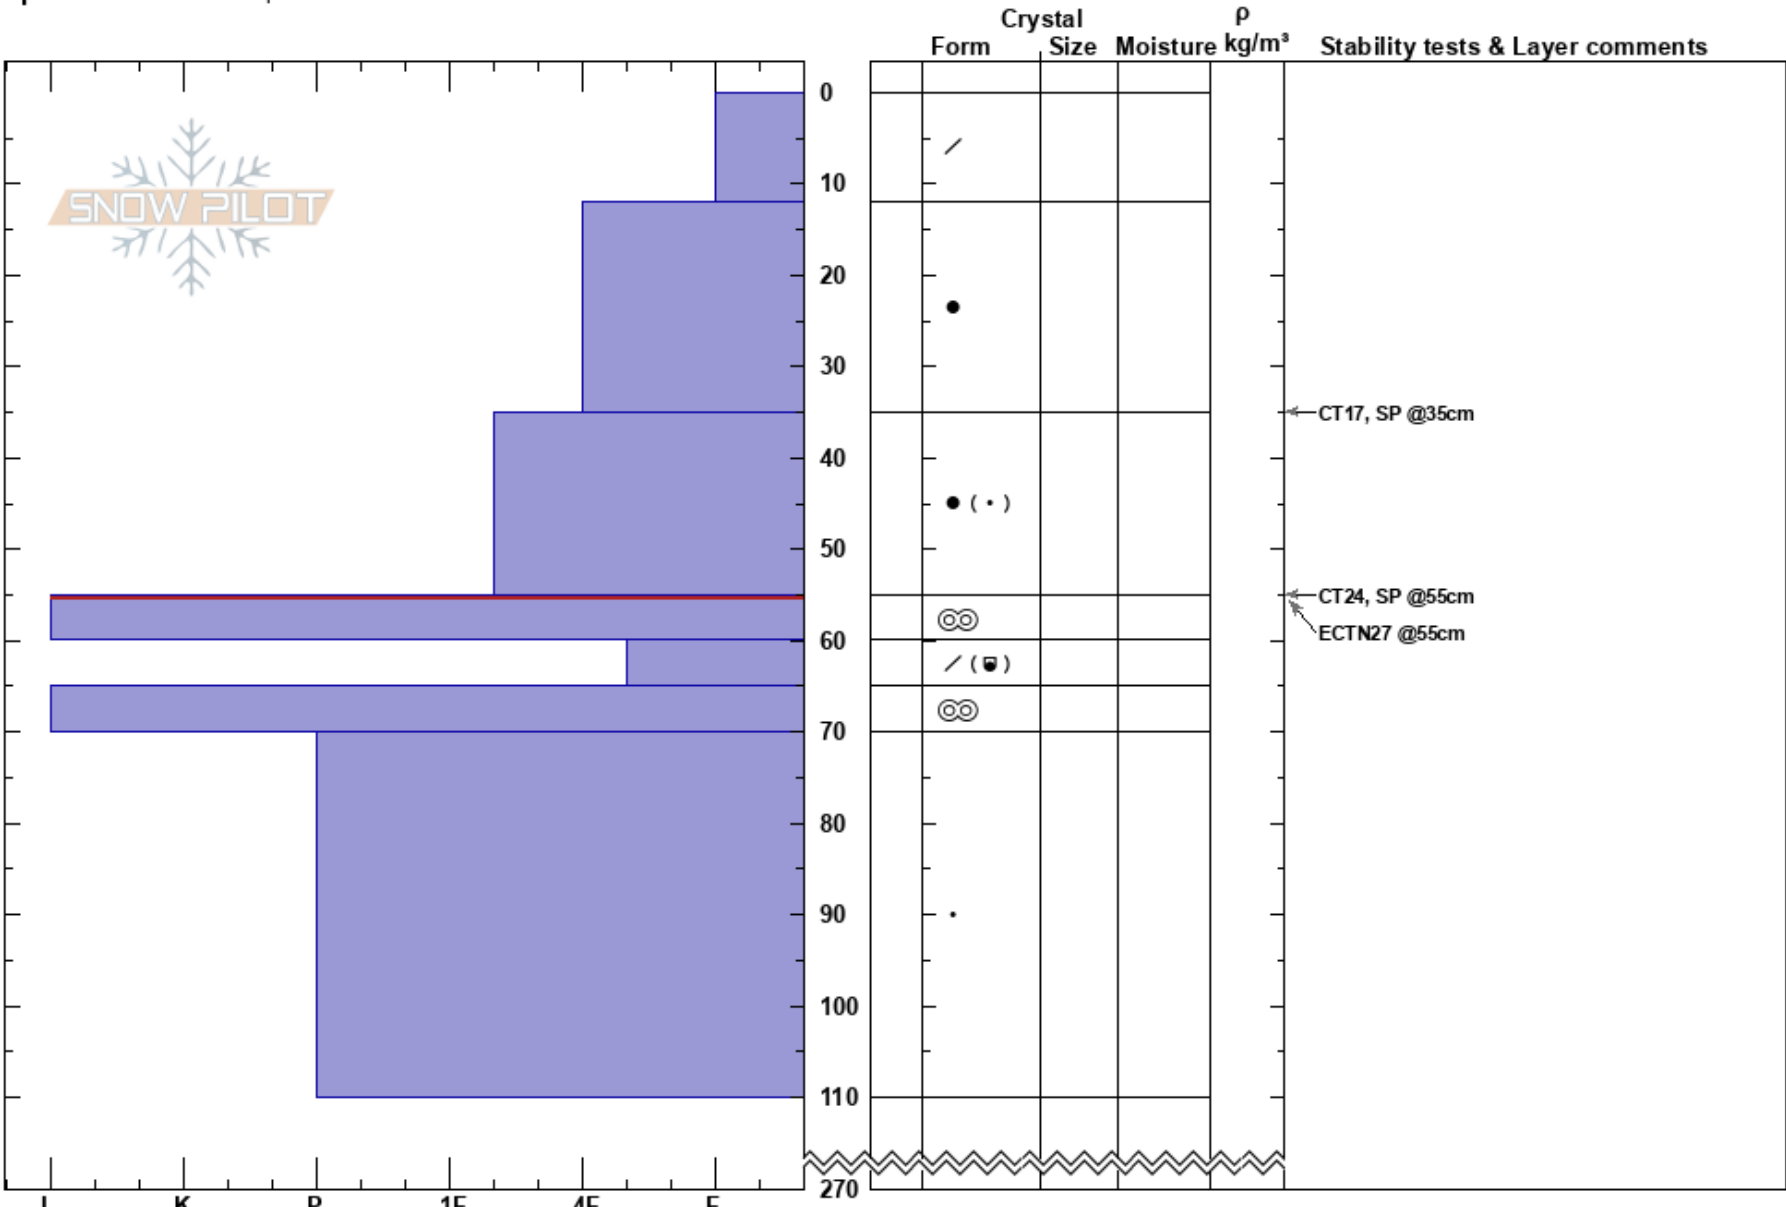

4.21.24 Mnt Ark Cirque
 Fremont Pass
 CO
Elevation: 11800 ft
Aspect: NE
Specifics: We skied slope

Mike Wallace
 04/21/2024 - 11:35am
Co-ord: 39.35006N, -106.17679W
Slope Angle: 22°
Wind Loading: previous

Stability: Good
Air Temperature: 37°C
Sky Cover: CLR
Precipitation: NO
Wind: SW Light Breeze

HS:270
PF:16 55-60cm:Problematic layer
PS:6

Notes: