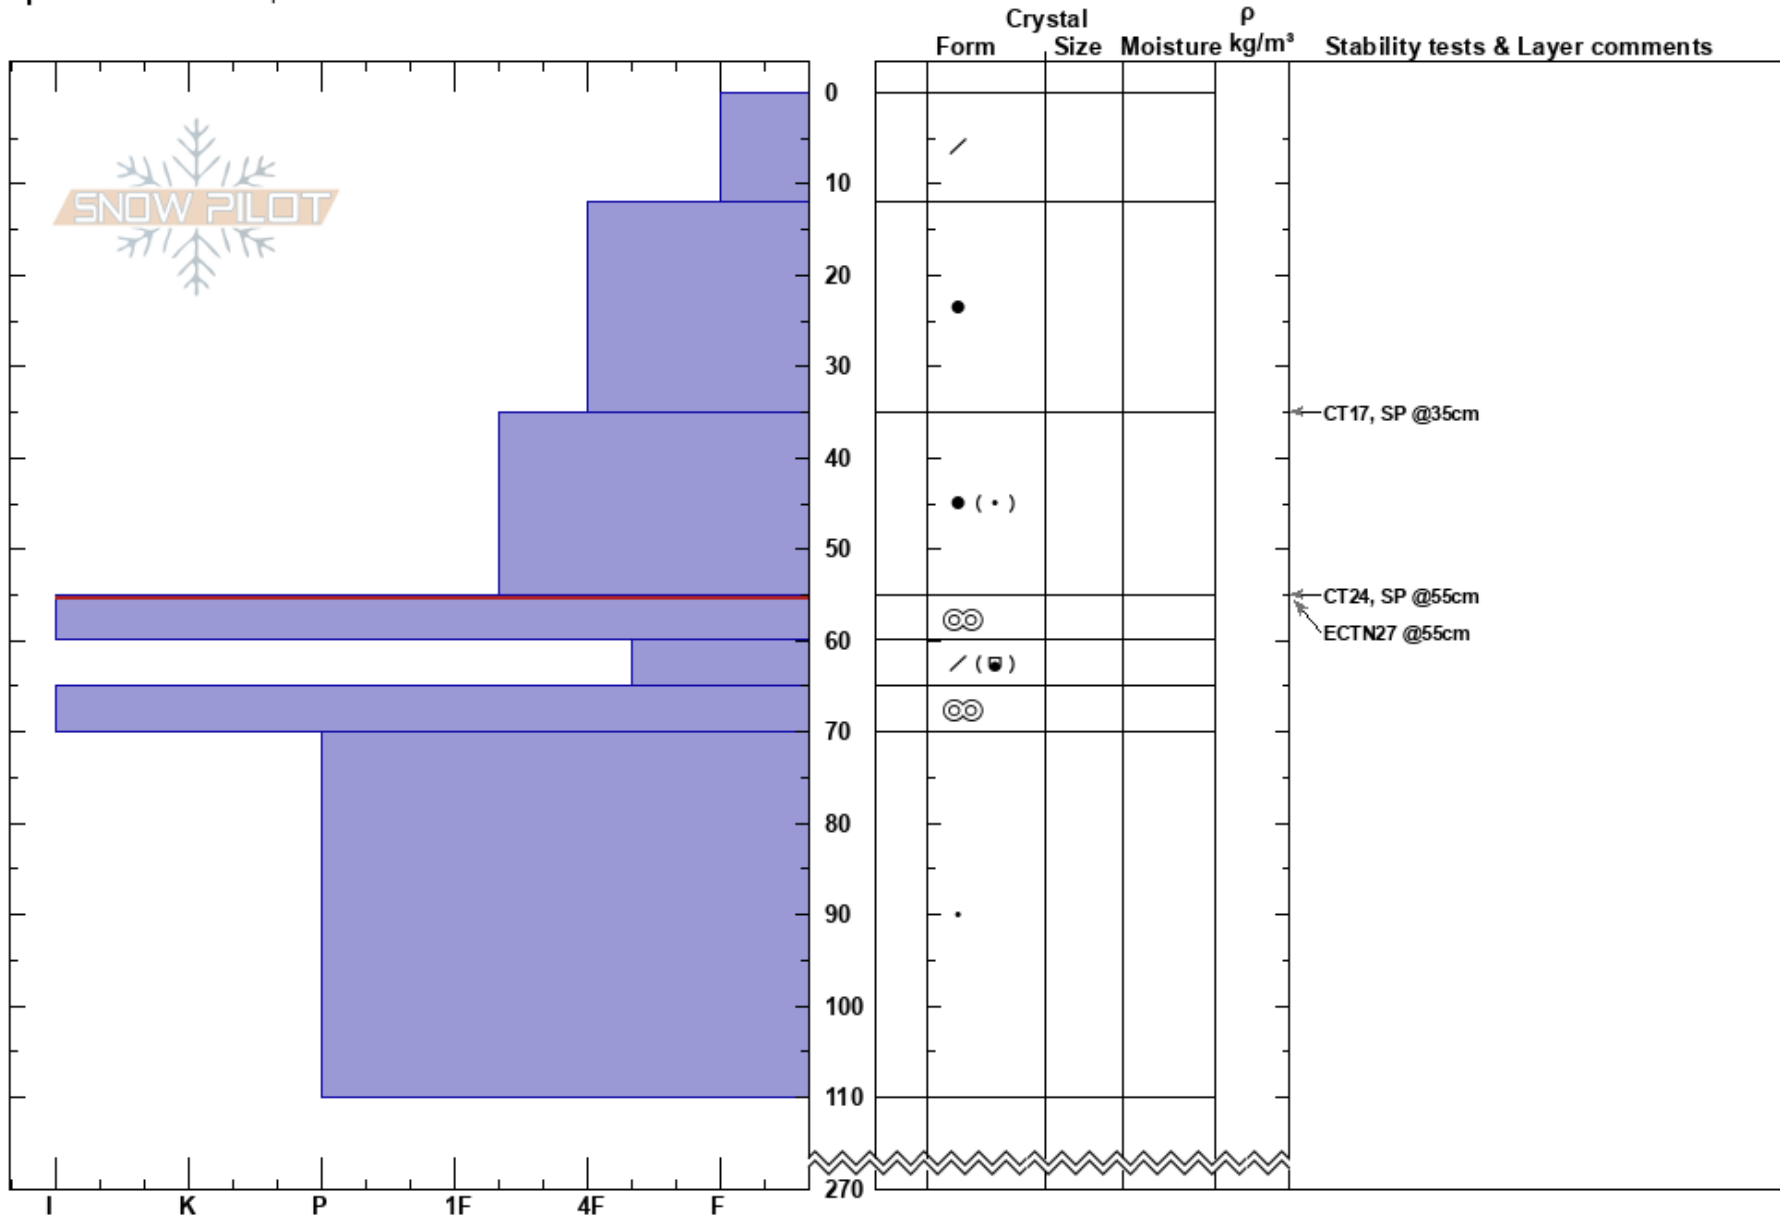

4.21.24 Mnt Ark Cirque  
 Fremont Pass  
 CO  
**Elevation:** 11800 ft  
**Aspect:** NE  
**Specifics:** We skied slope

Mike Wallace  
 04/21/2024 - 11:35am  
**Co-ord:** 39.35006N, -106.17679W  
**Slope Angle:** 22°  
**Wind Loading:** previous

**Stability:** Good **HS:**270 **Layer Notes:**  
**Air Temperature:** 37°C **PF:**16 55-60cm:Problematic layer  
**Sky Cover:** CLR **PS:** 6  
**Precipitation:** NO  
**Wind:** SW Light Breeze

Notes: