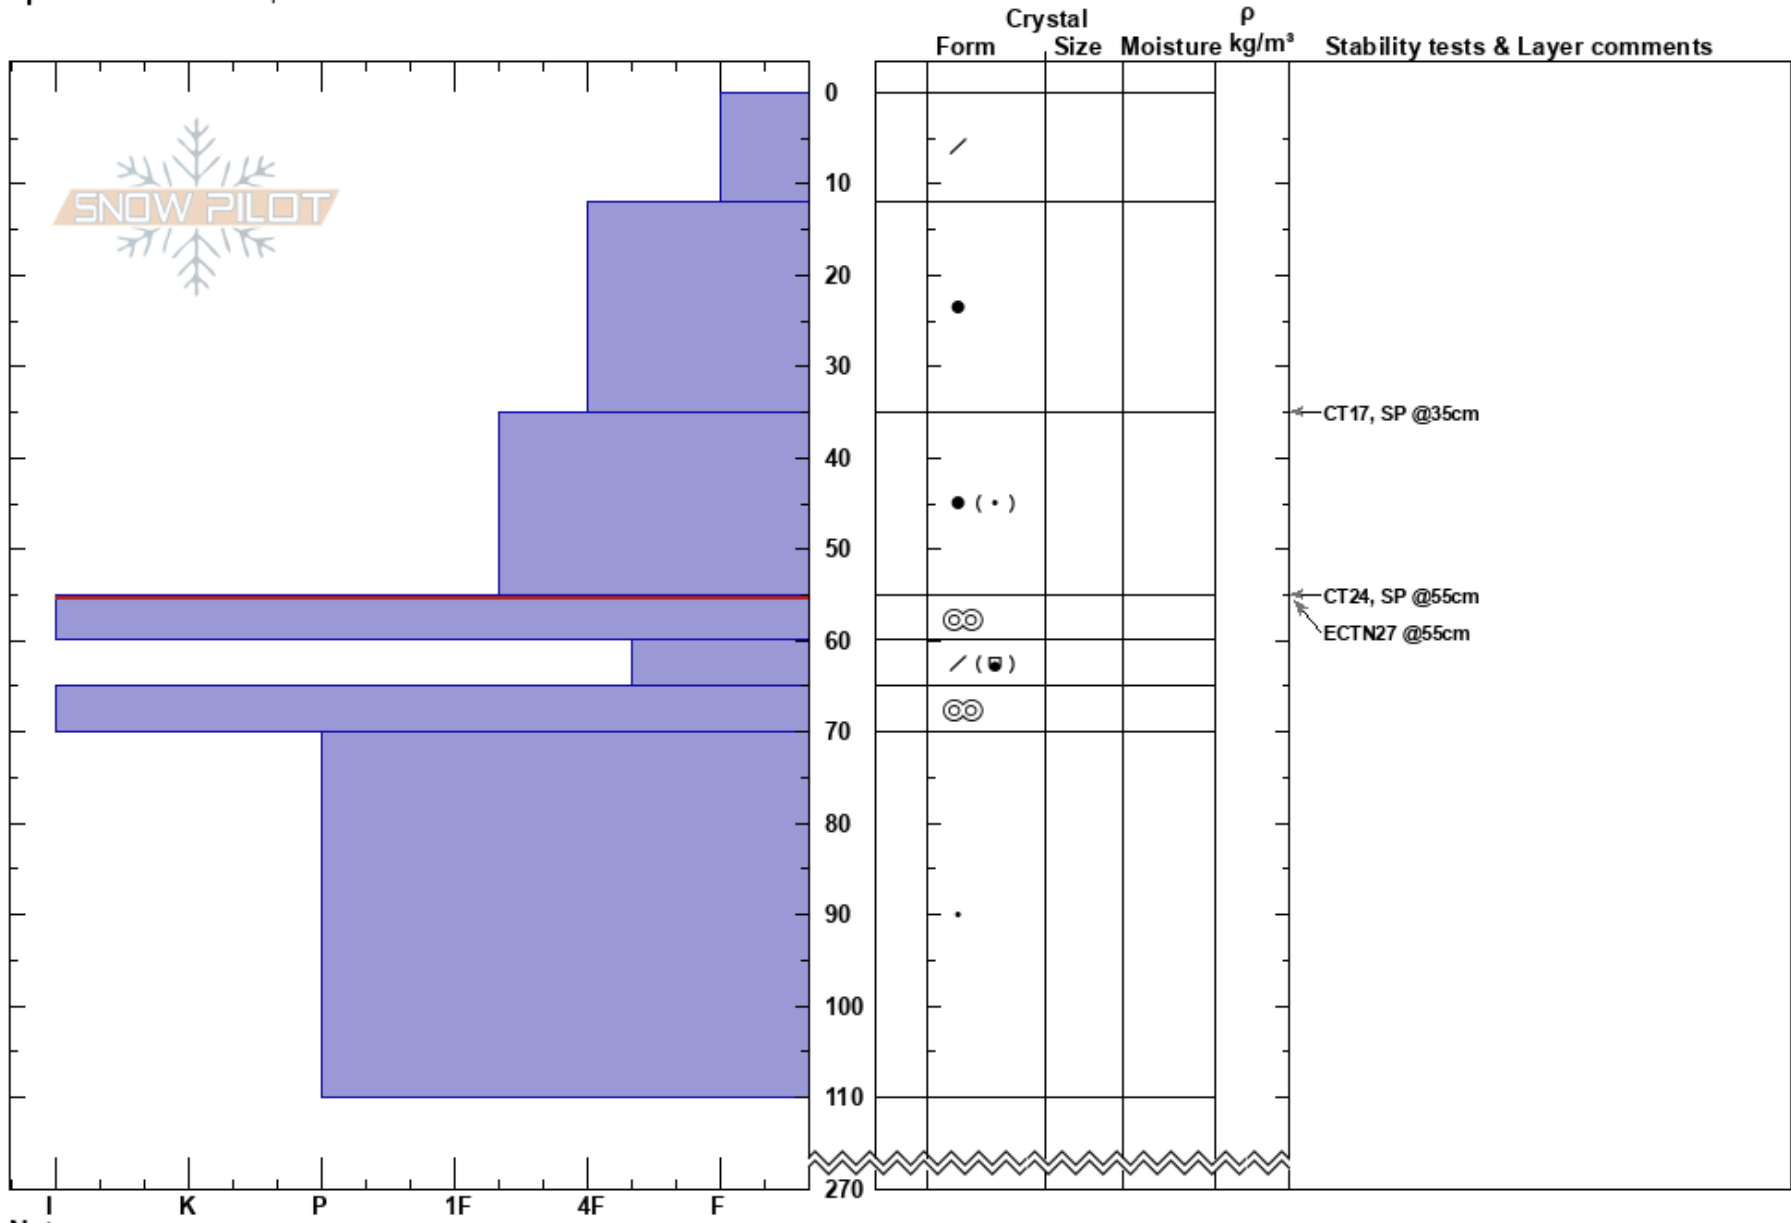

4.21.24 Mnt Ark Cirque
 Fremont Pass
 CO
Elevation: 11800 ft
Aspect: NE
Specifics: We skied slope

Mike Wallace
 04/21/2024 - 11:35am
Co-ord: 39.35006N, -106.17679W
Slope Angle: 22°
Wind Loading: previous

Stability: Good **HS:**270 **Layer Notes:**
Air Temperature: 37°C **PF:**16 55-60cm:Problematic layer
Sky Cover: CLR **PS:** 6
Precipitation: NO
Wind: SW Light Breeze

Notes: