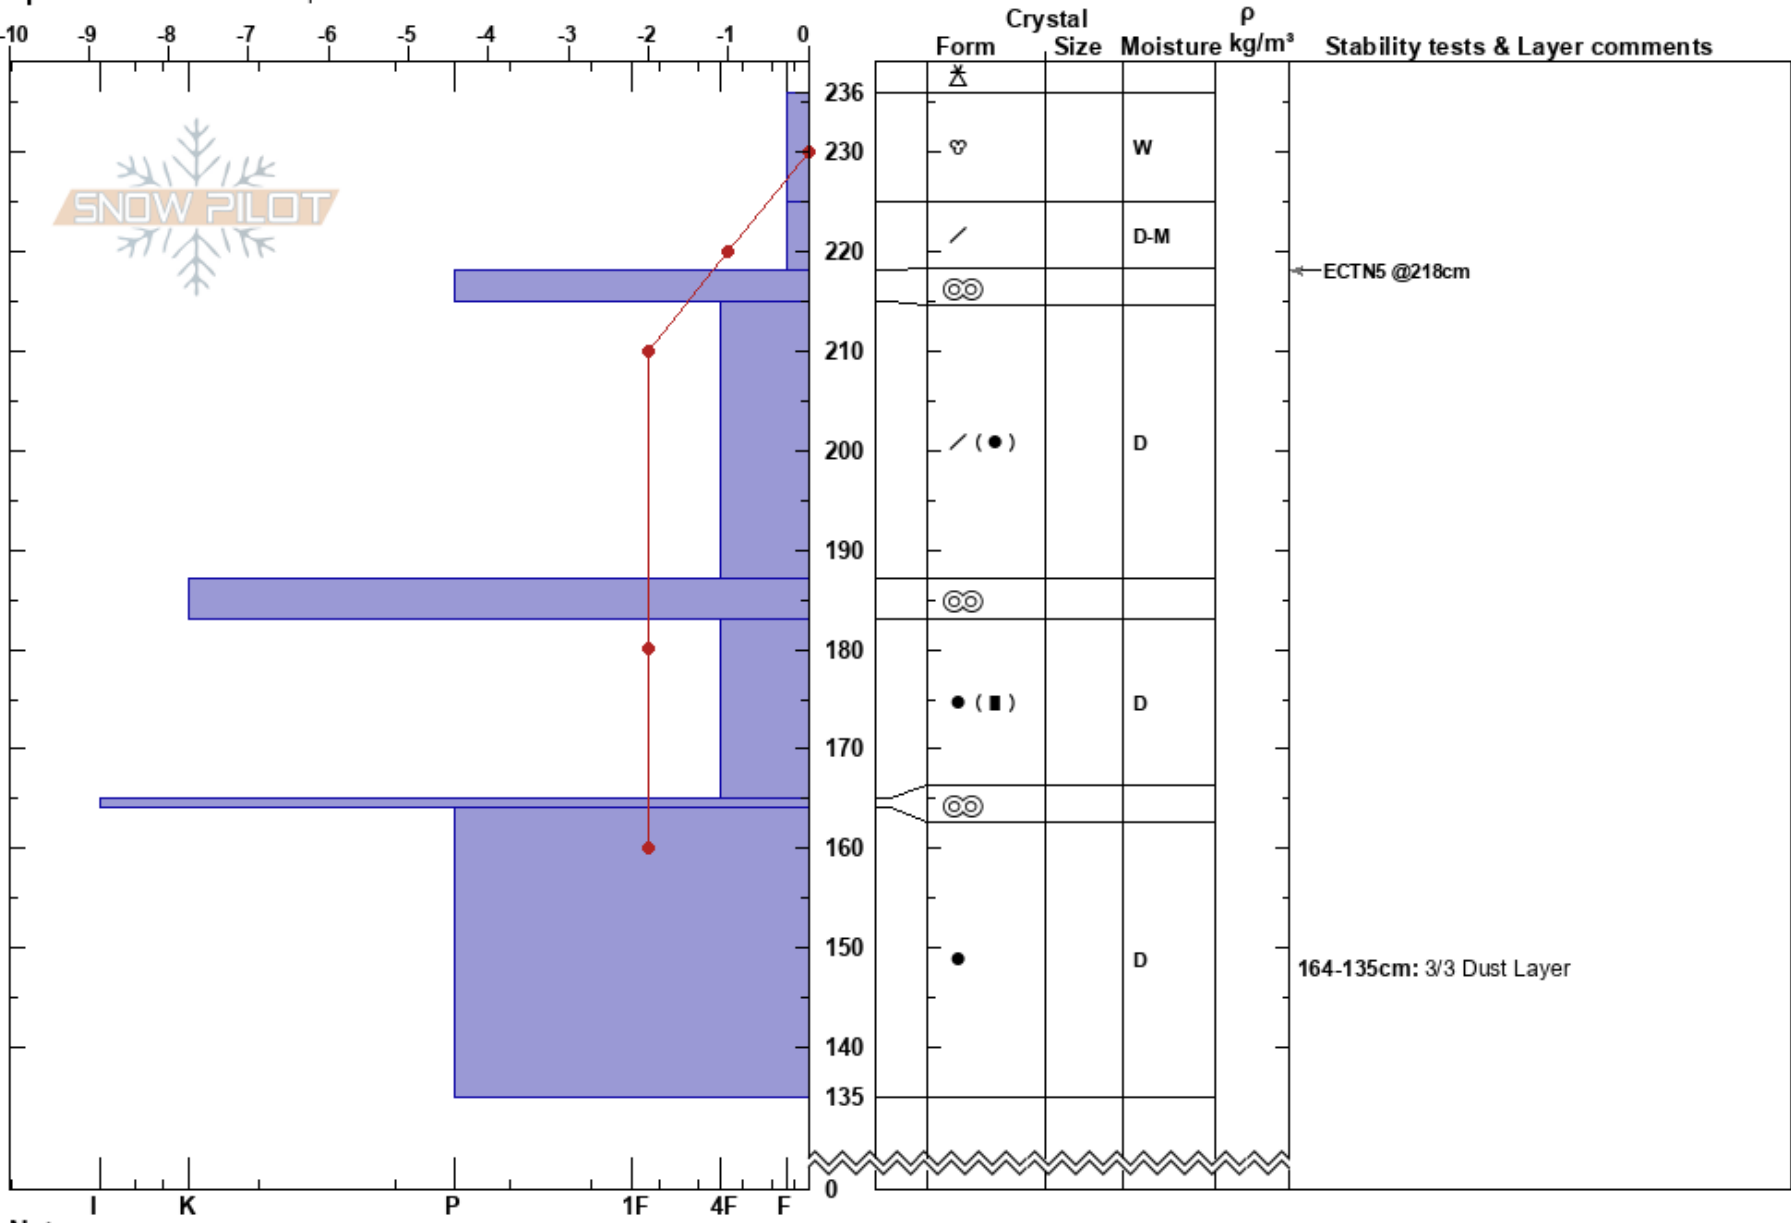

Peak One
 Tenmile Range
 CO
Elevation: 11800 ft
Aspect: NE
Specifics: Ski tracks on slope

Andrew McWilliams
 04/22/2024 - 1:00pm
Co-ord: 39.54310N, -106.11234W
Slope Angle:
Wind Loading: no

Stability:
Air Temperature: 4°C
Sky Cover: BKN
Precipitation: NO
Wind: W Strong

HS:236
PF:35
PS:25
Layer Notes:
 236-225cm: Problematic layer
 164-135cm: 3/3 Dust Layer

Notes: