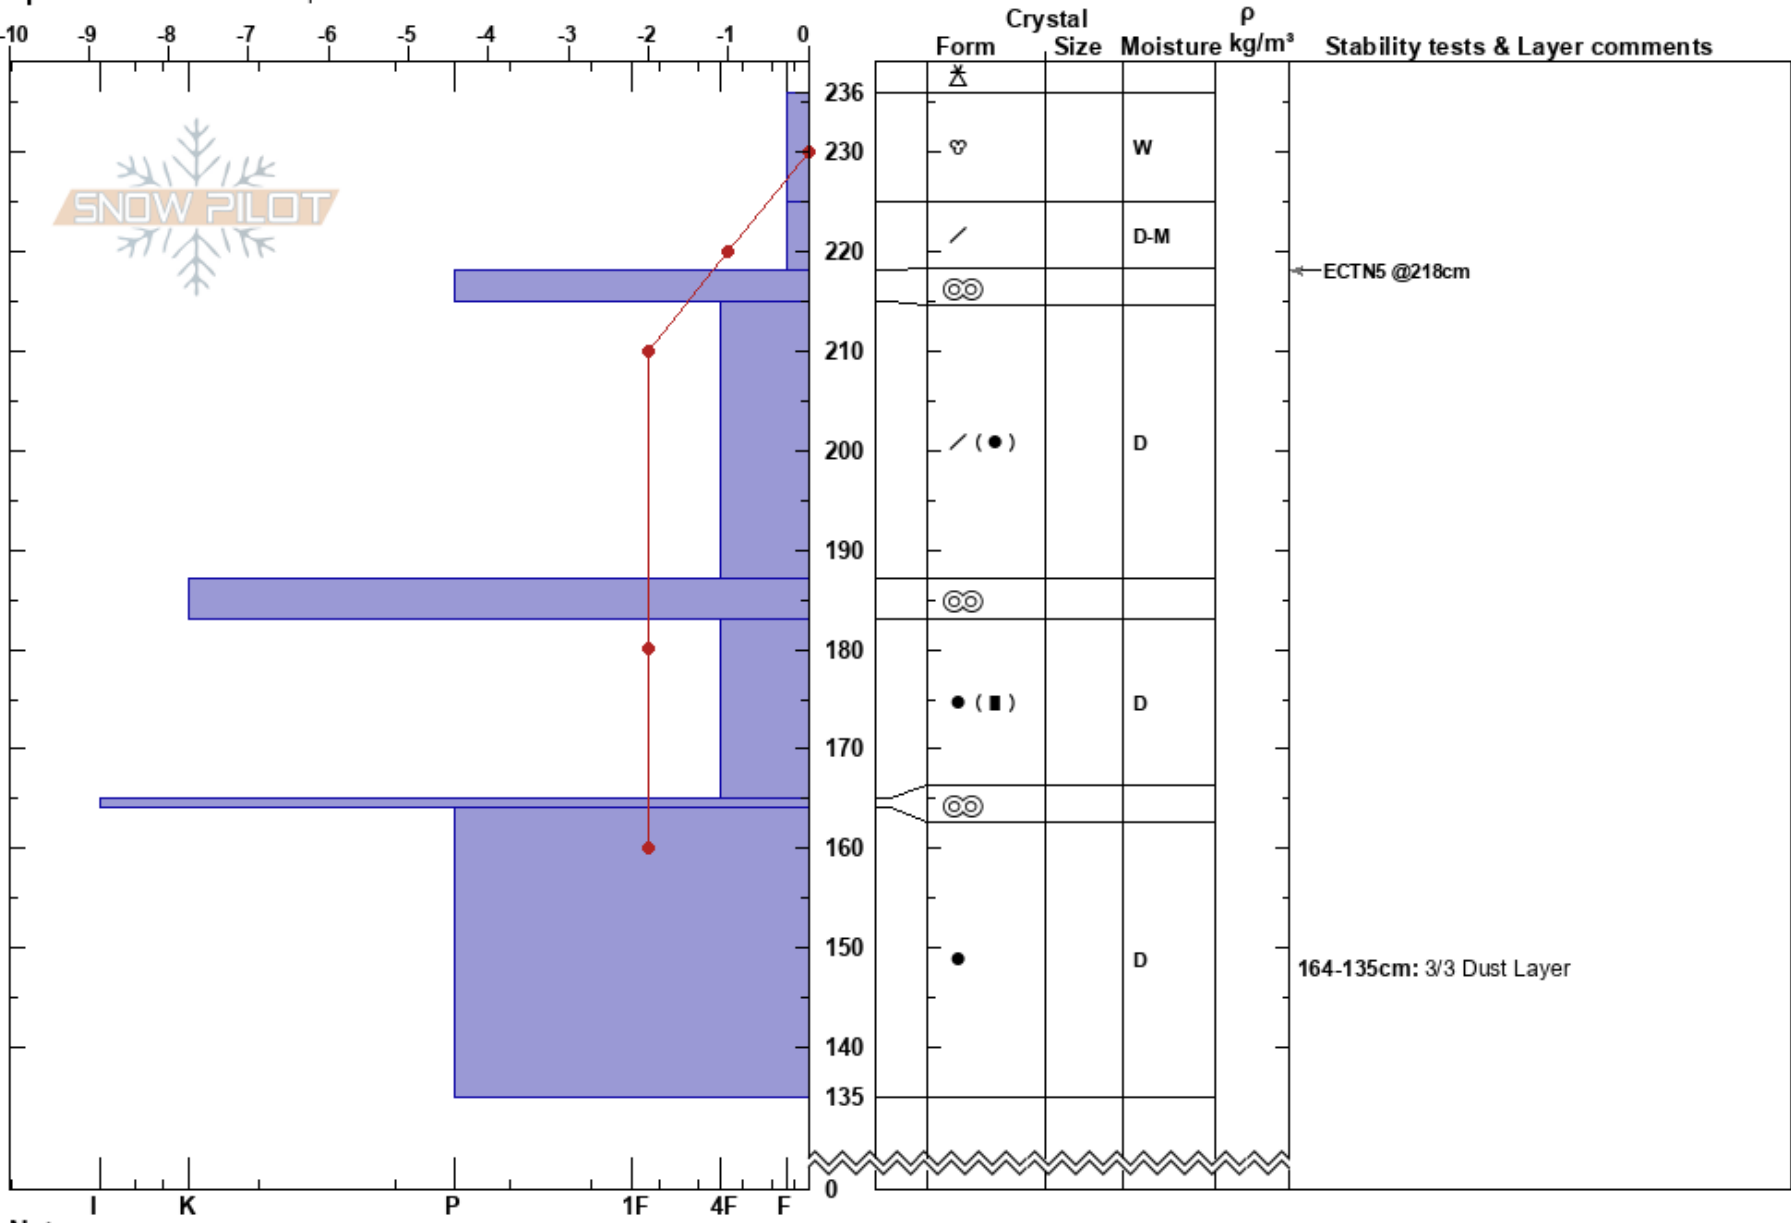

Peak One  
 Tenmile Range  
 CO  
**Elevation:** 11800 ft  
**Aspect:** NE  
**Specifics:** Ski tracks on slope

Andrew McWilliams  
 04/22/2024 - 1:00pm  
**Co-ord:** 39.54310N, -106.11234W  
**Slope Angle:**  
**Wind Loading:** no

**Stability:**  
**Air Temperature:** 4°C  
**Sky Cover:** BKN  
**Precipitation:** NO  
**Wind:** W Strong

**HS:**236  
**PF:**35  
**PS:**25  
**Layer Notes:**  
 236-225cm: Problematic layer  
 164-135cm: 3/3 Dust Layer