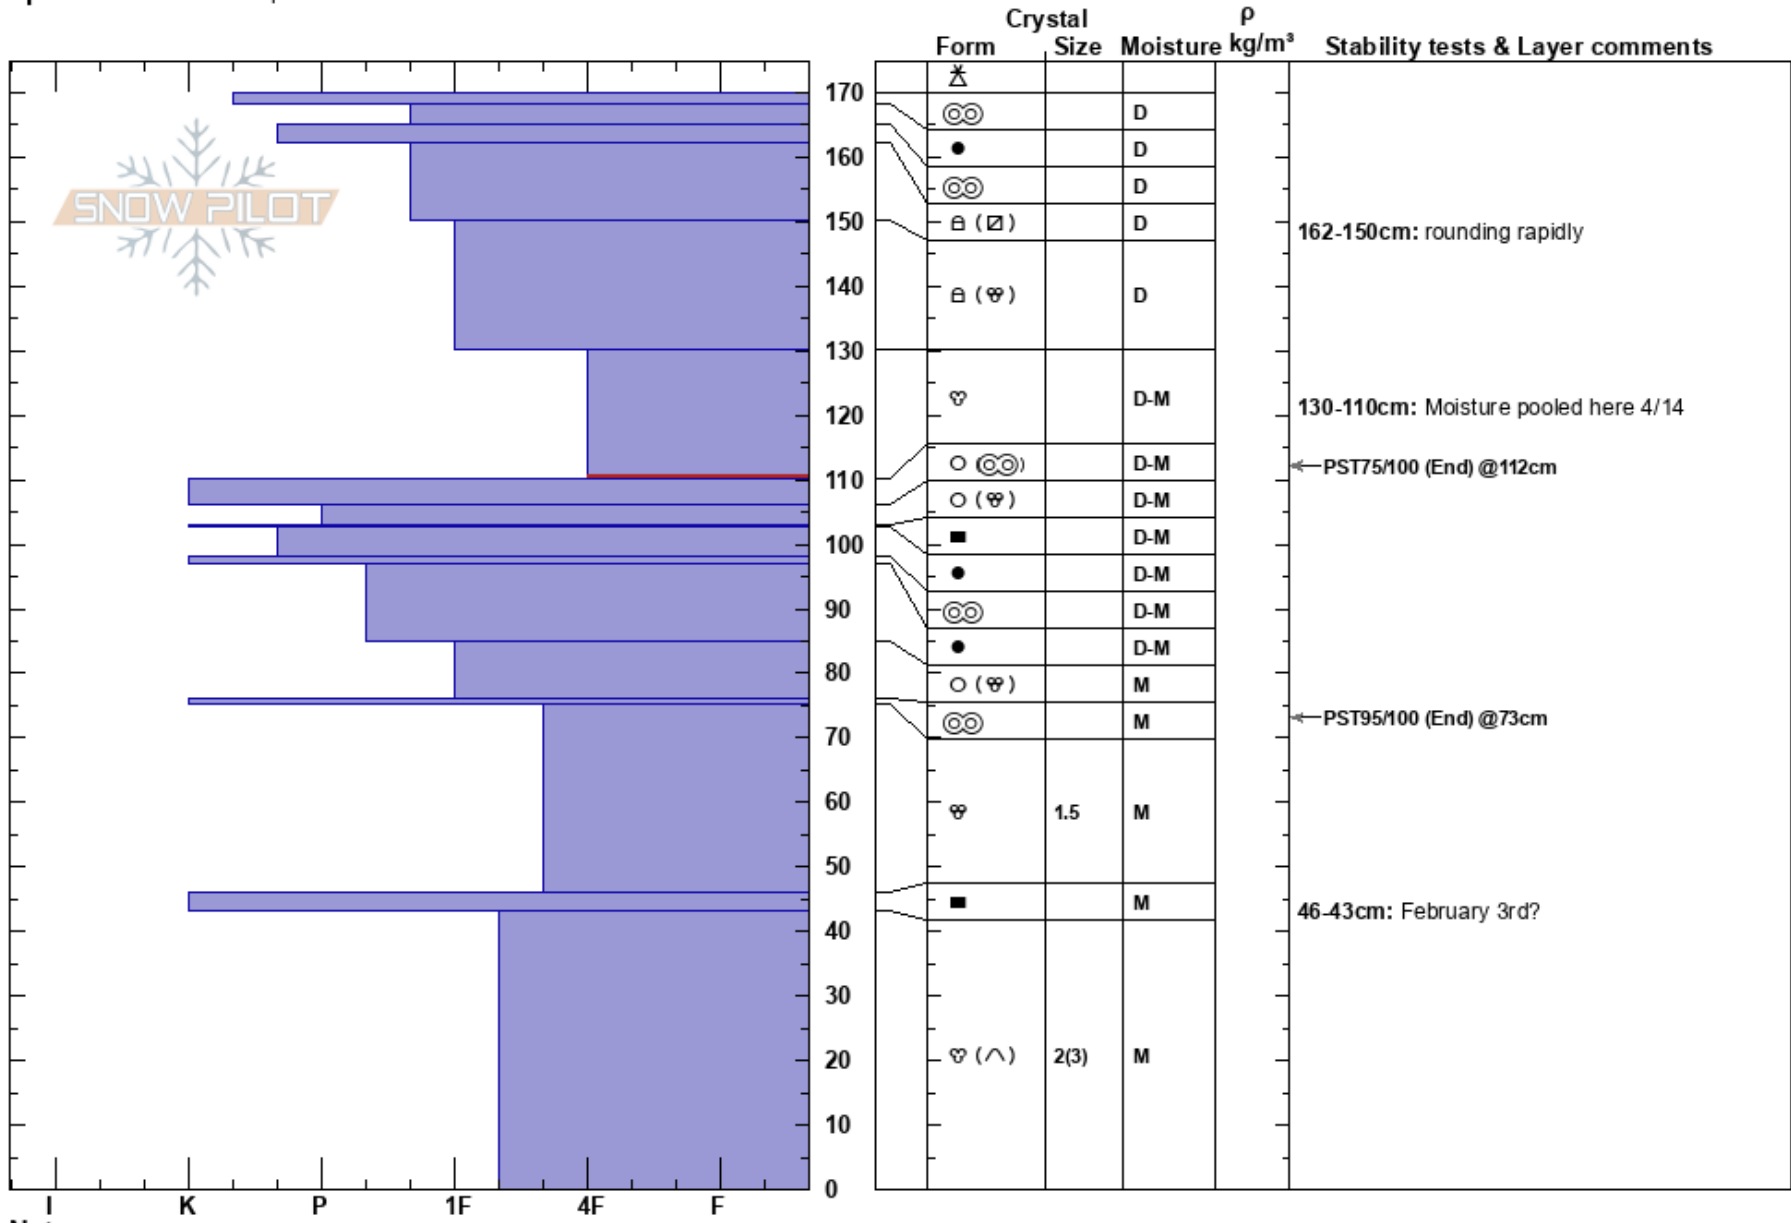

Upper Big Bend  
Lewis Range  
MT  
Elevation: 8290 ft  
Aspect: SW  
Specifics: We skied slope

Zachary Miller  
04/22/2024 - 12:45pm  
Co-ord: 48.73523N, -113.71151W  
Slope Angle: 38°  
Wind Loading: previous

Stability: Very Good  
Air Temperature: -3°C  
Sky Cover: BKN  
Precipitation: NO  
Wind: W Light Breeze

HS:170  
PF:4  
PS:2  
Layer Notes:  
162-150cm: rounding rapidly  
130-110cm: Moisture pooled here 4/14  
130-110cm: Problematic layer  
46-43cm: February 3rd?

Notes: PST not effective due to well-established preferential flow paths.