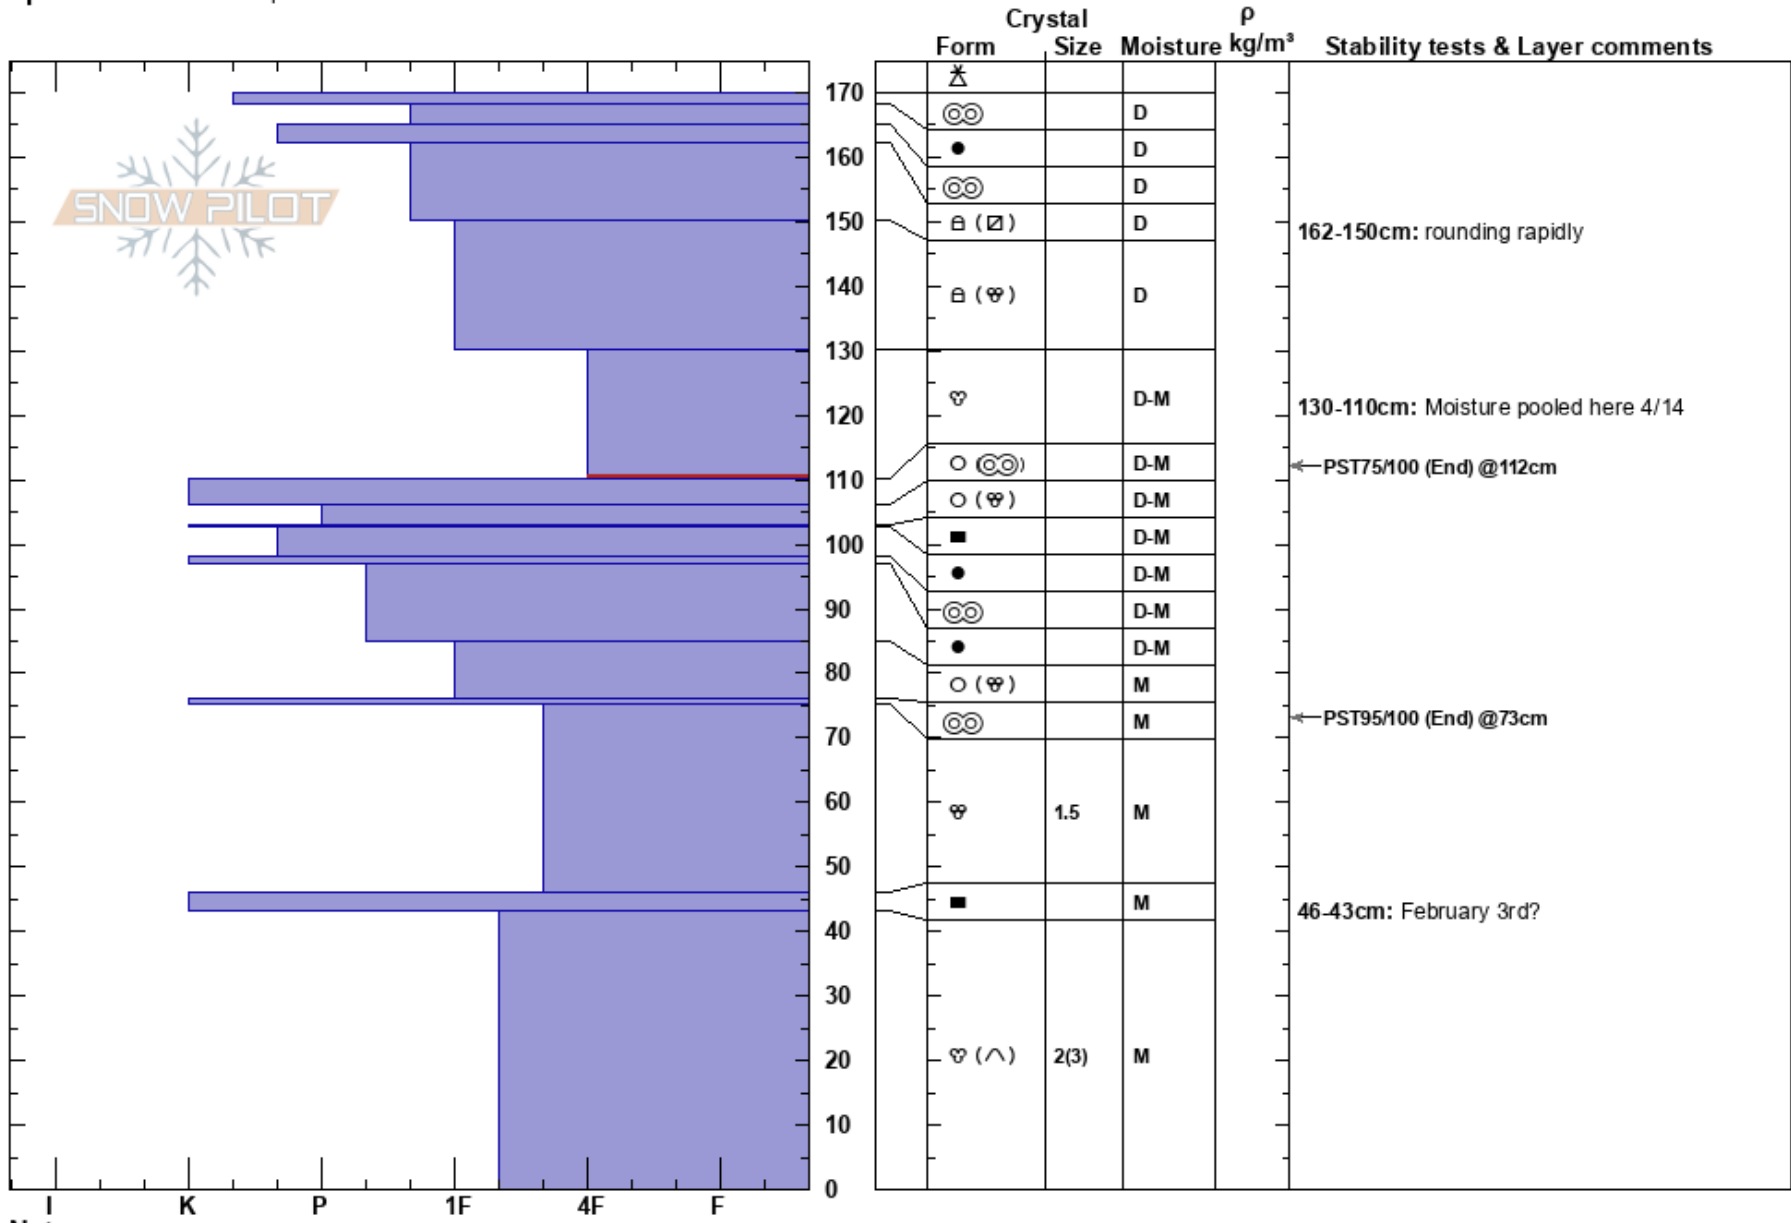

Upper Big Bend
 Lewis Range
 MT
Elevation: 8290 ft
Aspect: SW
Specifics: We skied slope

Zachary Miller
 04/22/2024 - 12:45pm
Co-ord: 48.73523N, -113.71151W
Slope Angle: 38°
Wind Loading: previous

Stability: Very Good
Air Temperature: -3°C
Sky Cover: BKN
Precipitation: NO
Wind: W Light Breeze

HS:170
PF:4
PS:2
Layer Notes:
 162-150cm: rounding rapidly
 130-110cm: Moisture pooled here 4/14
 130-110cm: Problematic layer
 46-43cm: February 3rd?

Notes: PST not effective due to well-established preferential flow paths.