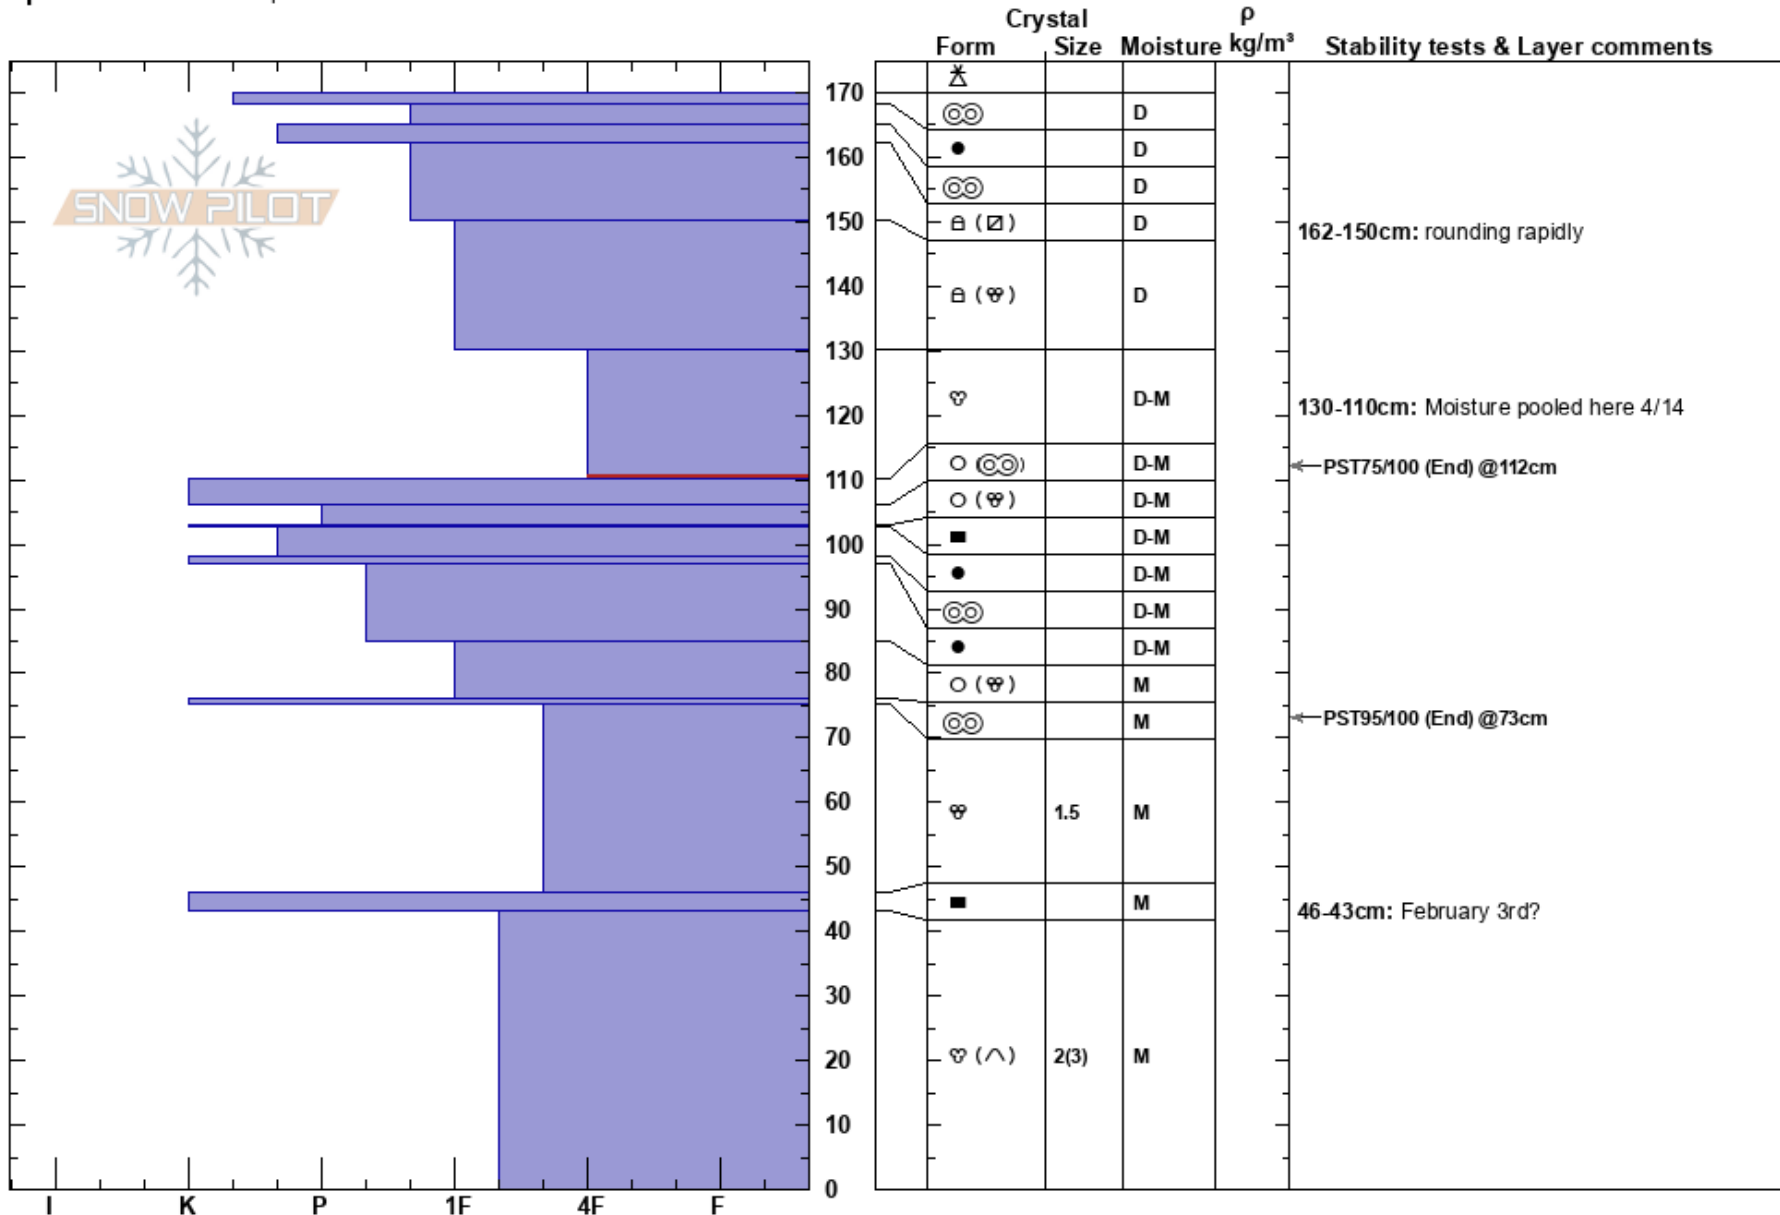

Upper Big Bend
 Lewis Range
 MT
Elevation: 8290 ft
Aspect: SW
Specifics: We skied slope

Zachary Miller
 04/22/2024 - 12:45pm
Co-ord: 48.73523N, -113.71151W
Slope Angle: 38°
Wind Loading: previous

Stability: Very Good
Air Temperature: -3°C
Sky Cover: BKN
Precipitation: NO
Wind: W Light Breeze

HS:170
PF:4
PS:2
Layer Notes:
 162-150cm: rounding rapidly
 130-110cm: Moisture pooled here 4/14
 130-110cm: Problematic layer
 46-43cm: February 3rd?

Notes: PST not effective due to well-established preferential flow paths.