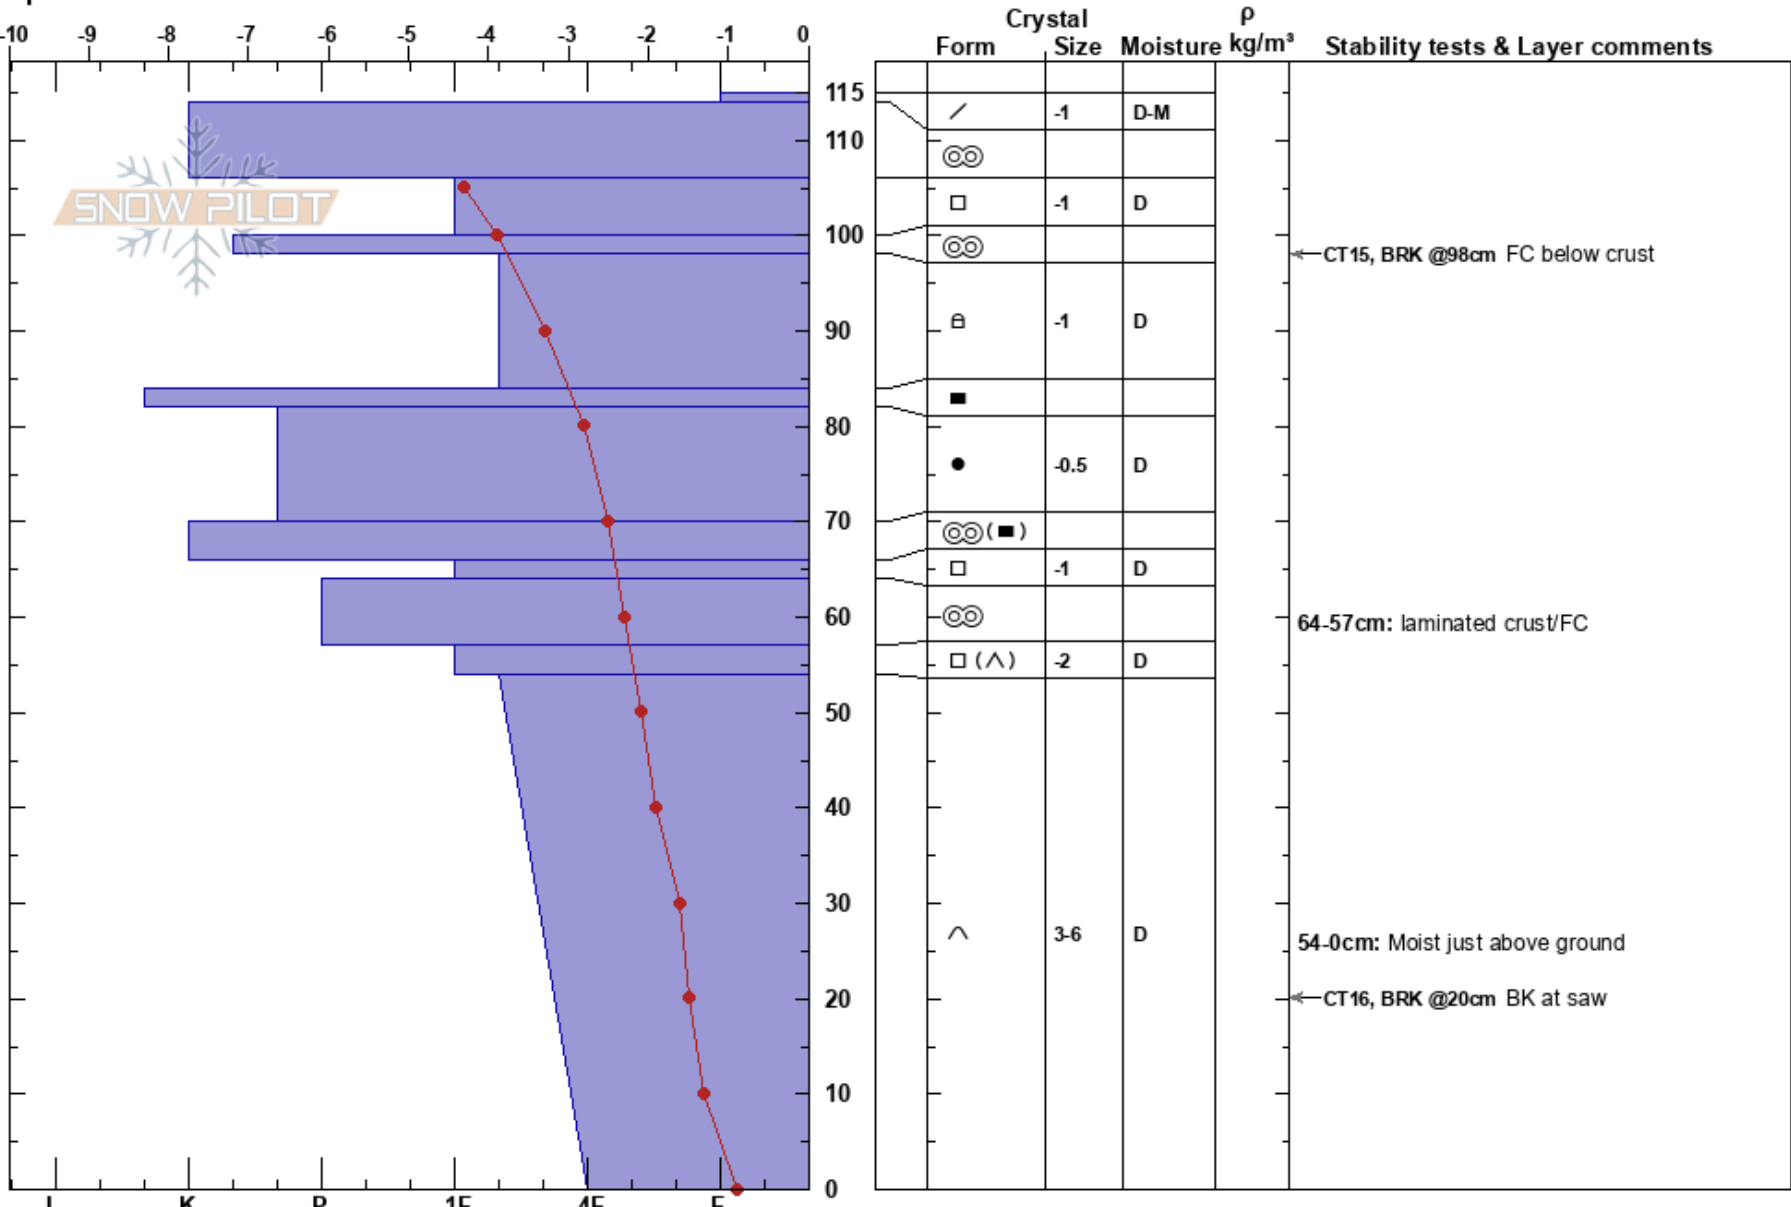

240422 Parkers SP
 Jasper National park
 AB

Nicola Winter
 22/04/2024 - 11:00
 Co-ord: 11U 492970W 5782596N
 Slope Angle: 8°
 Wind Loading:

Stability:
 Air Temperature: -1°C
 Sky Cover: BKN
 Precipitation: NO
 Wind: Calm

HS:115
 PF:0
 PS:0
 64-57cm: laminated crust/FC
 54-0cm: Moist just above ground

Elevation: 2040 m
 Aspect: 310°
 Specifics:

Notes: Profile at Parkers Study Plot. Supportive to boots and skis. Breakable surface crust in sheltered, less sun exposed treed areas.