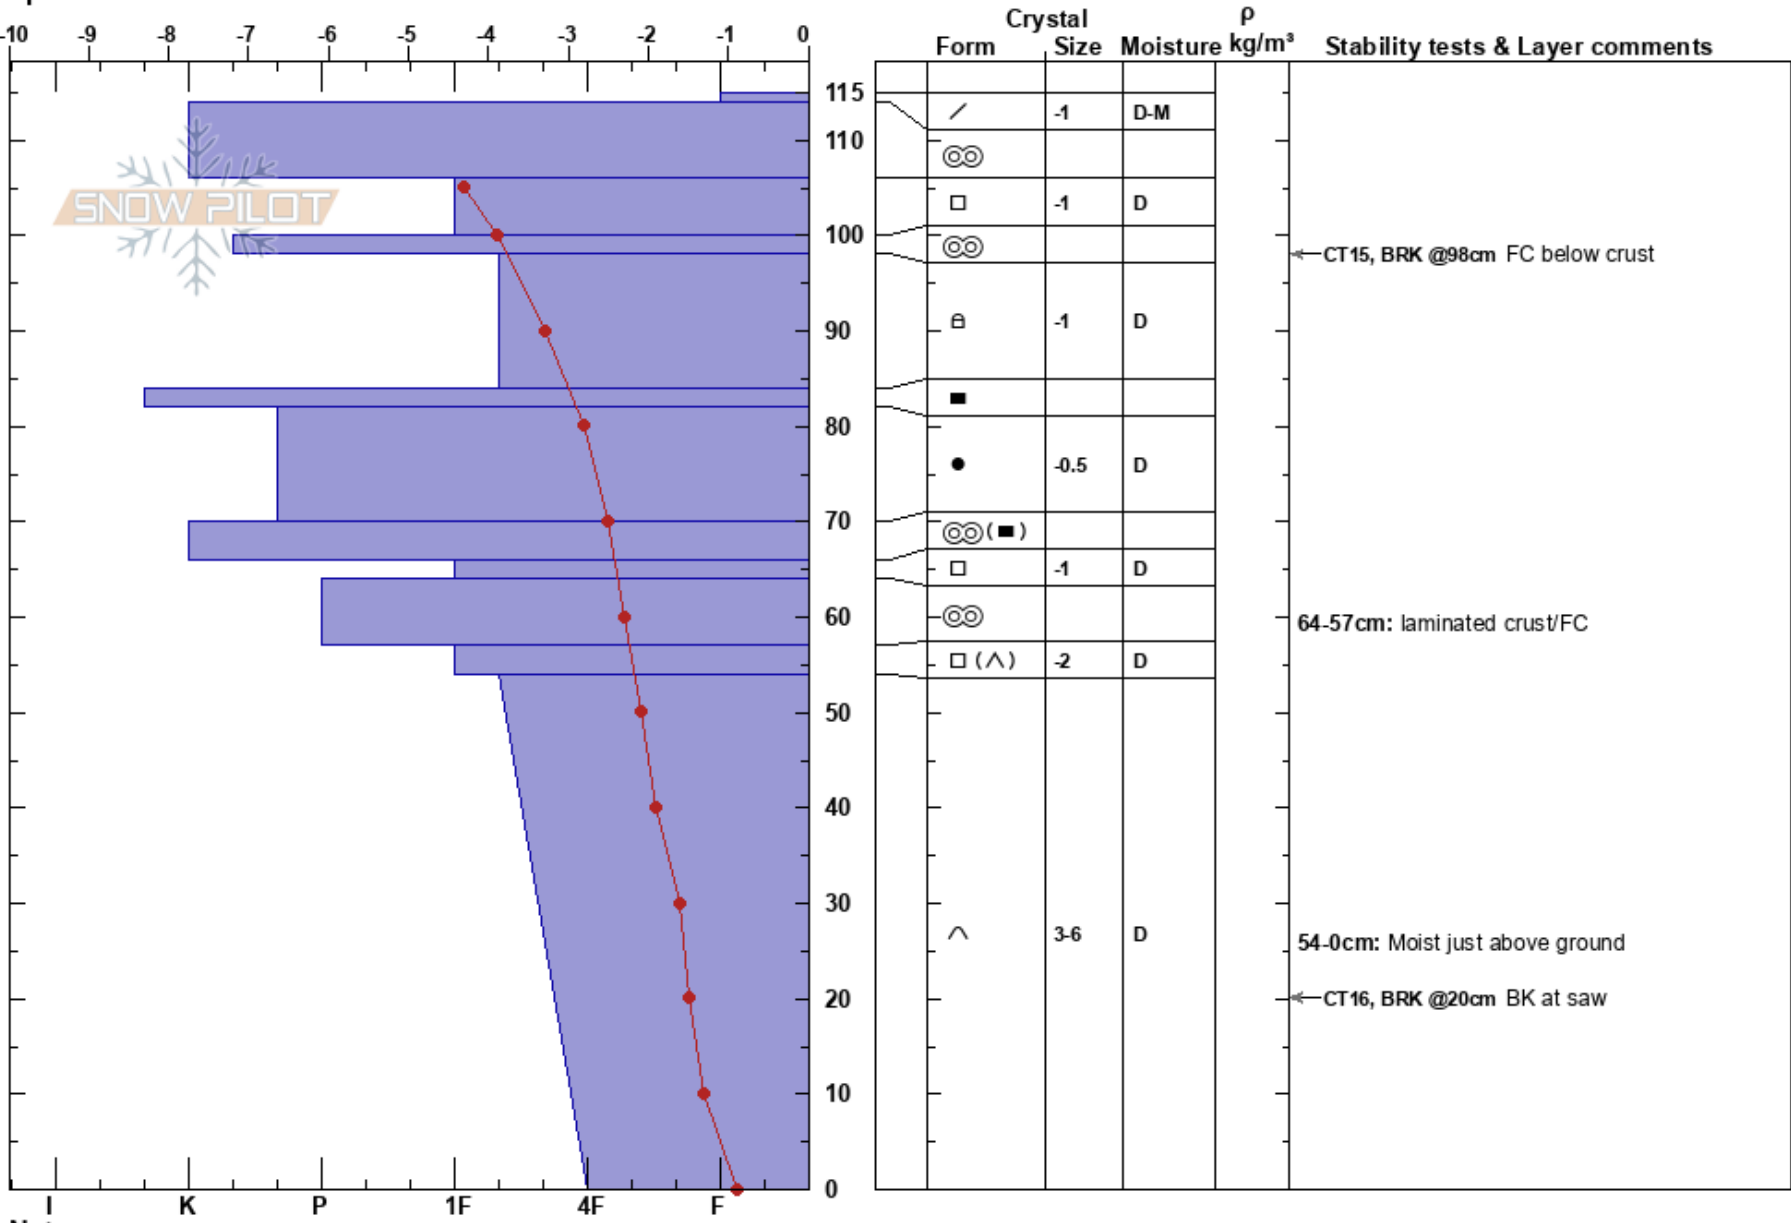

240422 Parkers SP
 Jasper National park
 AB

Nicola Winter
 22/04/2024 - 11:00
 Co-ord: 11U 492970W 5782596N
 Slope Angle: 8°
 Wind Loading:

Stability:
 Air Temperature: -1°C
 Sky Cover: BKN
 Precipitation: NO
 Wind: Calm

HS:115
 PF:0
 PS:0
 64-57cm: laminated crust/FC
 54-0cm: Moist just above ground

Elevation: 2040 m
 Aspect: 310°
 Specifics:

Notes: Profile at Parkers Study Plot. Supportive to boots and skis. Breakable surface crust in sheltered, less sun exposed treed areas.