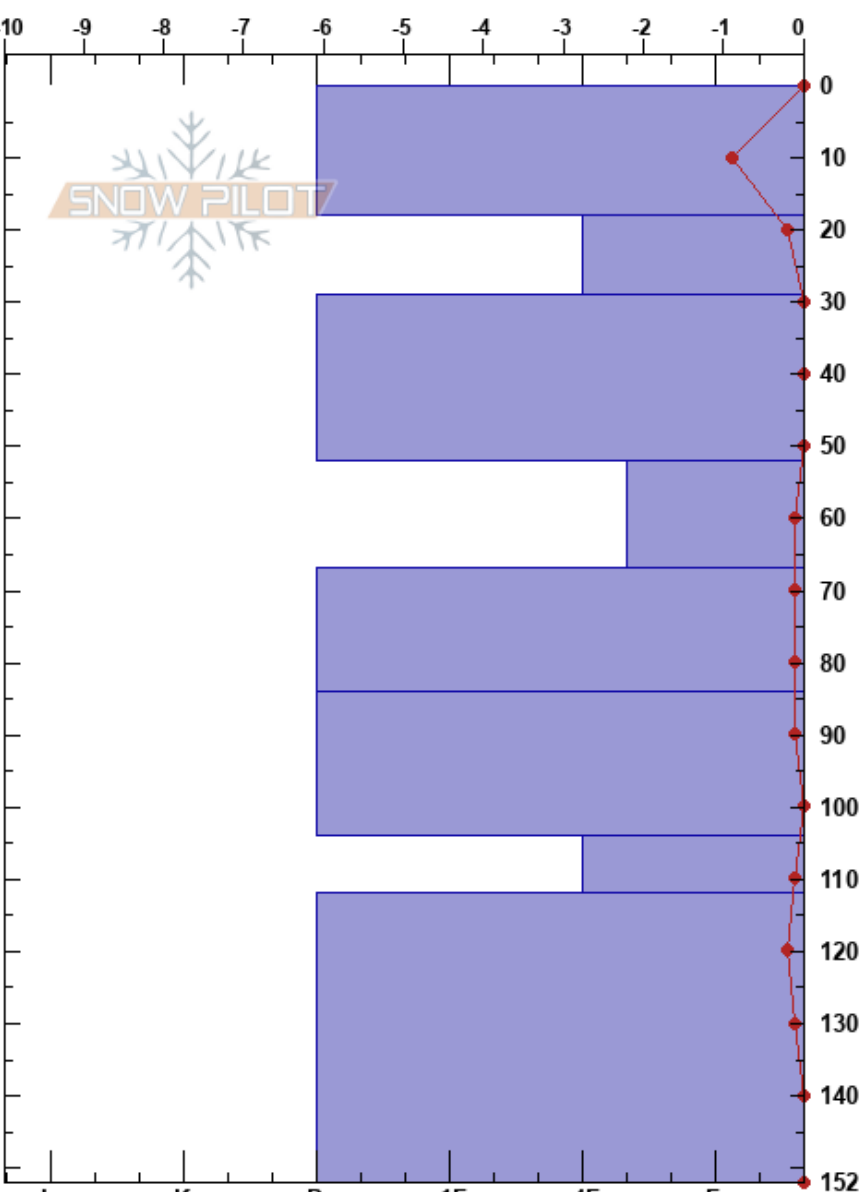

Day 1 Snowpack Profile

Katie Rolph
25/03/2024 - 15:00

Stability: **HS:152** Layer Notes:

Switzerland
Elevation: 9500 ft
Aspect:

Co-ord: 46.40781N, 8.10074E
Slope Angle:
Wind Loading:

Air Temperature: 2°C
Sky Cover: CLR
Precipitation: NO
Wind: Calm

Specifics: Pit dug in a Ski Area

Form	Crystal		Moisture	ρ kg/m ³	Stability tests & Layer comments
	Size				
				320	
•	1.5		W		
•	1		D	290	
				430	
⊘	1		D		
				440	
	1		D		
				370	
⊘	1		D		
				390	
⊘	1		D		
				380	
/	1.5		D		
				430	
/	1.5		D		