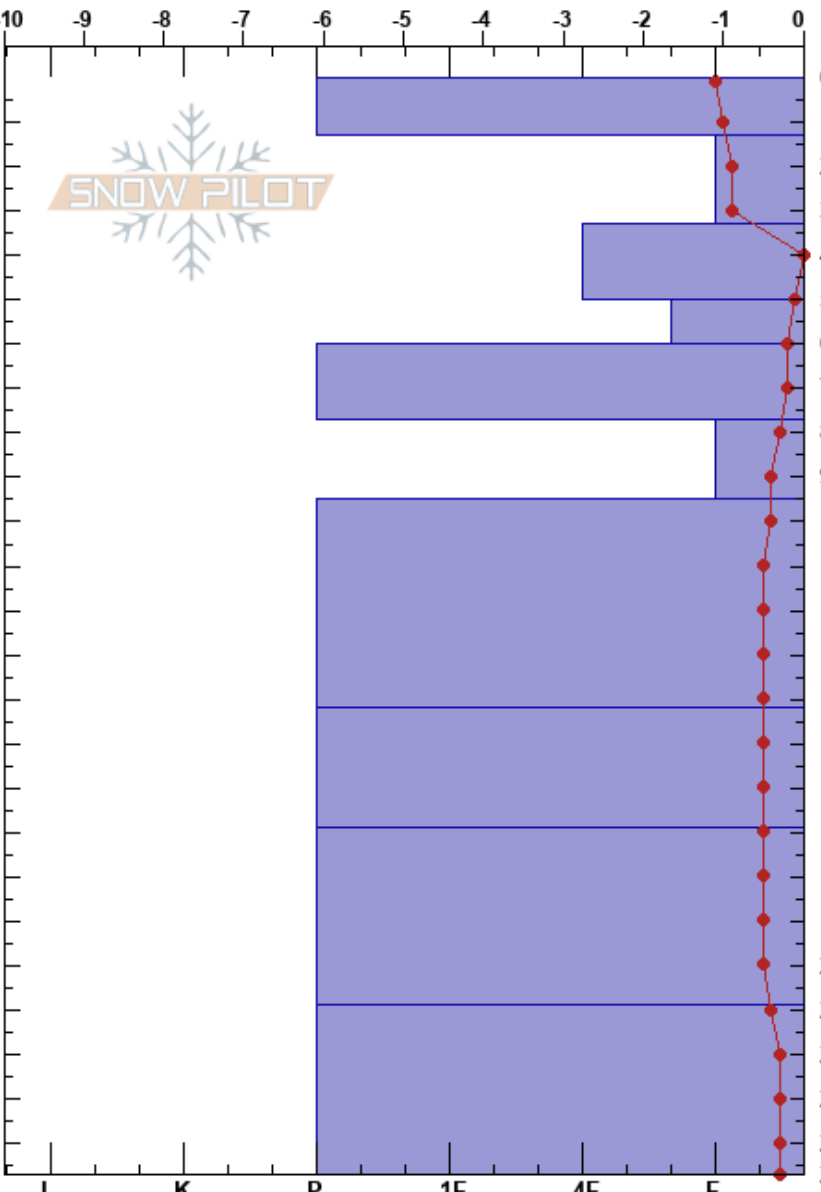

Day 2 Snowpack Profile

Katie Rolph
26/03/2024 - 10:45

Stability: **HS:247** Layer Notes:

Switzerland
Elevation: 9500 ft
Aspect:

Co-ord: 46.40781N, 8.10074E
Slope Angle:
Wind Loading:

Air Temperature: 0.2°C
Sky Cover: SCT
Precipitation: NO
Wind: Calm

Specifics: Pit dug in a Ski Area

Depth (cm)	Crystal		Moisture	ρ kg/m ³	Stability tests & Layer comments
	Form	Size			
0					
10	⊕	1	S	340	
20	/	0.5	S	310	
30					
40	*	0.5	V	320	
50					
60	□	2	V	370	
70	/	1.5	W	350	
80	/	2	W	410	
90					
100				380	
110					
120	□	0.5	M		
130					
140					
150	□	0.5	M	390	
160					
170				530	
180	∧	2	D		
190					
200					
210				430	
220					
230	□	2	S		
240					
247					