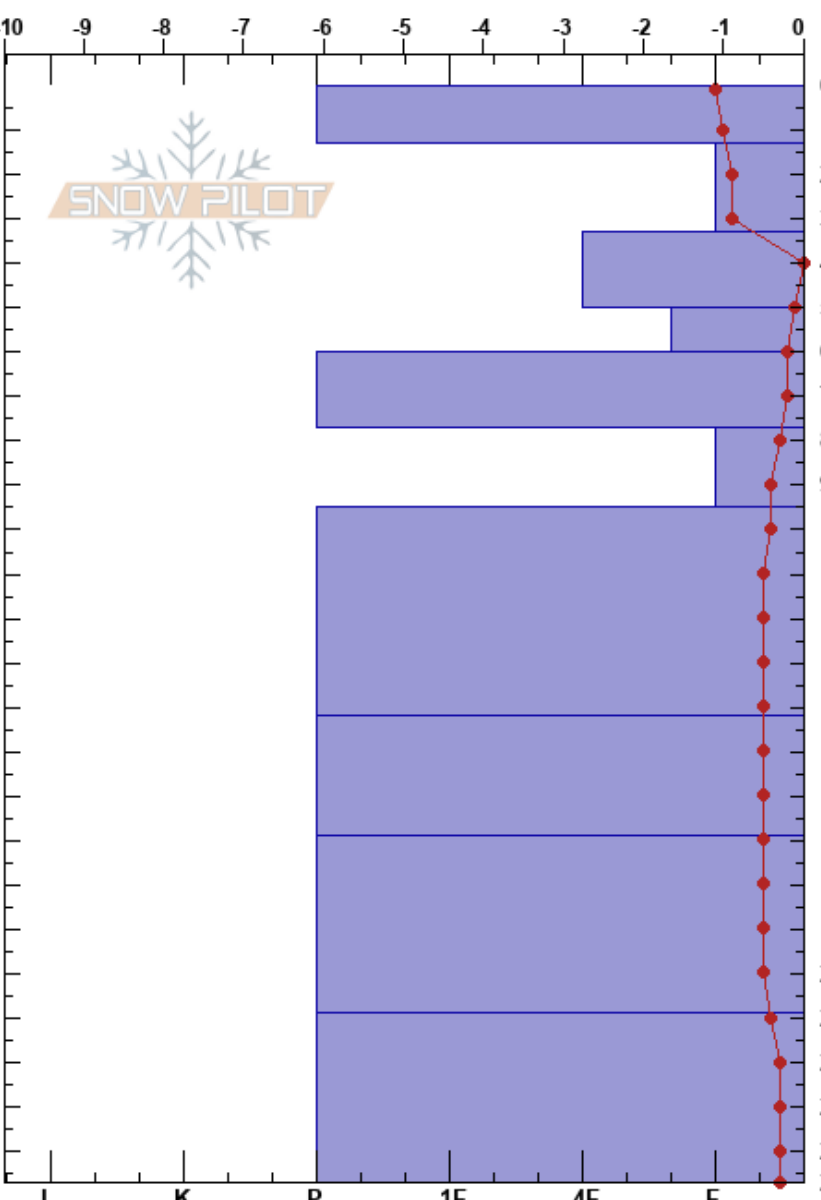

Day 2 Snowpack Profile

Katie Rolph  
26/03/2024 - 10:45

Stability: **HS:247** Layer Notes:

Switzerland  
Elevation: 9500 ft  
Aspect:

Co-ord: 46.40781N, 8.10074E  
Slope Angle:  
Wind Loading:

Air Temperature: 0.2°C  
Sky Cover: SCT  
Precipitation: NO  
Wind: Calm

Specifics: Pit dug in a Ski Area

Form	Crystal		$\rho$ kg/m <sup>3</sup>	Stability tests & Layer comments
	Size	Moisture		
⊕	1	S	340	
/	0.5	S	310	
*	0.5	V	320	
□	2	V	370	
/	1.5	W	350	
/	2	W	410	
			380	
□	0.5	M		
			390	
□	0.5	M		
∧	2	D	530	
			430	
□	2	S		