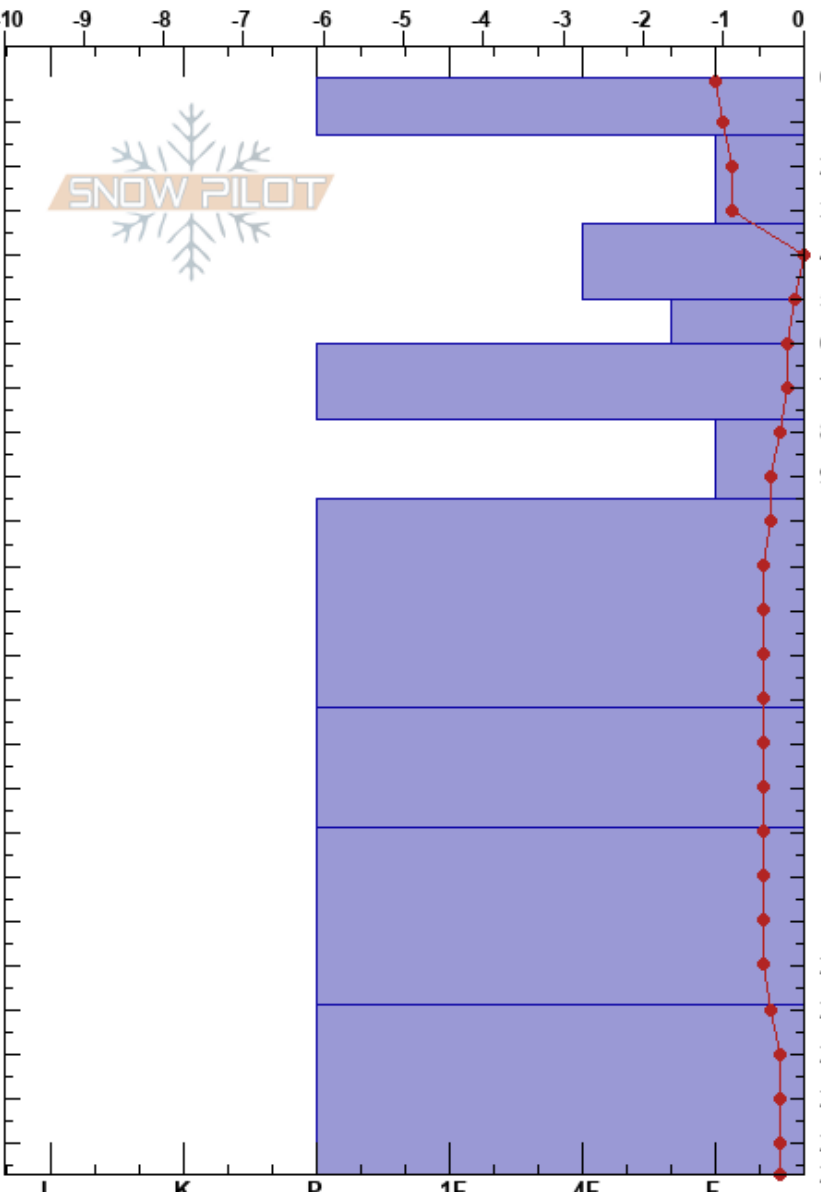

Day 2 Snowpack Profile

Katie Rolph  
26/03/2024 - 10:45

Stability: **HS:247** Layer Notes:

Switzerland  
Elevation: 9500 ft  
Aspect:

Co-ord: 46.40781N, 8.10074E  
Slope Angle:  
Wind Loading:

Air Temperature: 0.2°C  
Sky Cover: SCT  
Precipitation: NO  
Wind: Calm

Specifics: Pit dug in a Ski Area

Form	Crystal		$\rho$ kg/m <sup>3</sup>	Stability tests & Layer comments
	Size	Moisture		
⊕	1	S	340	
/	0.5	S	310	
*	0.5	V	320	
□	2	V	370	
/	1.5	W	350	
/	2	W	410	
			380	
□	0.5	M		
			390	
□	0.5	M		
∧	2	D	530	
			430	
□	2	S		