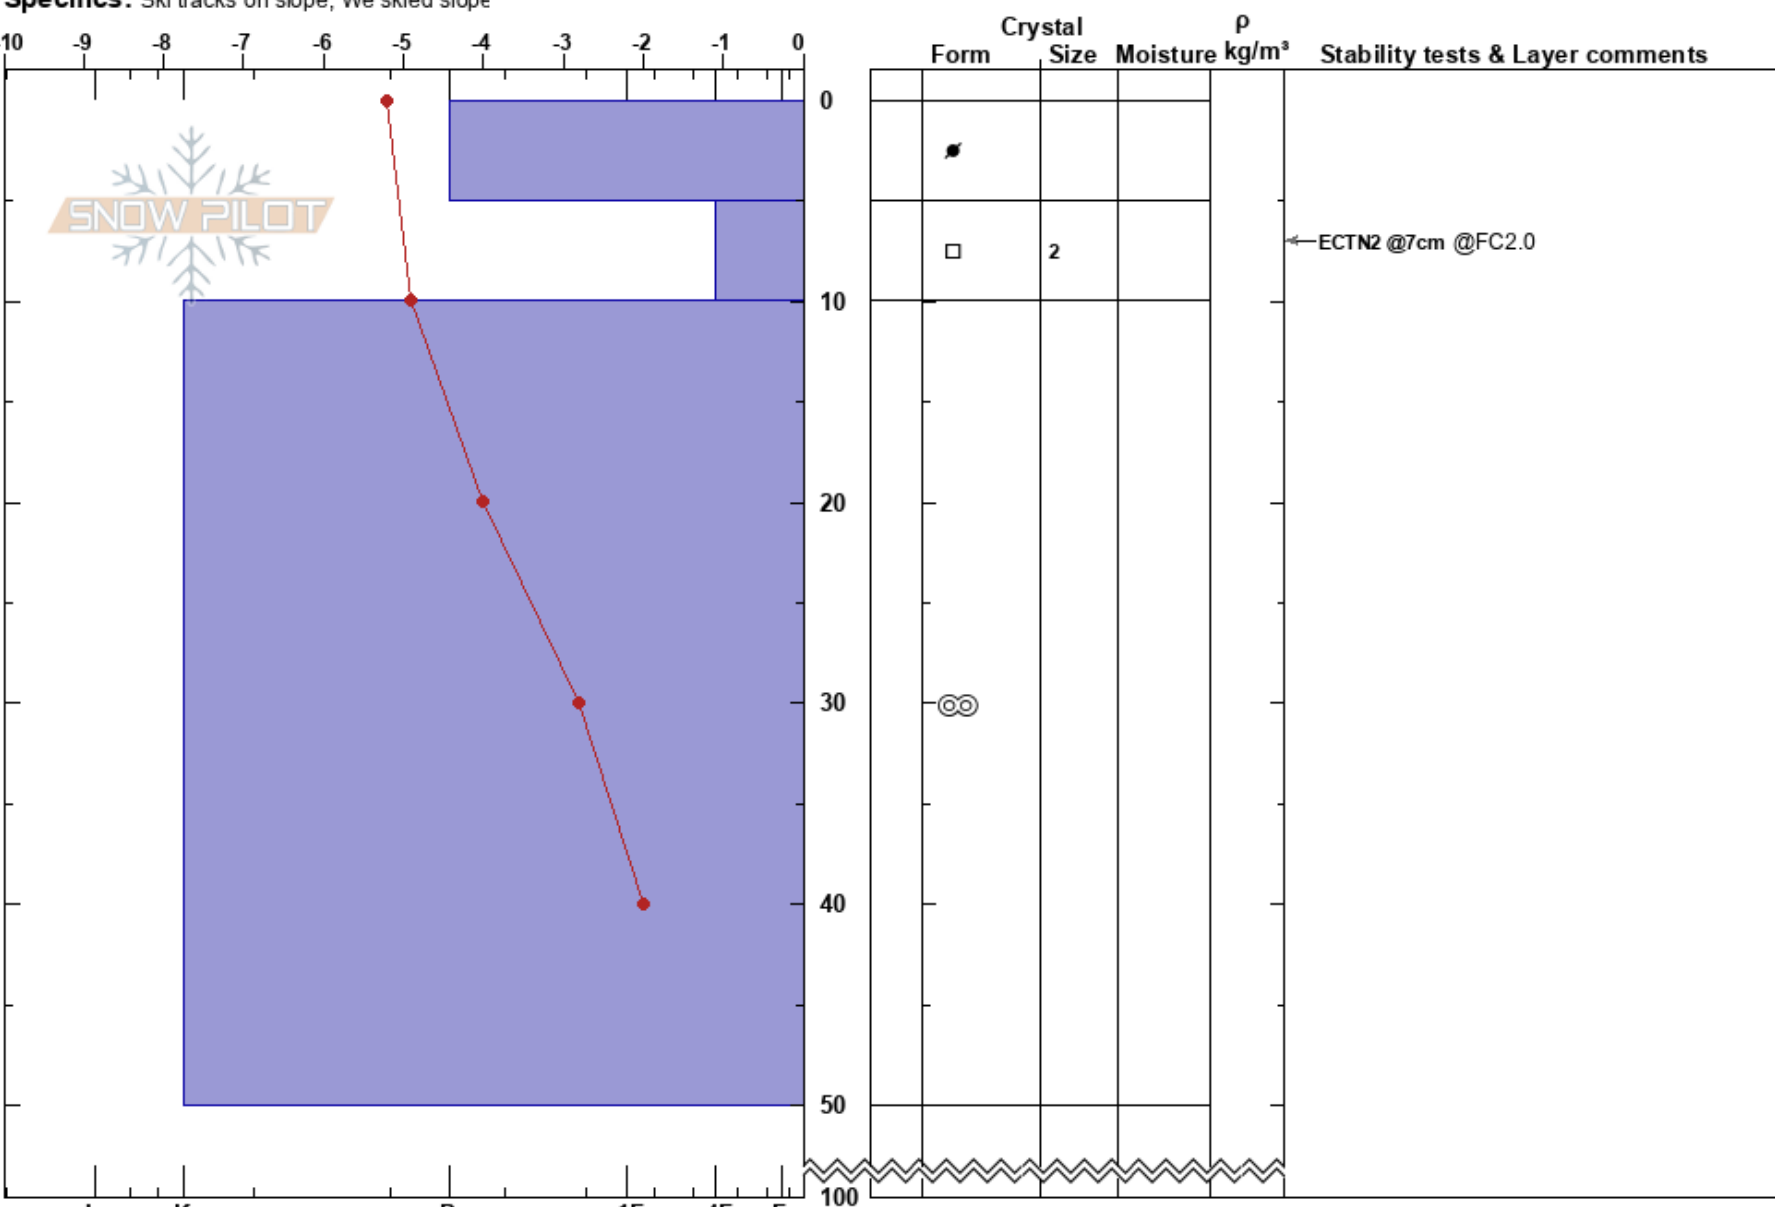

Västerfjället SO
 Bydalen
 Sweden
Elevation: 1130 m
Aspect: SE
Specifics: Ski tracks on slope; We skied slope

Karin Trolin
 22/04/2024 - 11:00
Co-ord: 63.13071N, 13.78751E
Slope Angle: 25°
Wind Loading: no

Stability:
Air Temperature: -4°C
Sky Cover: CLR
Precipitation: NO
Wind: SE Light Breeze

HS: 100
PS: 10
Layer Notes:

Notes: