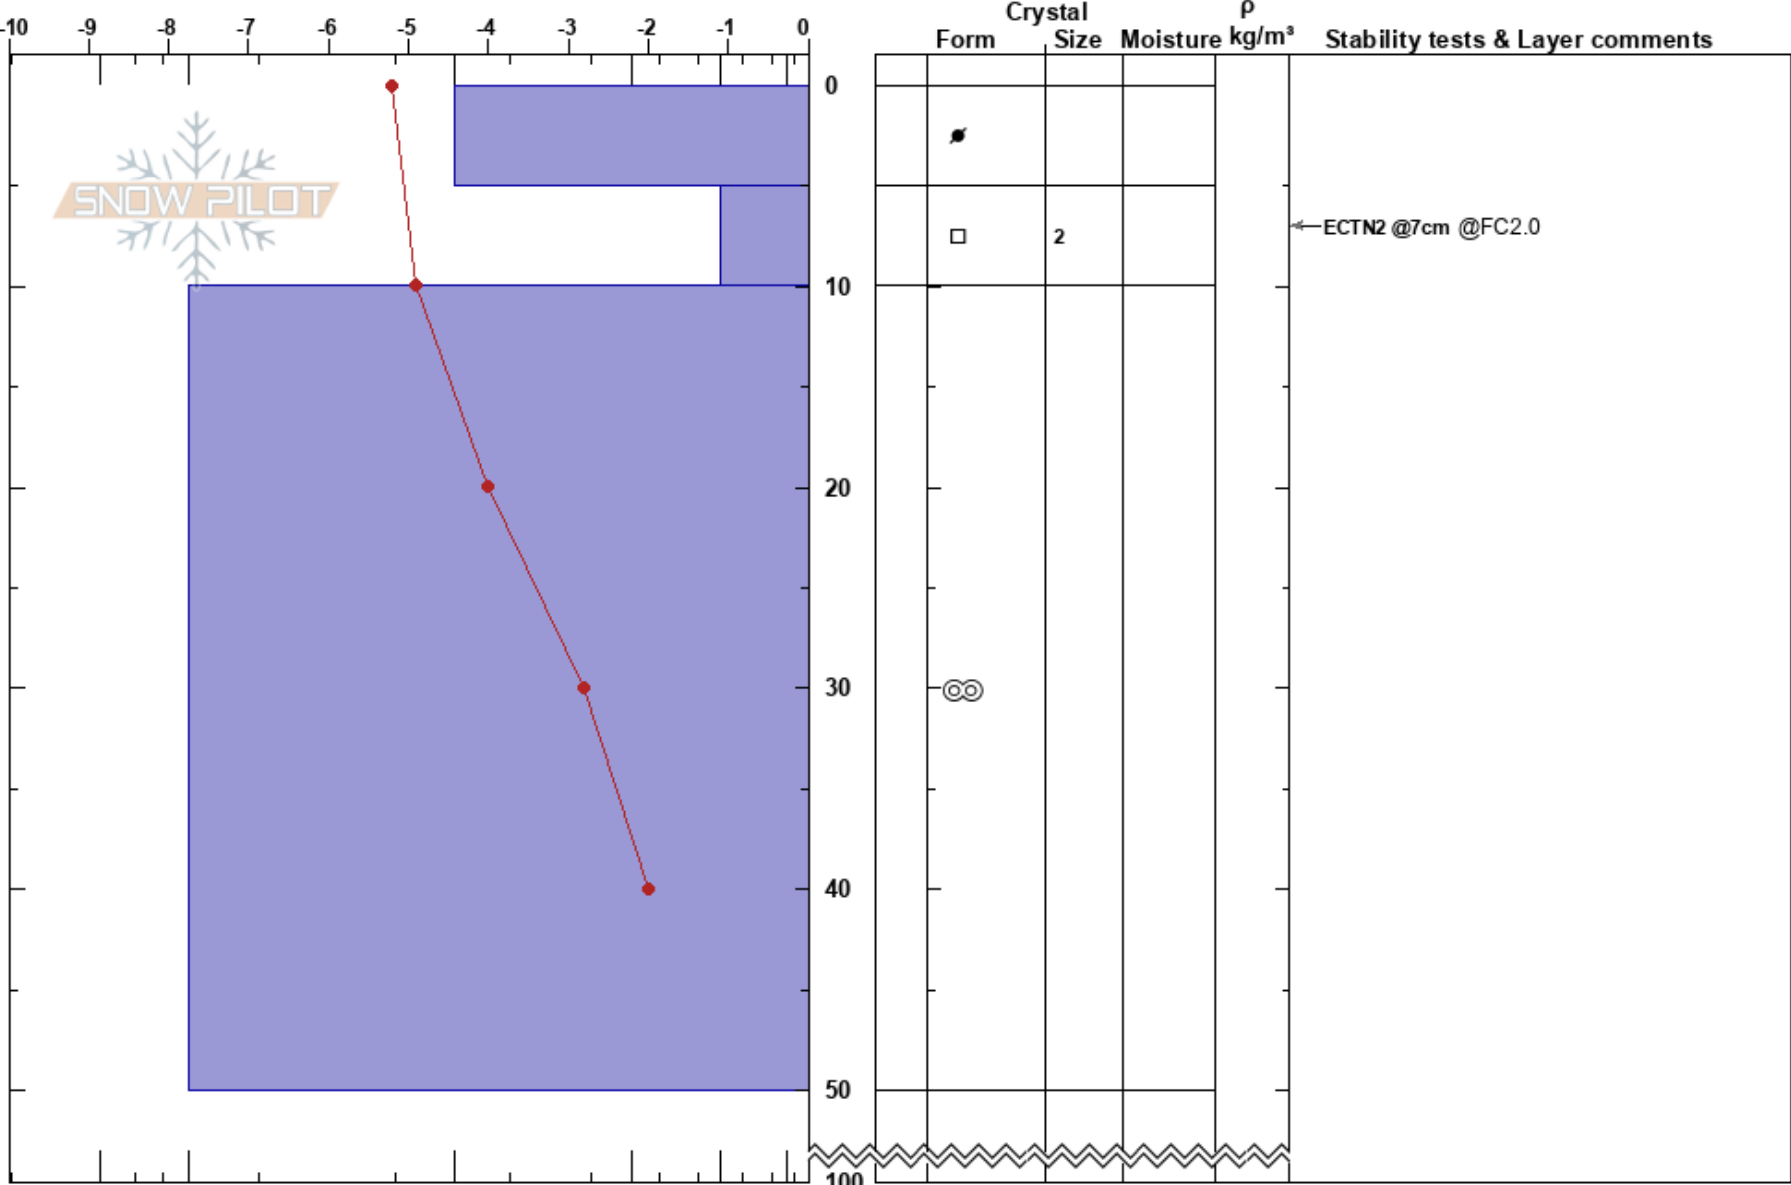

Västerfjället SO
 Bydalen
 Sweden
Elevation: 1130 m
Aspect: SE

Karin Trolin
 22/04/2024 - 11:00
Co-ord: 63.13071N, 13.78751E
Slope Angle: 25°
Wind Loading: no

Stability: HS:100
Air Temperature: -4°C
Sky Cover: CLR
Precipitation: NO
Wind: SE Light Breeze

Layer Notes:

Specifics: Ski tracks on slope; We skied slope

Notes: