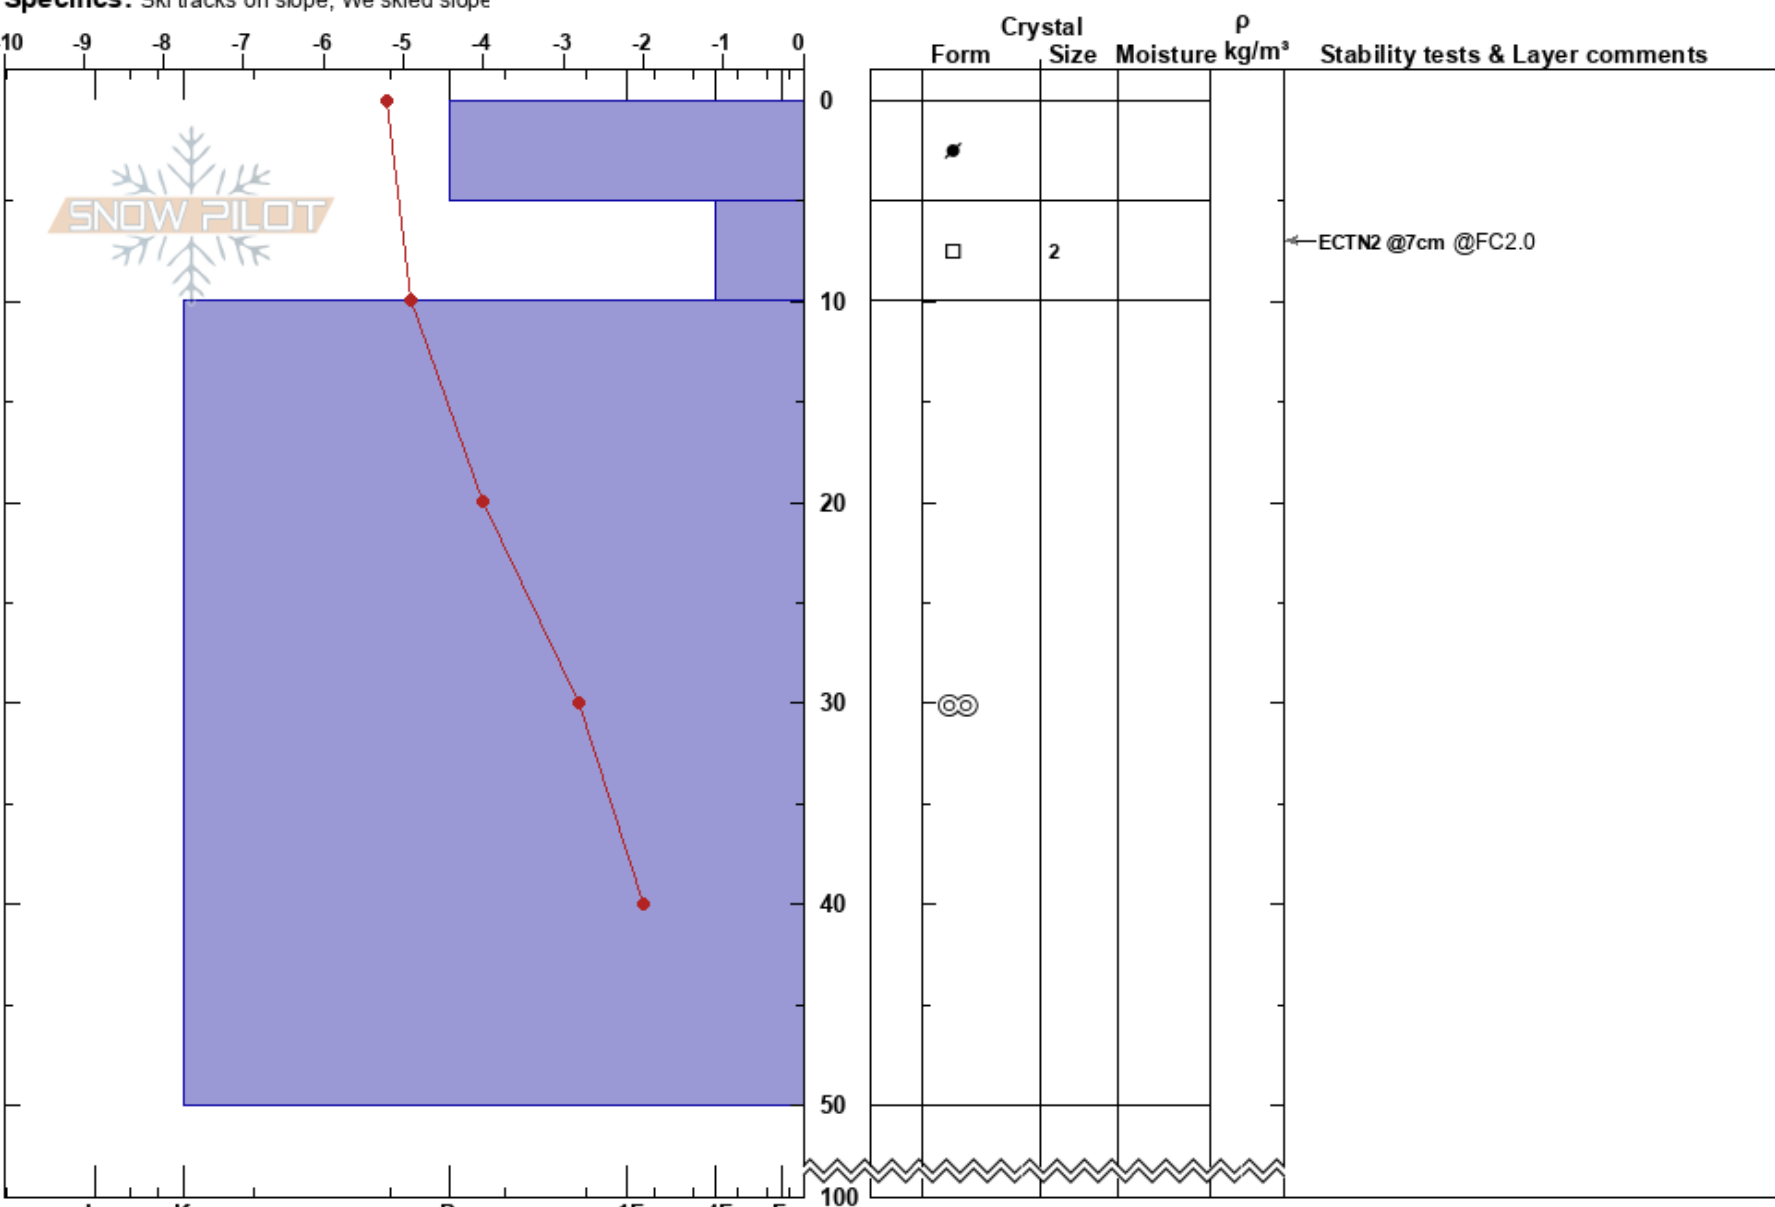

Västerfjället SO
 Bydalen
 Sweden
Elevation: 1130 m
Aspect: SE
Specifics: Ski tracks on slope; We skied slope

Karin Trolin
 22/04/2024 - 11:00
Co-ord: 63.13071N, 13.78751E
Slope Angle: 25°
Wind Loading: no

Stability: HS:100
Air Temperature: -4°C
Sky Cover: CLR
Precipitation: NO
Wind: SE Light Breeze

Layer Notes:

Notes: